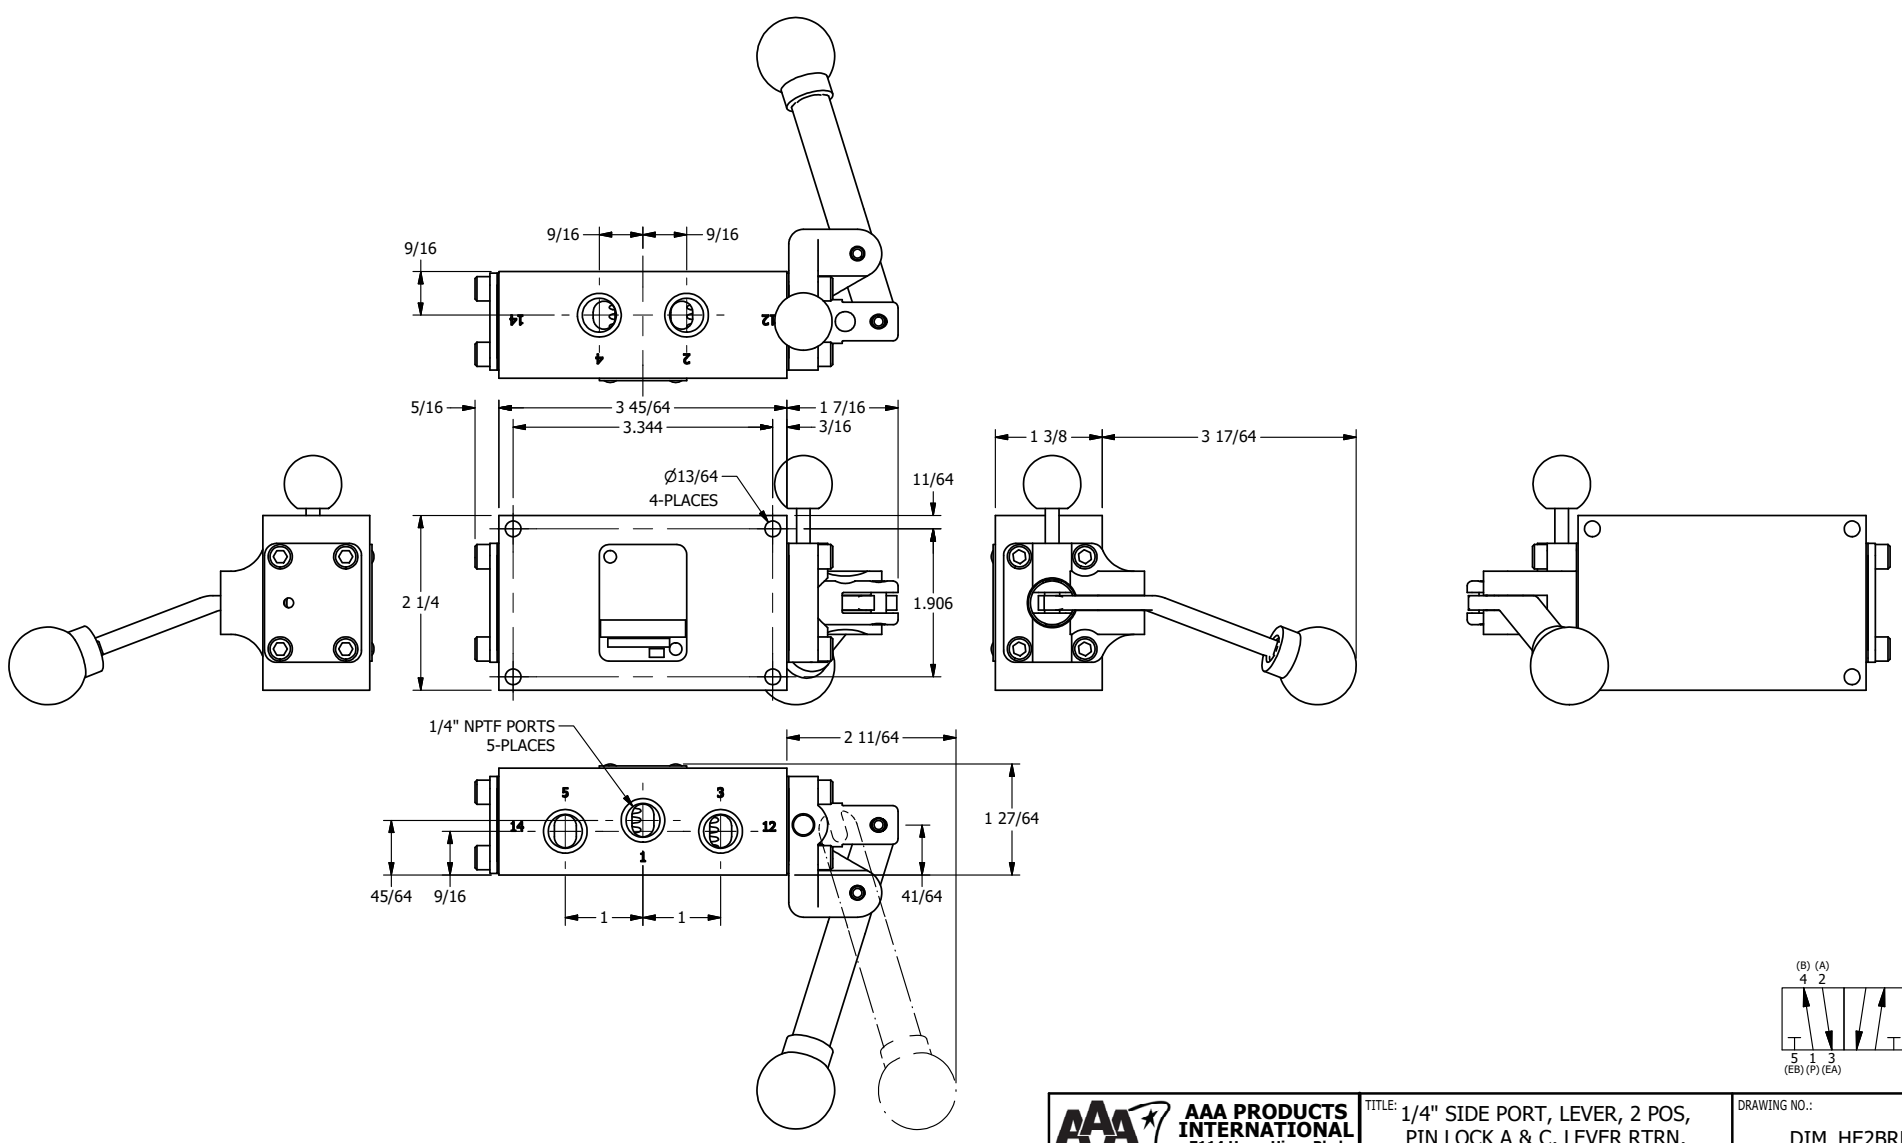

4

3

2

1

B

B

A

A

AAA
PRODUCTS
INTERNATIONAL

AAA PRODUCTS INTERNATIONAL
7114 Harry Hines Blvd
Dallas, TX 75235

TITLE: $1/4"$ SIDE PORT, LEVER, 2 POS,
PIN LOCK A & C, LEVER RTRN,
LVR BENT RIGHT, 108D LEVER

DRAWING NO.:
DIM_HE2BRET