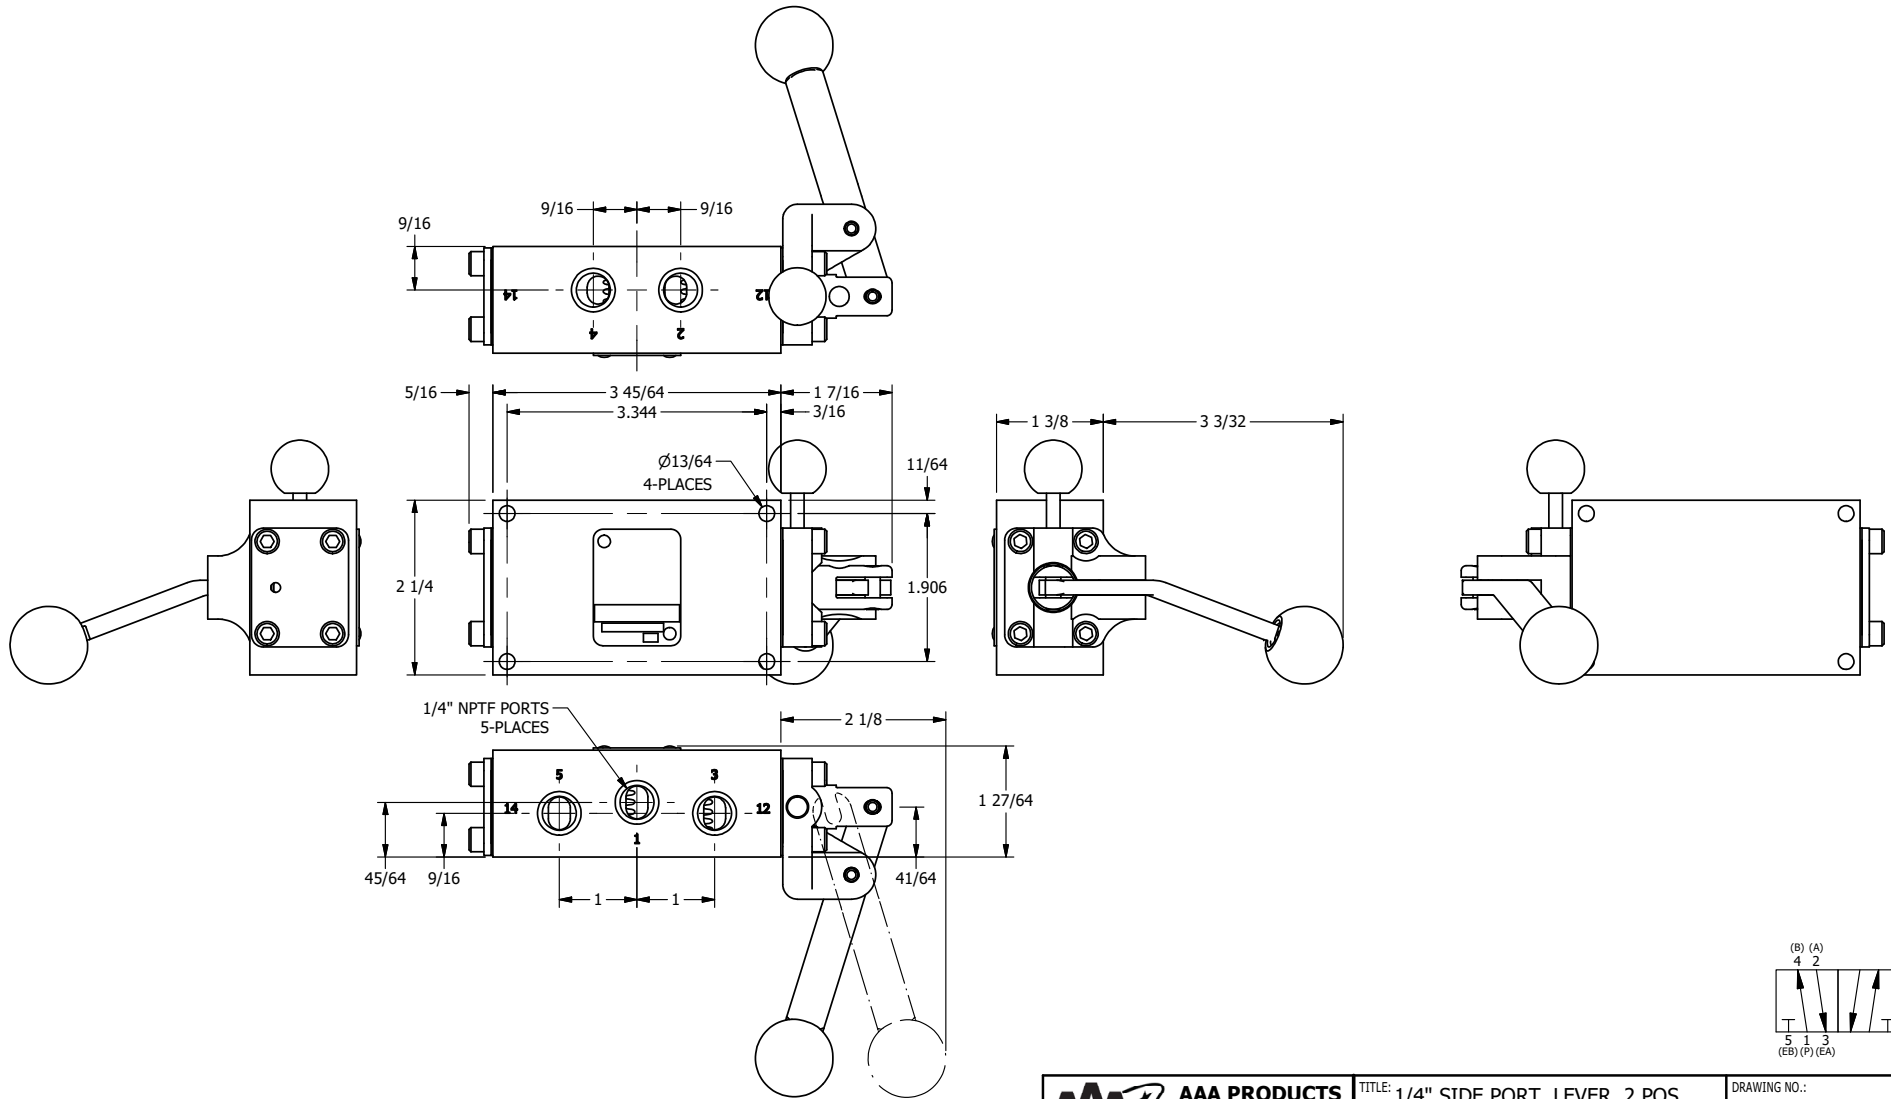

4

3

2

1

B

B

A

A

**AAA**  
PRODUCTS  
INTERNATIONAL

**AAA PRODUCTS INTERNATIONAL**  
7114 Harry Hines Blvd  
Dallas, TX 75235

TITLE: 1/4" SIDE PORT, LEVER, 2 POS,  
PIN LOCK A & C, LEVER RTRN,  
LVR BENT RIGHT, RED KNOB, 108D LVR

DRAWING NO.:  
DIM\_HE2BREJT

THE INFORMATION CONTAINED WITHIN THIS DOCUMENT IS PROPRIETARY TO AAA PRODUCTS AND MAY NOT BE DISCLOSED WITHOUT PRIOR WRITTEN CONSENT

4

3

2

1