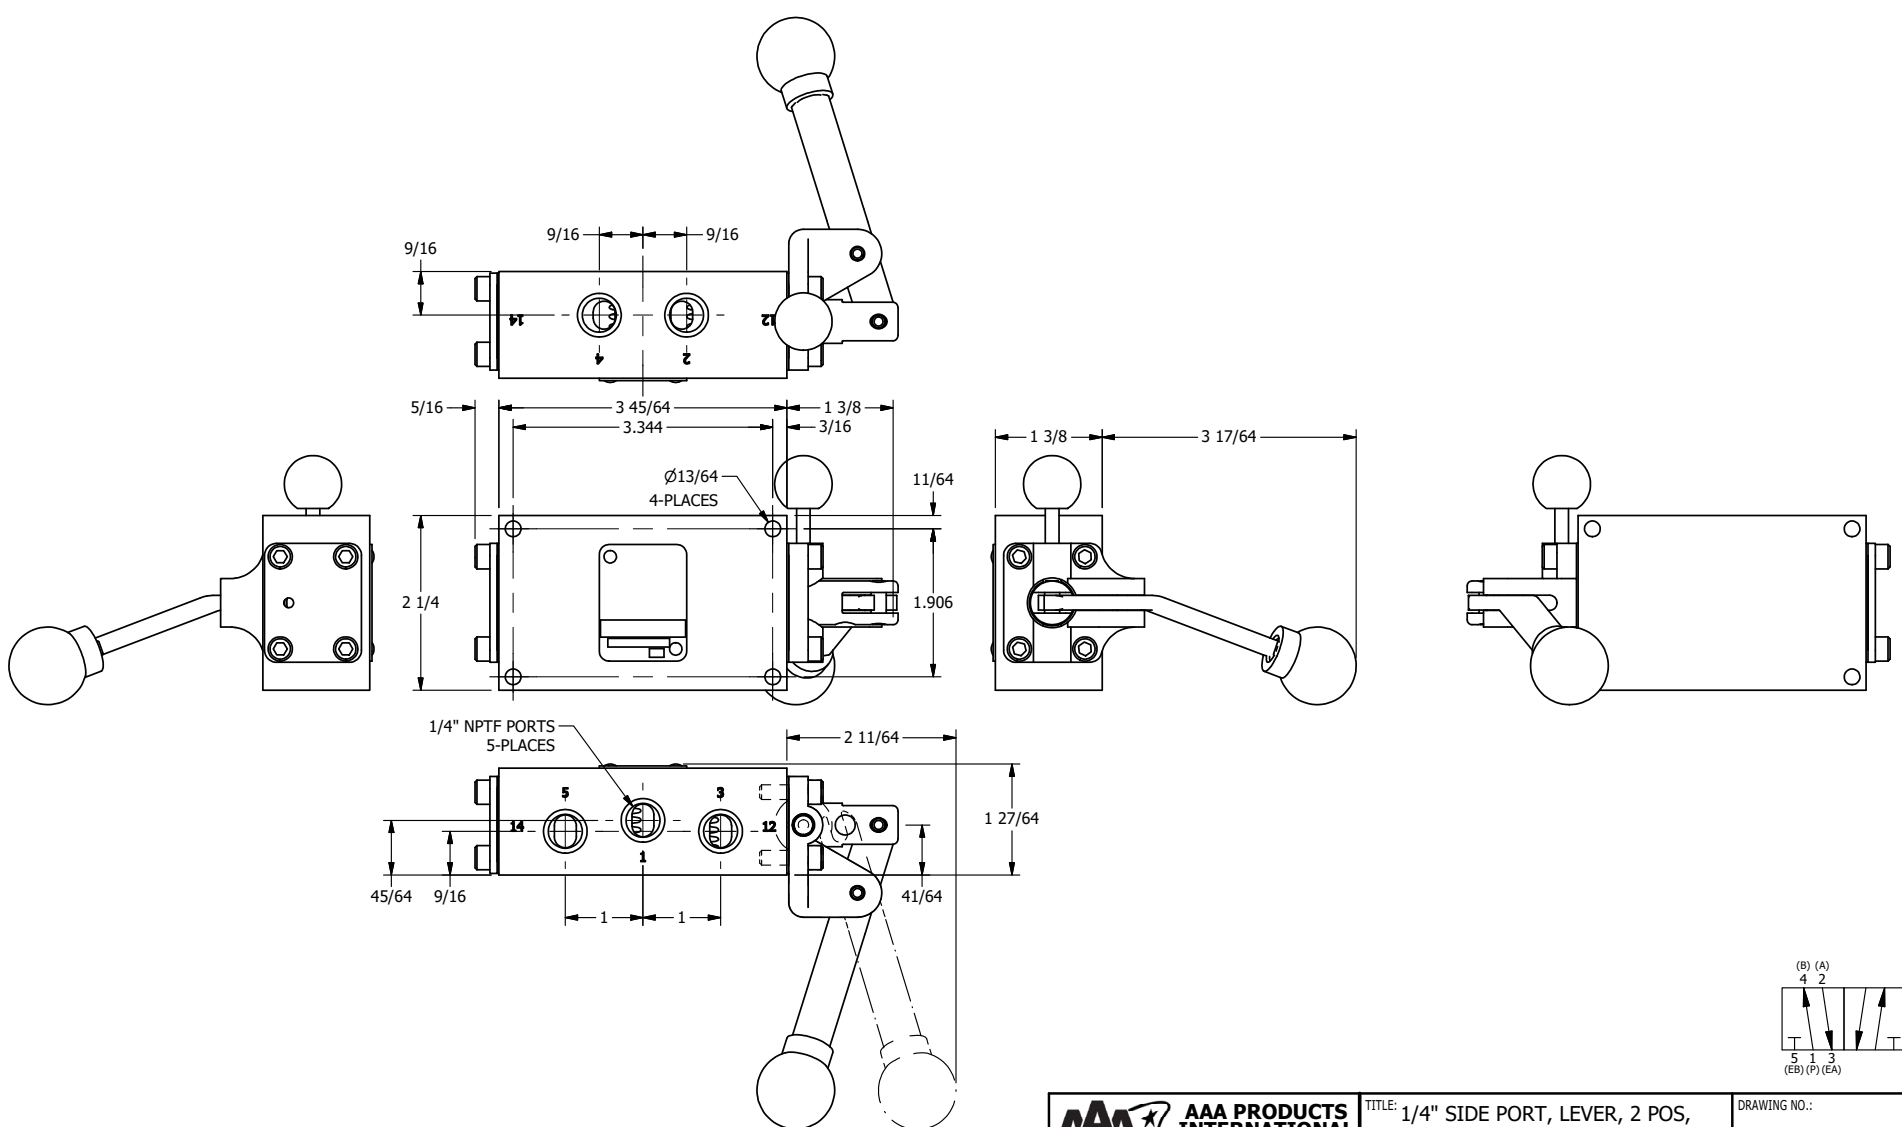

4

3

2

1

B

B

A

A

AAA
PRODUCTS
INTERNATIONAL

AAA PRODUCTS INTERNATIONAL
7114 Harry Hines Blvd
Dallas, TX 75235

TITLE: $1/4"$ SIDE PORT, LEVER, 2 POS,
PIN LOCK A & C, LEVER RTRN,
LVR BENT RIGHT, HVY DTY, 108D LVR

DRAWING NO.:
DIM_HE2BREHT