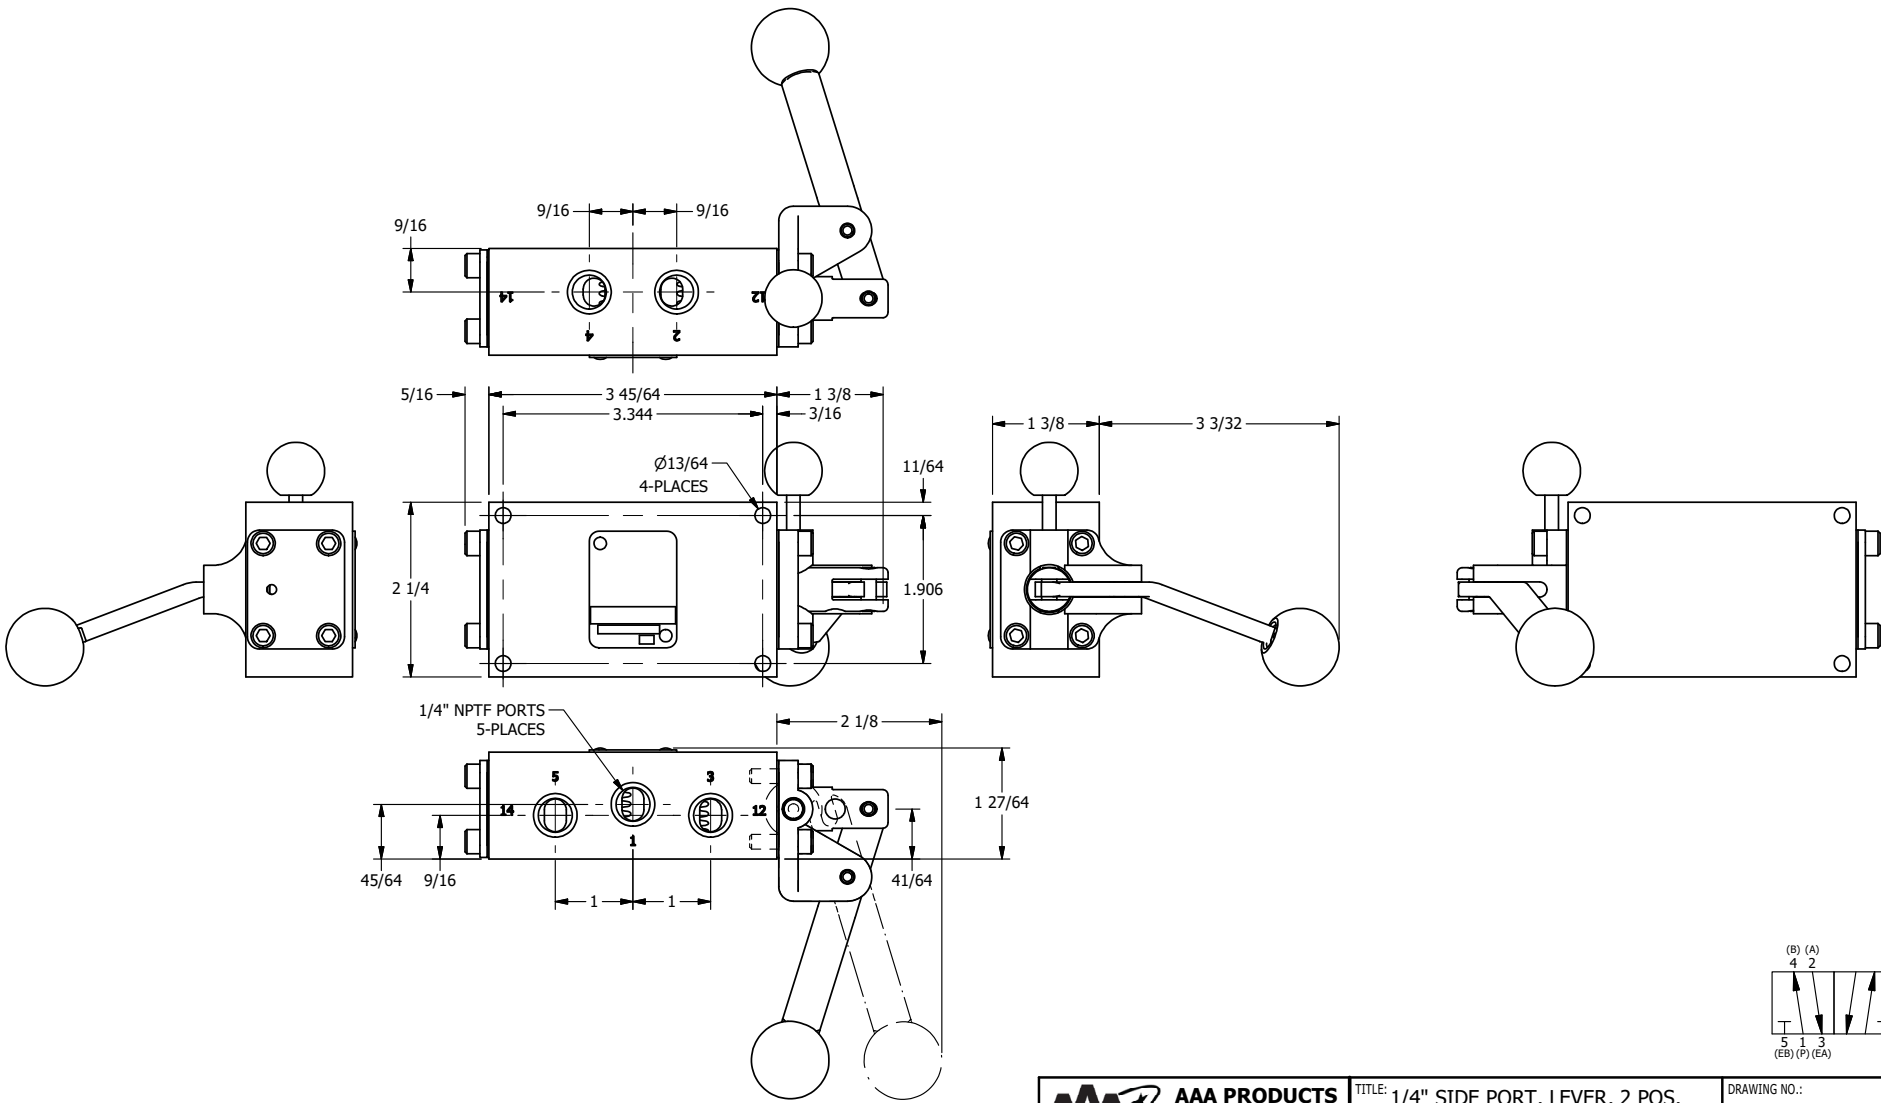

AAA
PRODUCTS
INTERNATIONAL

AAA PRODUCTS INTERNATIONAL
7114 Harry Hines Blvd
Dallas, TX 75235

TITLE: $1/4"$ SIDE PORT, LEVER, 2 POS,
PIN LOCK A & C, LVR BENT RIGHT,
HVY DTY, RED KNOB, 108D LVR

DRAWING NO.:
DIM_HE2BREHJT