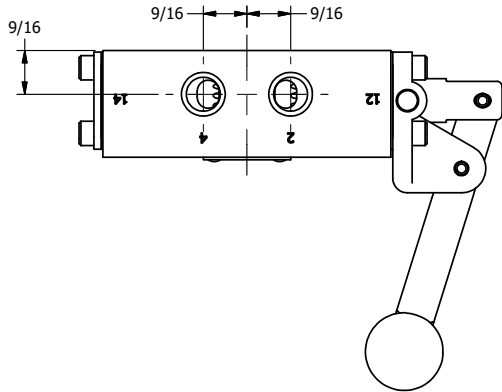

4

3

2

1

AAA
PRODUCTS
INTERNATIONAL

**AAA PRODUCTS
INTERNATIONAL**
7114 Harry Hines Blvd
Dallas, TX 75235

TITLE: 1/4" SIDE PORT, LEVER, 2 POS,
PIN LOCK A & C, LEVER RTRN,
LVR BENT LFT, HVY DTY, RED KNOB

DRAWING NO.:
DIM_HE2BREHJ