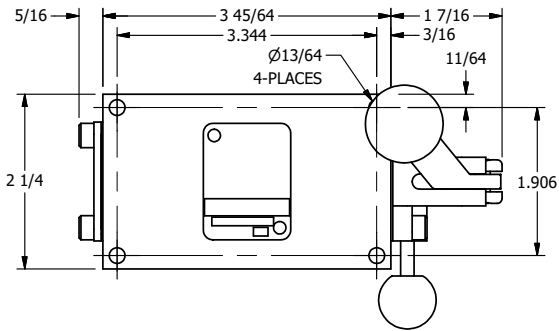

4

3

2

1

AAA
PRODUCTS
INTERNATIONAL

**AAA PRODUCTS
INTERNATIONAL**
7114 Harry Hines Blvd
Dallas, TX 75235

TITLE: 1/4" SIDE PORT, LEVER, 2 POS,
PIN LOCK A & C, LEVER RTRN,
LVR BENT LFT, HVY DTY, RED KNOB

DRAWING NO.:
DIM_HE2BREHJ