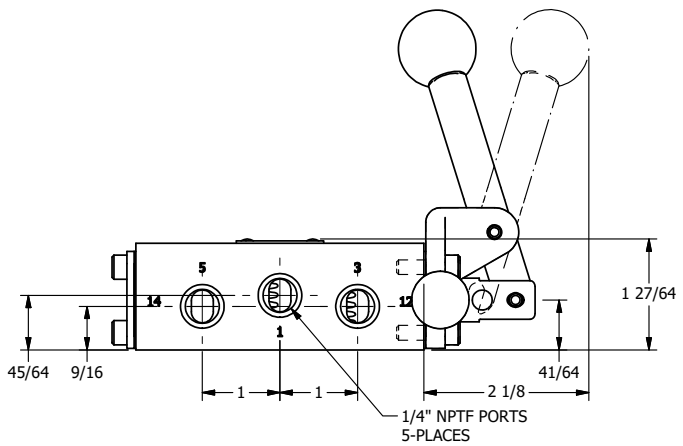

4

3

2

1

AAA
PRODUCTS
INTERNATIONAL

**AAA PRODUCTS
INTERNATIONAL**
7114 Harry Hines Blvd
Dallas, TX 75235

TITLE: 1/4" SIDE PORT, LEVER, 2 POS,
PIN LOCK A & C, LEVER RTRN,
LVR BENT LFT, HVY DTY, RED KNOB

DRAWING NO.:
DIM_HE2BREHJ