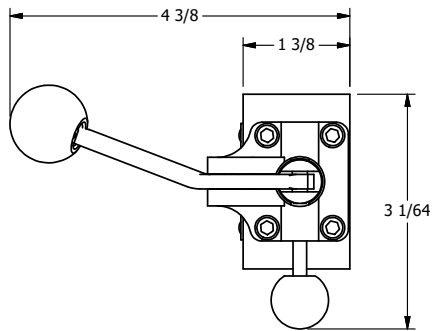

4

3

2

1

AAA
PRODUCTS
INTERNATIONAL

**AAA PRODUCTS
INTERNATIONAL**
7114 Harry Hines Blvd
Dallas, TX 75235

TITLE: 1/4" SIDE PORT, LEVER, 2 POS,
PIN LOCK A & C, LEVER RTRN,
LVR BENT LFT, HVY DTY, RED KNOB

DRAWING NO.:
DIM_HE2BREHJ