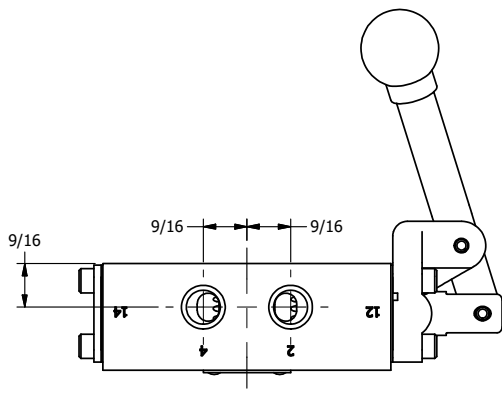

4

3

2

1

B

B

A

A

4

3

2

1

AAA
PRODUCTS
INTERNATIONAL

AAA PRODUCTS INTERNATIONAL
7114 Harry Hines Blvd
Dallas, TX 75235

TITLE: 1/4" SIDE PORT, LEVER, 2 POS,
FRICTION POS, LEVER RTRN,
LVR BENT LFT, 180D LEVER

DRAWING NO.:
DIM_HE2BLT

THE INFORMATION CONTAINED WITHIN THIS DOCUMENT IS PROPRIETARY TO AAA PRODUCTS AND MAY NOT BE DISCLOSED WITHOUT PRIOR WRITTEN CONSENT