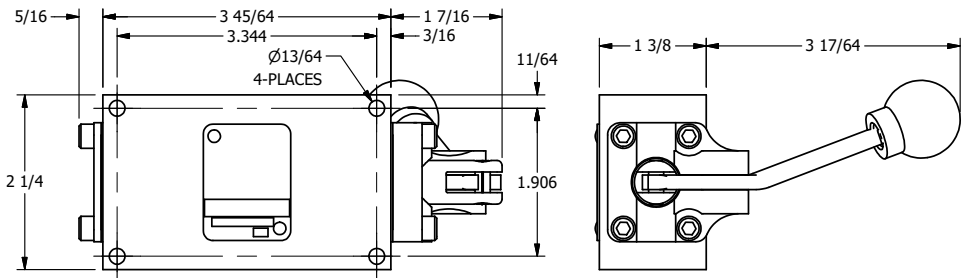

4

3

2

1

B

B

A

A

4

3

2

1

AAA
PRODUCTS
INTERNATIONAL

AAA PRODUCTS INTERNATIONAL
7114 Harry Hines Blvd
Dallas, TX 75235

TITLE: 1/4" SIDE PORT, LEVER, 2 POS,
FRICTION POS, LEVER RTRN,
LVR BENT LFT, 180D LEVER

DRAWING NO.:
DIM_HE2BLT

THE INFORMATION CONTAINED WITHIN THIS DOCUMENT IS PROPRIETARY TO AAA PRODUCTS AND MAY NOT BE DISCLOSED WITHOUT PRIOR WRITTEN CONSENT