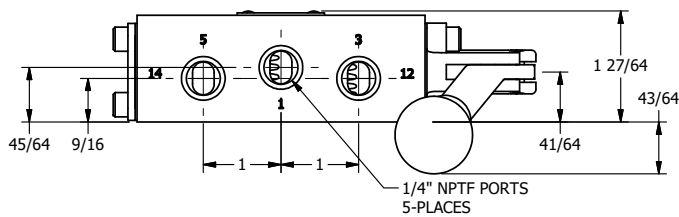

4

3

2

1

**AAA**  
PRODUCTS  
INTERNATIONAL

**AAA PRODUCTS  
INTERNATIONAL**  
7114 Harry Hines Blvd  
Dallas, TX 75235

TITLE: 1/4" SIDE PORT, LEVER, 2 POS,  
FRICTION POS, LEVER RTRN,  
LVR BENT LFT, 270D LEVER

DRAWING NO.:  
DIM\_HE2BLRT

THE INFORMATION CONTAINED WITHIN THIS DOCUMENT IS PROPRIETARY TO AAA PRODUCTS AND MAY NOT BE DISCLOSED WITHOUT PRIOR WRITTEN CONSENT

4

3

2

1

B

B