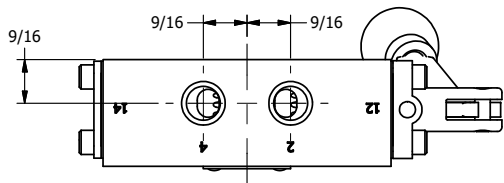

4

3

2

1

**AAA**  
PRODUCTS  
INTERNATIONAL

**AAA PRODUCTS  
INTERNATIONAL**  
7114 Harry Hines Blvd  
Dallas, TX 75235

TITLE: 1/4" SIDE PORT, LEVER, 2 POS,  
FRICTION POS, LEVER RTRN,  
LVR BENT LFT, 270D LEVER

DRAWING NO.:  
DIM\_HE2BLRT

THE INFORMATION CONTAINED WITHIN THIS DOCUMENT IS PROPRIETARY TO AAA PRODUCTS AND MAY NOT BE DISCLOSED WITHOUT PRIOR WRITTEN CONSENT

4

3

2

1

B

B