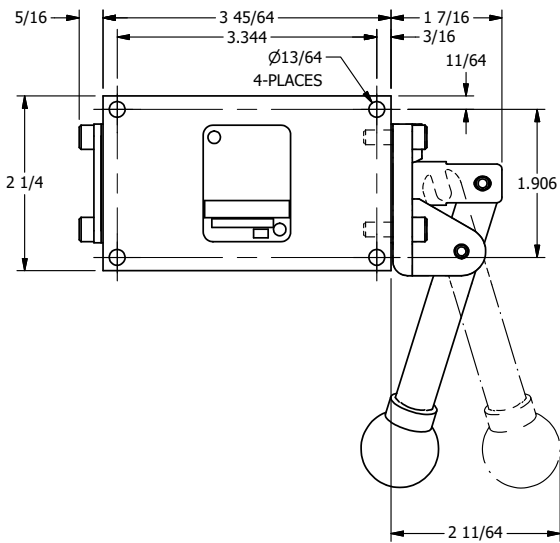

4

3

2

1

**AAA**  
PRODUCTS  
INTERNATIONAL

**AAA PRODUCTS  
INTERNATIONAL**  
7114 Harry Hines Blvd  
Dallas, TX 75235

TITLE: 1/4" SIDE PORT, LEVER, 2 POS,  
FRICTION POS, LEVER RTRN,  
LVR BENT LFT, 270D LEVER

DRAWING NO.:  
DIM\_HE2BLRT

THE INFORMATION CONTAINED WITHIN THIS DOCUMENT IS PROPRIETARY TO AAA PRODUCTS AND MAY NOT BE DISCLOSED WITHOUT PRIOR WRITTEN CONSENT

4

3

2

1

B

B