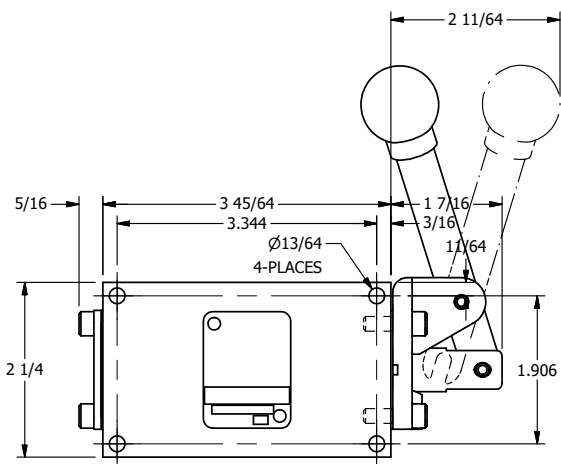

4

3

2

1

AAA
PRODUCTS
INTERNATIONAL

**AAA PRODUCTS
INTERNATIONAL**
7114 Harry Hines Blvd
Dallas, TX 75235

TITLE: 1/4" SIDE PORT, LEVER, 2 POS,
FRICTION POS, LEVER RTRN,
LVR BENT LFT, 90D LEVER

DRAWING NO.:
DIM_HE2BLR