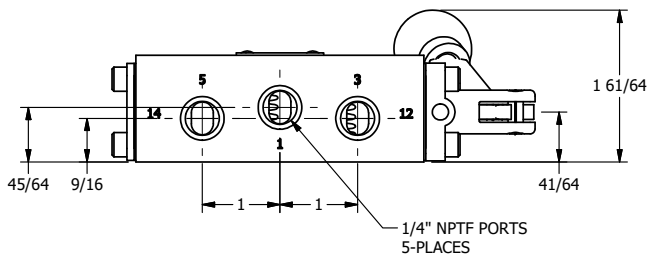

4

3

2

1

AAA
PRODUCTS
INTERNATIONAL

**AAA PRODUCTS
INTERNATIONAL**
7114 Harry Hines Blvd
Dallas, TX 75235

TITLE: 1/4" SIDE PORT, LEVER, 2 POS,
FRICTION POS, LEVER RTRN,
LVR BENT LFT, 90D LEVER

DRAWING NO.:
DIM_HE2BLR