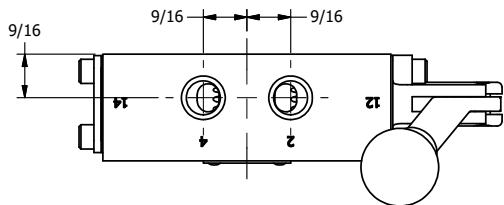

4

3

2

1

AAA
PRODUCTS
INTERNATIONAL

**AAA PRODUCTS
INTERNATIONAL**
7114 Harry Hines Blvd
Dallas, TX 75235

TITLE: 1/4" SIDE PORT, LEVER, 2 POS,
FRICTION POS, LEVER RTRN,
LVR BENT LFT, 90D LEVER

DRAWING NO.:
DIM_HE2BLR