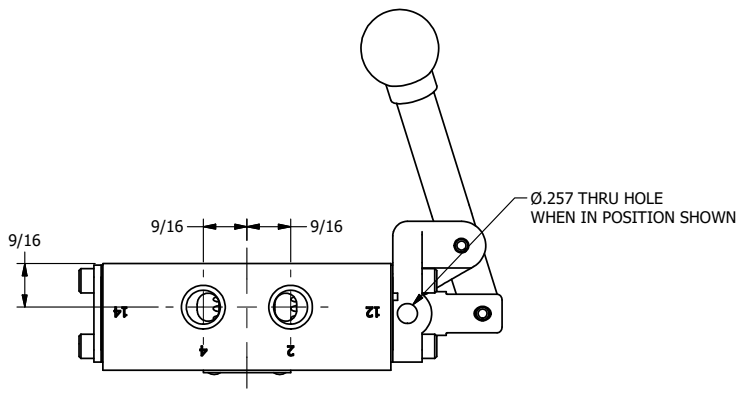

4

3

2

1

B

B

A

A

4

3

2

1

AAA
PRODUCTS
INTERNATIONAL

AAA PRODUCTS INTERNATIONAL
7114 Harry Hines Blvd
Dallas, TX 75235

TITLE: 1/4" SIDE PORT, LEVER, 2 POS,
FRCTN POS, LVR RTRN, BENT LVR LFT,
LOCKOUT C, 180D LVR

DRAWING NO.:
DIM_HE2BLL0T

THE INFORMATION CONTAINED WITHIN THIS DOCUMENT IS PROPRIETARY TO AAA PRODUCTS AND MAY NOT BE DISCLOSED WITHOUT PRIOR WRITTEN CONSENT