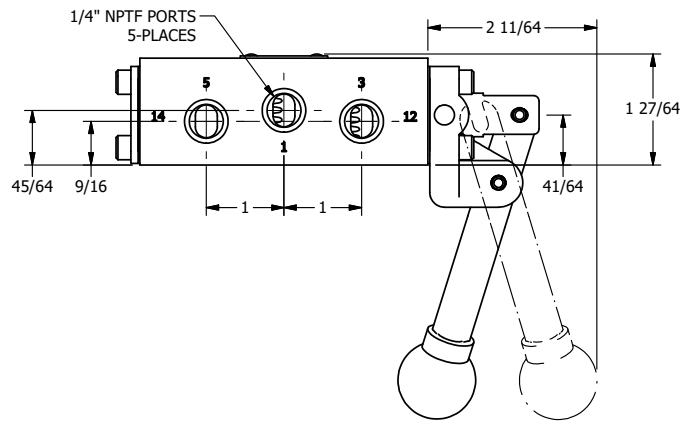

4

3

2

1

B

B

A

A

4

3

2

1

AAA
PRODUCTS
INTERNATIONAL

AAA PRODUCTS INTERNATIONAL
7114 Harry Hines Blvd
Dallas, TX 75235

TITLE: 1/4" SIDE PORT, LEVER, 2 POS,
FRCTN POS, LVR RTRN, BENT LVR LFT,
LOCKOUT C, 180D LVR

DRAWING NO.:
DIM_HE2BLL0T

THE INFORMATION CONTAINED WITHIN THIS DOCUMENT IS PROPRIETARY TO AAA PRODUCTS AND MAY NOT BE DISCLOSED WITHOUT PRIOR WRITTEN CONSENT