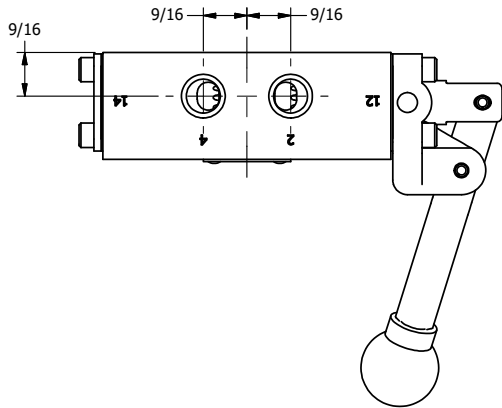

4

3

2

1

**AAA**  
PRODUCTS  
INTERNATIONAL  
7114 Harry Hines Blvd  
Dallas, TX 75235

TITLE: 1/4" SIDE PORT, LEVER, 2 POS,  
FRICTION POS, LEVER RTRN,  
LVR BENT LFT, LOCKOUT POS C

DRAWING NO.:  
DIM\_HE2BLLO