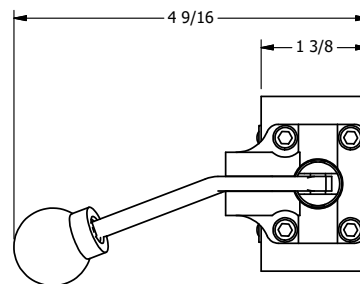

4

3

2

1

**AAA**  
PRODUCTS  
INTERNATIONAL  
7114 Harry Hines Blvd  
Dallas, TX 75235

TITLE: 1/4" SIDE PORT, LEVER, 2 POS,  
FRICTION POS, LEVER RTRN,  
LVR BENT LFT, LOCKOUT POS C

DRAWING NO.:  
DIM\_HE2BLLO