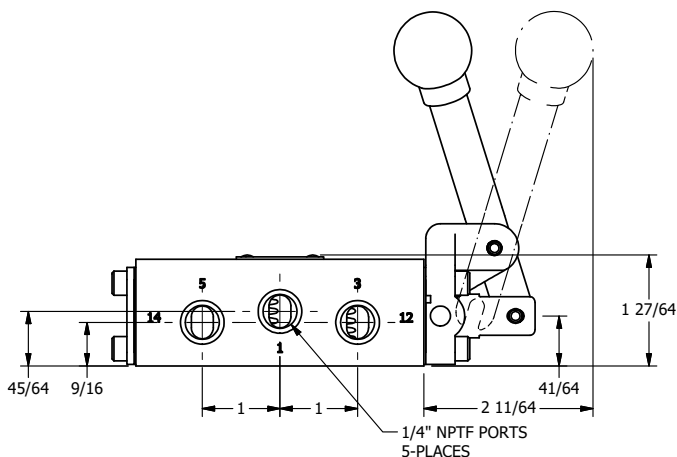

4

3

2

1

**AAA**  
PRODUCTS  
INTERNATIONAL  
7114 Harry Hines Blvd  
Dallas, TX 75235

TITLE: 1/4" SIDE PORT, LEVER, 2 POS,  
FRICTION POS, LEVER RTRN,  
LVR BENT LFT, LOCKOUT POS C

DRAWING NO.:  
DIM\_HE2BLLO