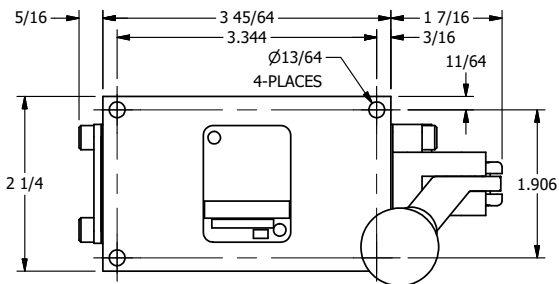

4

3

2

1

**AAA**  
PRODUCTS  
INTERNATIONAL  
7114 Harry Hines Blvd  
Dallas, TX 75235

TITLE: 1/4" SIDE PORT, LEVER, 2 POS,  
FRICTION POS, LEVER RTRN,  
LVR BENT LFT, LOCKOUT POS C

DRAWING NO.:  
DIM\_HE2BLLO