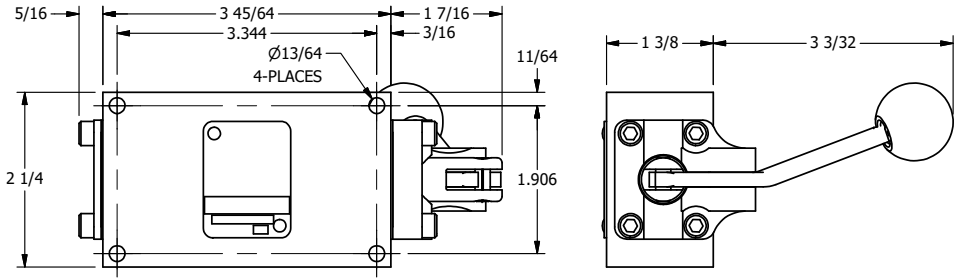

AAA
PRODUCTS
INTERNATIONAL

**AAA PRODUCTS
INTERNATIONAL**
7114 Harry Hines Blvd
Dallas, TX 75235

TITLE: 1/4" SIDE PORT, LEVER, 2 POS,
FRCTN POS, LVR RTRN, BENT LVR LFT,
RED KNOB, 180D LEVER

DRAWING NO.:
DIM_HE2BLJT