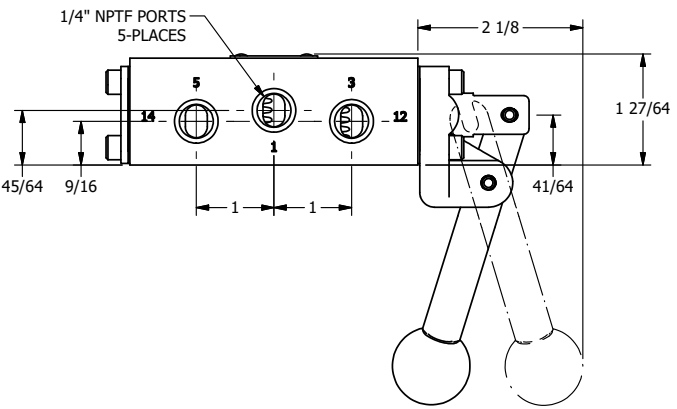

AAA
PRODUCTS
INTERNATIONAL

**AAA PRODUCTS
INTERNATIONAL**
7114 Harry Hines Blvd
Dallas, TX 75235

TITLE: 1/4" SIDE PORT, LEVER, 2 POS,
FRCTN POS, LVR RTRN, BENT LVR LFT,
RED KNOB, 180D LEVER

DRAWING NO.:
DIM_HE2BLJT