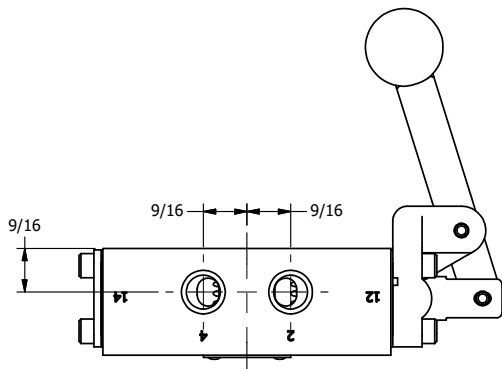

AAA
PRODUCTS
INTERNATIONAL

**AAA PRODUCTS
INTERNATIONAL**
7114 Harry Hines Blvd
Dallas, TX 75235

TITLE: 1/4" SIDE PORT, LEVER, 2 POS,
FRCTN POS, LVR RTRN, BENT LVR LFT,
RED KNOB, 180D LEVER

DRAWING NO.:
DIM_HE2BLJT