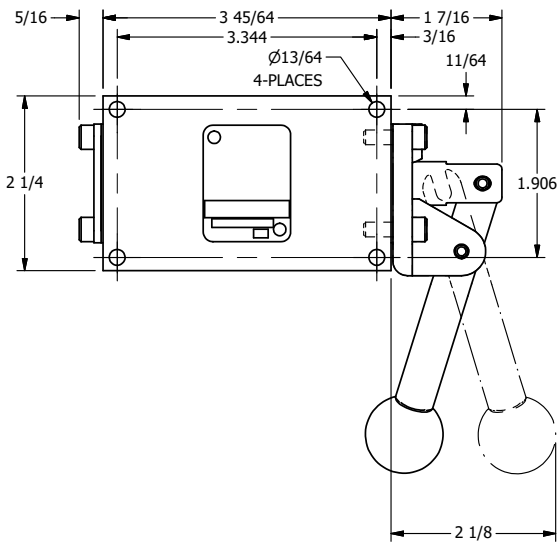

4

3

2

1

AAA
PRODUCTS
INTERNATIONAL

**AAA PRODUCTS
INTERNATIONAL**
7114 Harry Hines Blvd
Dallas, TX 75235

TITLE: 1/4" SIDE PORT, LEVER, 2 POS,
FRCTN POS, LVR RTRN, BENT LVR LFT,
RED KNOB, 270D LEVER

DRAWING NO.:
DIM_HE2BLJRT