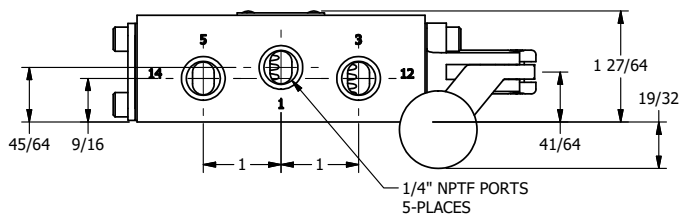

4

3

2

1

AAA
PRODUCTS
INTERNATIONAL

**AAA PRODUCTS
INTERNATIONAL**
7114 Harry Hines Blvd
Dallas, TX 75235

TITLE: 1/4" SIDE PORT, LEVER, 2 POS,
FRCTN POS, LVR RTRN, BENT LVR LFT,
RED KNOB, 270D LEVER

DRAWING NO.:
DIM_HE2BLJRT