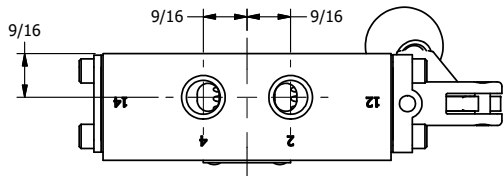

4

3

2

1

AAA
PRODUCTS
INTERNATIONAL

**AAA PRODUCTS
INTERNATIONAL**
7114 Harry Hines Blvd
Dallas, TX 75235

TITLE: 1/4" SIDE PORT, LEVER, 2 POS,
FRCTN POS, LVR RTRN, BENT LVR LFT,
RED KNOB, 270D LEVER

DRAWING NO.:
DIM_HE2BLJRT