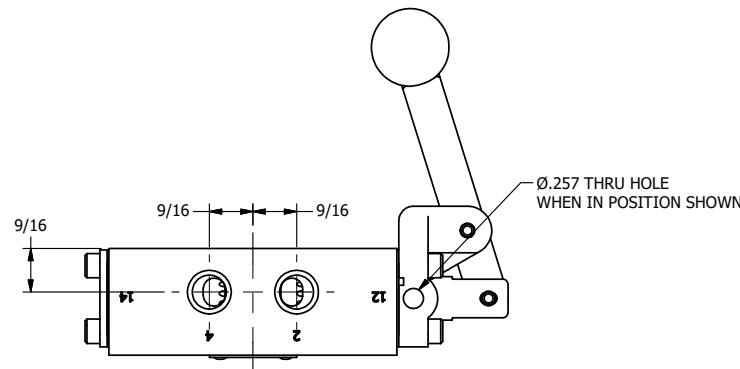

4

3

2

1

B

B

A

A

4

3

2

1

A

A

AAA
PRODUCTS
INTERNATIONAL

AAA PRODUCTS INTERNATIONAL
7114 Harry Hines Blvd
Dallas, TX 75235

TITLE: 1/4" SIDE PORT, LEVER, 2 POS,
FRCTN POS, LVR RTRN, BENT LVR LFT,
RED KNOB, LOCKOUT C, 180D LVR

DRAWING NO.:
DIM_HE2BLJLOT

THE INFORMATION CONTAINED WITHIN THIS DOCUMENT IS PROPRIETARY TO AAA PRODUCTS AND MAY NOT BE DISCLOSED WITHOUT PRIOR WRITTEN CONSENT