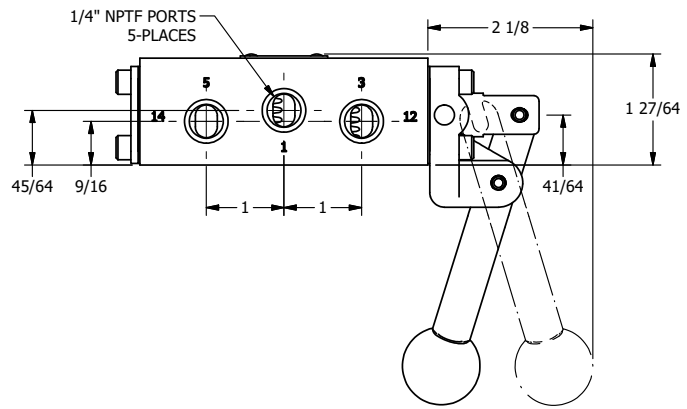

4

3

2

1

A

A

AAA
PRODUCTS
INTERNATIONAL

AAA PRODUCTS INTERNATIONAL
7114 Harry Hines Blvd
Dallas, TX 75235

TITLE: 1/4" SIDE PORT, LEVER, 2 POS,
FRCTN POS, LVR RTRN, BENT LVR LFT,
RED KNOB, LOCKOUT C, 180D LVR

DRAWING NO.:
DIM_HE2BLJLOT

THE INFORMATION CONTAINED WITHIN THIS DOCUMENT IS PROPRIETARY TO AAA PRODUCTS AND MAY NOT BE DISCLOSED WITHOUT PRIOR WRITTEN CONSENT