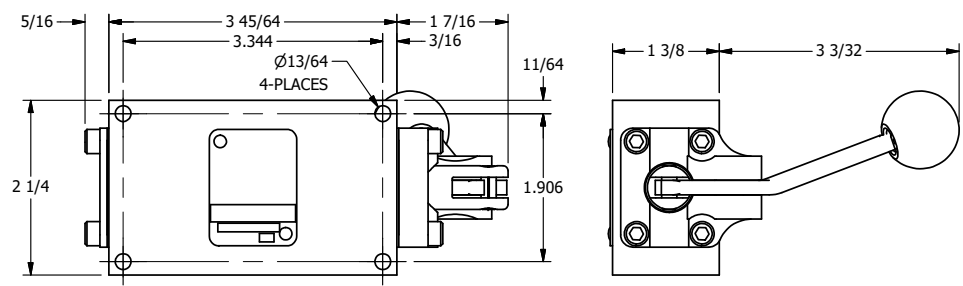

4

3

2

1

B

B

A

A

4

3

2

1

A

A

AAA
PRODUCTS
INTERNATIONAL

AAA PRODUCTS INTERNATIONAL
7114 Harry Hines Blvd
Dallas, TX 75235

TITLE: 1/4" SIDE PORT, LEVER, 2 POS,
FRCTN POS, LVR RTRN, BENT LVR LFT,
RED KNOB, LOCKOUT C, 180D LVR

DRAWING NO.:
DIM_HE2BLJLOT

THE INFORMATION CONTAINED WITHIN THIS DOCUMENT IS PROPRIETARY TO AAA PRODUCTS AND MAY NOT BE DISCLOSED WITHOUT PRIOR WRITTEN CONSENT