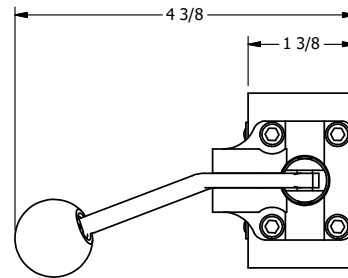

4

3

2

1

**AAA**  
PRODUCTS  
INTERNATIONAL

**AAA PRODUCTS INTERNATIONAL**  
7114 Harry Hines Blvd  
Dallas, TX 75235

TITLE: 1/4" SIDE PORT, LEVER, 2 POS,  
FRCTN POS, LVR RTRN, BENT LVR LFT,  
RED KNOB, LOCKOUT POS C

DRAWING NO.:  
DIM\_HE2BLJLO

THE INFORMATION CONTAINED WITHIN THIS DOCUMENT IS PROPRIETARY TO AAA PRODUCTS AND MAY NOT BE DISCLOSED WITHOUT PRIOR WRITTEN CONSENT

4

3

2

1

B

B