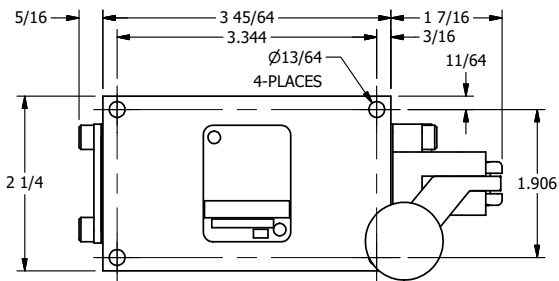

4

3

2

1

**AAA**  
PRODUCTS  
INTERNATIONAL

**AAA PRODUCTS INTERNATIONAL**  
7114 Harry Hines Blvd  
Dallas, TX 75235

TITLE: 1/4" SIDE PORT, LEVER, 2 POS,  
FRCTN POS, LVR RTRN, BENT LVR LFT,  
RED KNOB, LOCKOUT POS C

DRAWING NO.:  
DIM\_HE2BLJLO

THE INFORMATION CONTAINED WITHIN THIS DOCUMENT IS PROPRIETARY TO AAA PRODUCTS AND MAY NOT BE DISCLOSED WITHOUT PRIOR WRITTEN CONSENT

4

3

2

1

B

B