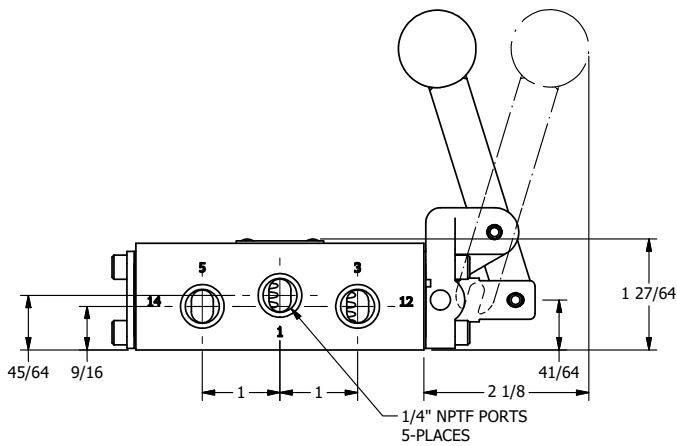

4

3

2

1

**AAA**  
PRODUCTS  
INTERNATIONAL

**AAA PRODUCTS INTERNATIONAL**  
7114 Harry Hines Blvd  
Dallas, TX 75235

TITLE: 1/4" SIDE PORT, LEVER, 2 POS,  
FRCTN POS, LVR RTRN, BENT LVR LFT,  
RED KNOB, LOCKOUT POS C

DRAWING NO.:  
DIM\_HE2BLJLO

THE INFORMATION CONTAINED WITHIN THIS DOCUMENT IS PROPRIETARY TO AAA PRODUCTS AND MAY NOT BE DISCLOSED WITHOUT PRIOR WRITTEN CONSENT

4

3

2

1

B

B