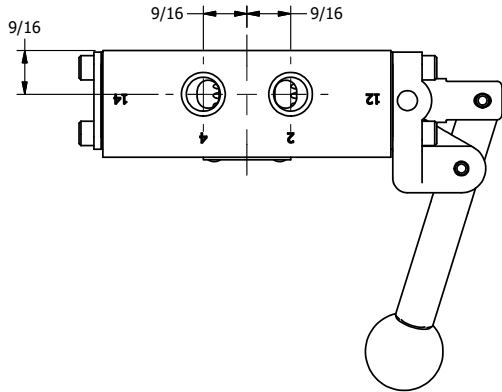

4

3

2

1

**AAA**  
PRODUCTS  
INTERNATIONAL

**AAA PRODUCTS INTERNATIONAL**  
7114 Harry Hines Blvd  
Dallas, TX 75235

TITLE: 1/4" SIDE PORT, LEVER, 2 POS,  
FRCTN POS, LVR RTRN, BENT LVR LFT,  
RED KNOB, LOCKOUT POS C

DRAWING NO.:  
DIM\_HE2BLJLO

THE INFORMATION CONTAINED WITHIN THIS DOCUMENT IS PROPRIETARY TO AAA PRODUCTS AND MAY NOT BE DISCLOSED WITHOUT PRIOR WRITTEN CONSENT

4

3

2

1

B

B