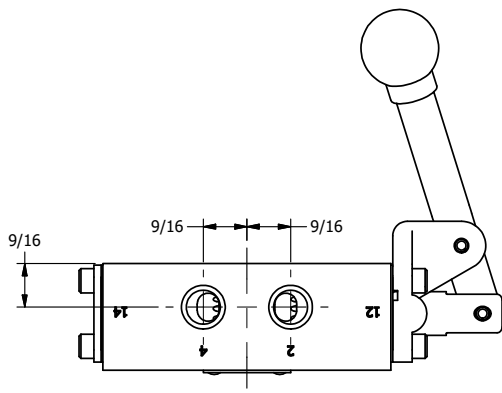

4

3

2

1

B

B

A

A

4

3

2

1

AAA
PRODUCTS
INTERNATIONAL

AAA PRODUCTS INTERNATIONAL
7114 Harry Hines Blvd
Dallas, TX 75235

TITLE: 1/4" SIDE PORT, LEVER, 2 POS,
FRCTN POS, LVR RTRN, BENT LVR LFT,
HVY DTY, 180D LEVER

DRAWING NO.:
DIM_HE2BLHT

THE INFORMATION CONTAINED WITHIN THIS DOCUMENT IS PROPRIETARY TO AAA PRODUCTS AND MAY NOT BE DISCLOSED WITHOUT PRIOR WRITTEN CONSENT