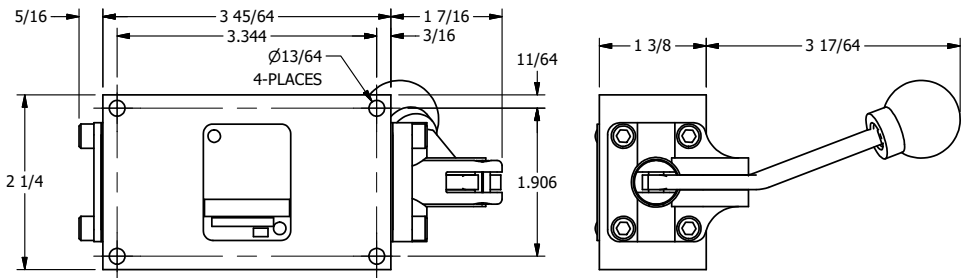

4

3

2

1

B

B

A

A

4

3

2

1

AAA
PRODUCTS
INTERNATIONAL

AAA PRODUCTS INTERNATIONAL
7114 Harry Hines Blvd
Dallas, TX 75235

TITLE: 1/4" SIDE PORT, LEVER, 2 POS,
FRCTN POS, LVR RTRN, BENT LVR LFT,
HVY DTY, 180D LEVER

DRAWING NO.:
DIM_HE2BLHT

THE INFORMATION CONTAINED WITHIN THIS DOCUMENT IS PROPRIETARY TO AAA PRODUCTS AND MAY NOT BE DISCLOSED WITHOUT PRIOR WRITTEN CONSENT