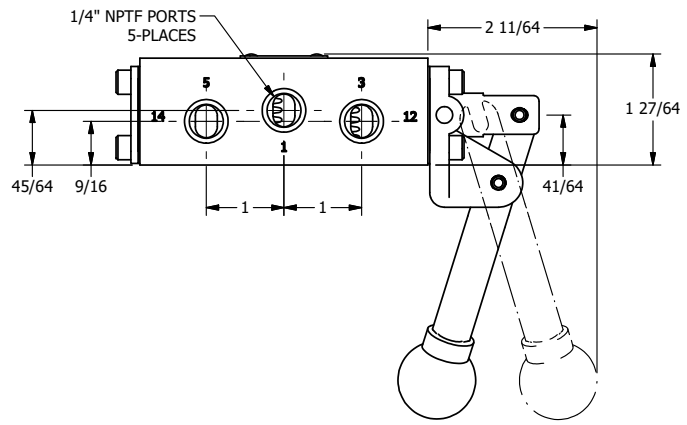

4

3

2

1

B

B

A

A

4

3

2

1

AAA
PRODUCTS
INTERNATIONAL

AAA PRODUCTS INTERNATIONAL
7114 Harry Hines Blvd
Dallas, TX 75235

TITLE: 1/4" SIDE PORT, LEVER, 2 POS,
FRCTN POS, LVR RTRN, BENT LVR LFT,
HVY DTY, 180D LEVER

DRAWING NO.:
DIM_HE2BLHT

THE INFORMATION CONTAINED WITHIN THIS DOCUMENT IS PROPRIETARY TO AAA PRODUCTS AND MAY NOT BE DISCLOSED WITHOUT PRIOR WRITTEN CONSENT