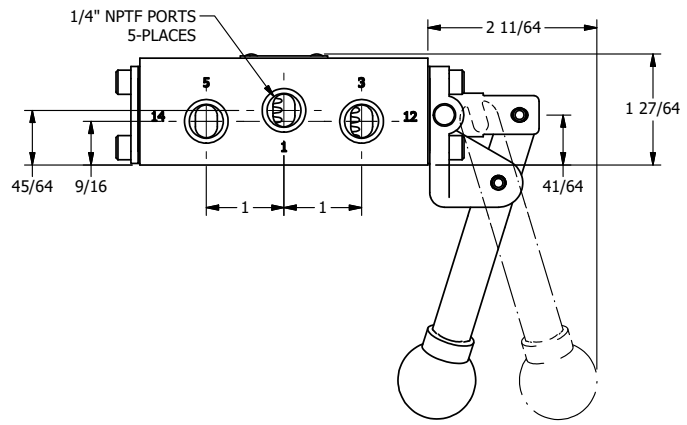

4

3

2

1

B

B

A

A

4

3

2

1

AAA
PRODUCTS
INTERNATIONAL

AAA PRODUCTS INTERNATIONAL
7114 Harry Hines Blvd
Dallas, TX 75235

TITLE: 1/4" SIDE PORT, LEVER, 2 POS,
FRCTN POS, LVR RTRN, BENT LVR LFT,
HVY DTY, LOCKOUT C, 180D LVR

DRAWING NO.:
DIM_HE2BLHLOT

THE INFORMATION CONTAINED WITHIN THIS DOCUMENT IS PROPRIETARY TO AAA PRODUCTS AND MAY NOT BE DISCLOSED WITHOUT PRIOR WRITTEN CONSENT