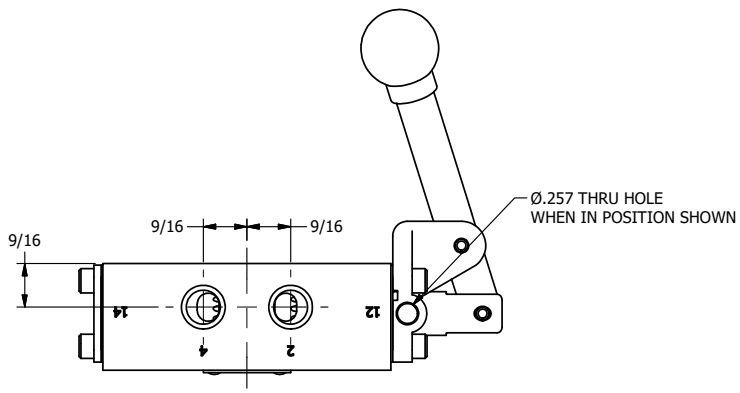

4

3

2

1

B

B

A

A

4

3

2

1

AAA
PRODUCTS
INTERNATIONAL

AAA PRODUCTS INTERNATIONAL
7114 Harry Hines Blvd
Dallas, TX 75235

TITLE: 1/4" SIDE PORT, LEVER, 2 POS,
FRCTN POS, LVR RTRN, BENT LVR LFT,
HVY DTY, LOCKOUT C, 180D LVR

DRAWING NO.:
DIM_HE2BLHLOT

THE INFORMATION CONTAINED WITHIN THIS DOCUMENT IS PROPRIETARY TO AAA PRODUCTS AND MAY NOT BE DISCLOSED WITHOUT PRIOR WRITTEN CONSENT