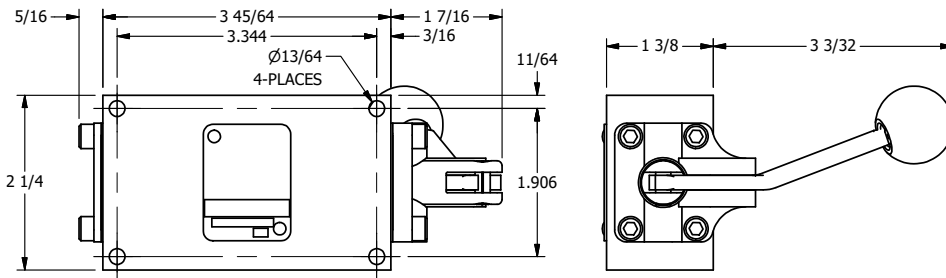

AAA
PRODUCTS
INTERNATIONAL

AAA PRODUCTS INTERNATIONAL
7114 Harry Hines Blvd
Dallas, TX 75235

TITLE: 1/4" SIDE PORT, LEVER, 2 POS,
FRCTN POS, LVR RTRN, BENT LVR LFT,
HVY DTY, RED KNOB, 180D LVR

DRAWING NO.:
DIM_HE2BLHJT