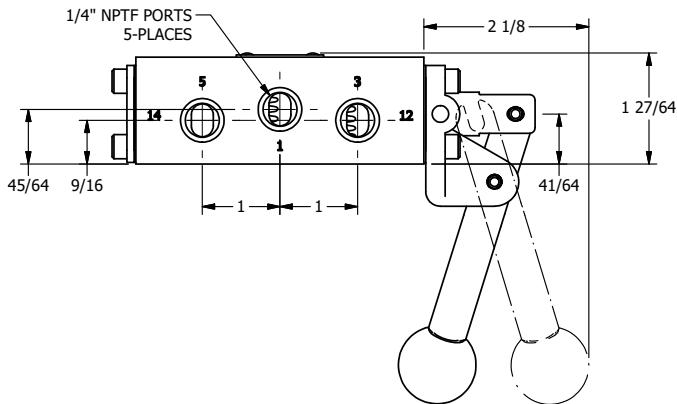

AAA
PRODUCTS
INTERNATIONAL

AAA PRODUCTS INTERNATIONAL
7114 Harry Hines Blvd
Dallas, TX 75235

TITLE: 1/4" SIDE PORT, LEVER, 2 POS,
FRCTN POS, LVR RTRN, BENT LVR LFT,
HVY DTY, RED KNOB, 180D LVR

DRAWING NO.:
DIM_HE2BLHJT