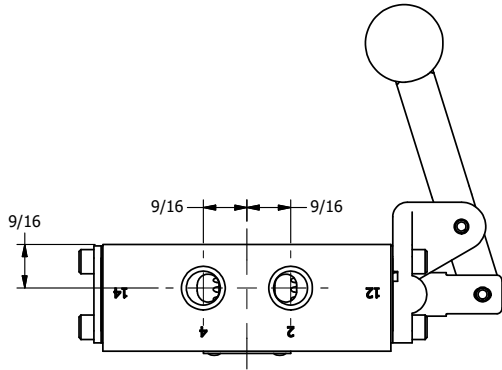

AAA
PRODUCTS
INTERNATIONAL

AAA PRODUCTS INTERNATIONAL
7114 Harry Hines Blvd
Dallas, TX 75235

TITLE: 1/4" SIDE PORT, LEVER, 2 POS,
FRCTN POS, LVR RTRN, BENT LVR LFT,
HVY DTY, RED KNOB, 180D LVR

DRAWING NO.:
DIM_HE2BLHJT