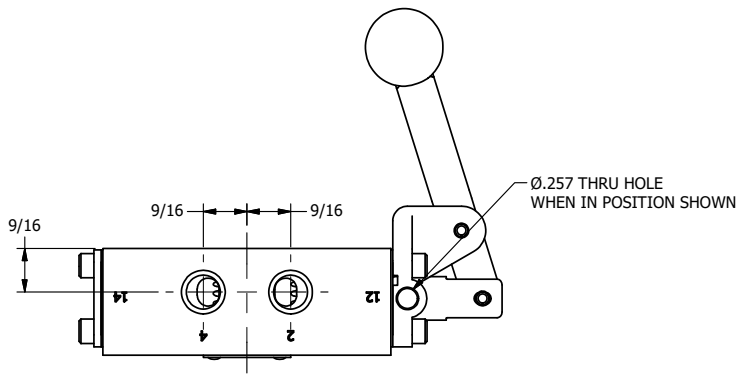

4

3

2

1

B

B

A

A

4

3

2

1

AAA
PRODUCTS
INTERNATIONAL

**AAA PRODUCTS
INTERNATIONAL**
7114 Harry Hines Blvd
Dallas, TX 75235

TITLE: 1/4" SIDE PORT, LEVER, 2 POS,
FRCTN POS, BENT LVR LFT, HVY DTY,
RED KNOB, LOCKOUT C, 180D LVR

DRAWING NO.:
DIM_HE2BLHJLOT

THE INFORMATION CONTAINED WITHIN THIS DOCUMENT IS PROPRIETARY TO AAA PRODUCTS AND MAY NOT BE DISCLOSED WITHOUT PRIOR WRITTEN CONSENT