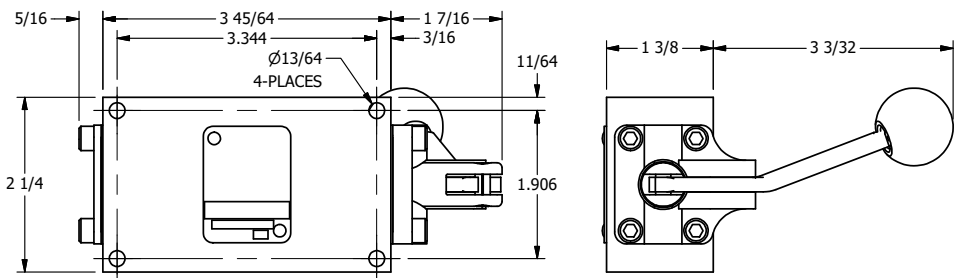

4

3

2

1

B

B

A

A

4

3

2

1

AAA
PRODUCTS
INTERNATIONAL

**AAA PRODUCTS
INTERNATIONAL**
7114 Harry Hines Blvd
Dallas, TX 75235

TITLE: 1/4" SIDE PORT, LEVER, 2 POS,
FRCTN POS, BENT LVR LFT, HVY DTY,
RED KNOB, LOCKOUT C, 180D LVR

DRAWING NO.:
DIM_HE2BLHJLOT

THE INFORMATION CONTAINED WITHIN THIS DOCUMENT IS PROPRIETARY TO AAA PRODUCTS AND MAY NOT BE DISCLOSED WITHOUT PRIOR WRITTEN CONSENT