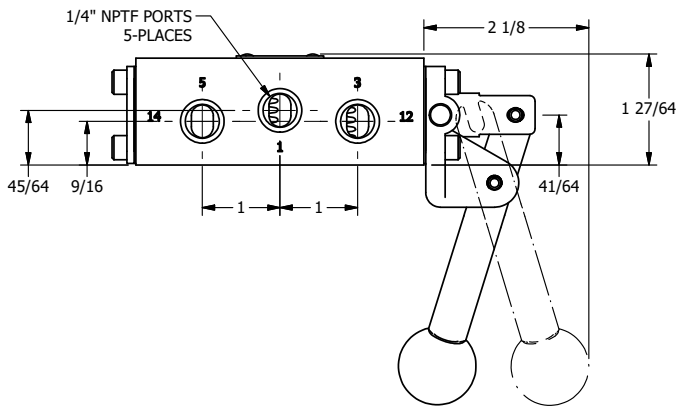

4

3

2

1

B

B

A

A

4

3

2

1

AAA
PRODUCTS
INTERNATIONAL

**AAA PRODUCTS
INTERNATIONAL**
7114 Harry Hines Blvd
Dallas, TX 75235

TITLE: 1/4" SIDE PORT, LEVER, 2 POS,
FRCTN POS, BENT LVR LFT, HVY DTY,
RED KNOB, LOCKOUT C, 180D LVR

DRAWING NO.:
DIM_HE2BLHJLOT

THE INFORMATION CONTAINED WITHIN THIS DOCUMENT IS PROPRIETARY TO AAA PRODUCTS AND MAY NOT BE DISCLOSED WITHOUT PRIOR WRITTEN CONSENT