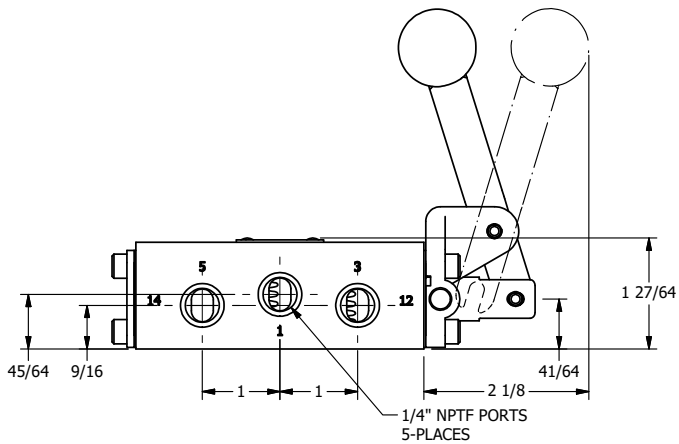

4

3

2

1

**AAA**  
PRODUCTS  
INTERNATIONAL

**AAA PRODUCTS INTERNATIONAL**  
7114 Harry Hines Blvd  
Dallas, TX 75235

TITLE: 1/4" SIDE PORT, LEVER, 2 POS,  
FRCTN POS, LVR RTRN, BENT LVR LFT,  
HVY DTY, RED KNOB, LOCKOUT C

DRAWING NO.:  
DIM\_HE2BLHJLO

THE INFORMATION CONTAINED WITHIN THIS DOCUMENT IS PROPRIETARY TO AAA PRODUCTS AND MAY NOT BE DISCLOSED WITHOUT PRIOR WRITTEN CONSENT

4

3

2

1

B

B