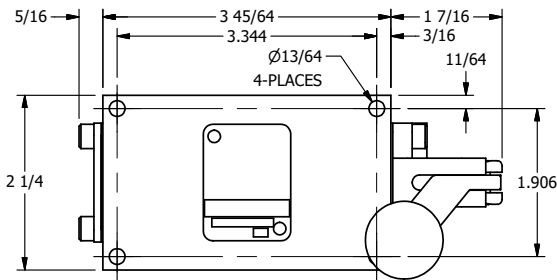

4

3

2

1

**AAA**  
PRODUCTS  
INTERNATIONAL

**AAA PRODUCTS INTERNATIONAL**  
7114 Harry Hines Blvd  
Dallas, TX 75235

TITLE: 1/4" SIDE PORT, LEVER, 2 POS,  
FRCTN POS, LVR RTRN, BENT LVR LFT,  
HVY DTY, RED KNOB, LOCKOUT C

DRAWING NO.:  
DIM\_HE2BLHJLO

THE INFORMATION CONTAINED WITHIN THIS DOCUMENT IS PROPRIETARY TO AAA PRODUCTS AND MAY NOT BE DISCLOSED WITHOUT PRIOR WRITTEN CONSENT

4

3

2

1

B

B