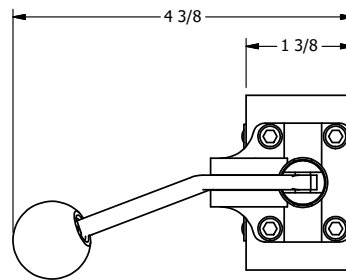

4

3

2

1

**AAA**  
PRODUCTS  
INTERNATIONAL

**AAA PRODUCTS INTERNATIONAL**  
7114 Harry Hines Blvd  
Dallas, TX 75235

TITLE: 1/4" SIDE PORT, LEVER, 2 POS,  
FRCTN POS, LVR RTRN, BENT LVR LFT,  
HVY DTY, RED KNOB, LOCKOUT C

DRAWING NO.:  
DIM\_HE2BLHJLO

THE INFORMATION CONTAINED WITHIN THIS DOCUMENT IS PROPRIETARY TO AAA PRODUCTS AND MAY NOT BE DISCLOSED WITHOUT PRIOR WRITTEN CONSENT

4

3

2

1

B

B