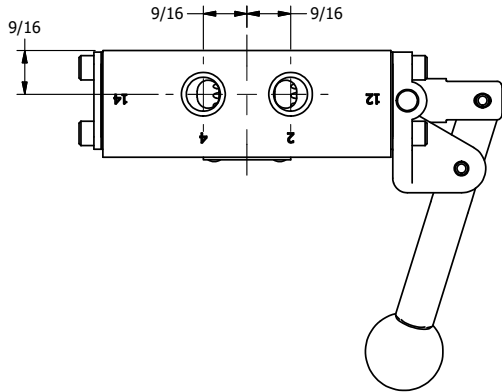

4

3

2

1

**AAA**  
PRODUCTS  
INTERNATIONAL

**AAA PRODUCTS INTERNATIONAL**  
7114 Harry Hines Blvd  
Dallas, TX 75235

TITLE: 1/4" SIDE PORT, LEVER, 2 POS,  
FRCTN POS, LVR RTRN, BENT LVR LFT,  
HVY DTY, RED KNOB, LOCKOUT C

DRAWING NO.:  
DIM\_HE2BLHJLO

THE INFORMATION CONTAINED WITHIN THIS DOCUMENT IS PROPRIETARY TO AAA PRODUCTS AND MAY NOT BE DISCLOSED WITHOUT PRIOR WRITTEN CONSENT

4

3

2

1

B

B