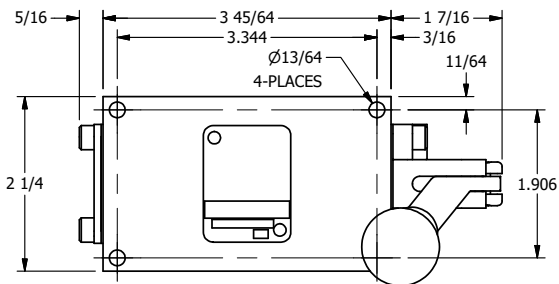

4

3

2

1

AAA
PRODUCTS
INTERNATIONAL

**AAA PRODUCTS
INTERNATIONAL**
7114 Harry Hines Blvd
Dallas, TX 75235

TITLE: 1/4" SIDE PORT, LEVER, 2 POS,
FRICTION POS, BENT LVR LEFT
HVY DUTY

DRAWING NO.:
DIM_HE2BLH