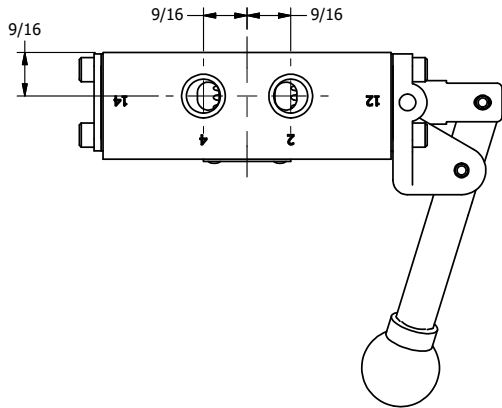

4

3

2

1

AAA
PRODUCTS
INTERNATIONAL

**AAA PRODUCTS
INTERNATIONAL**
7114 Harry Hines Blvd
Dallas, TX 75235

TITLE: 1/4" SIDE PORT, LEVER, 2 POS,
FRICTION POS, BENT LVR LEFT
HVY DUTY

DRAWING NO.:
DIM_HE2BLH