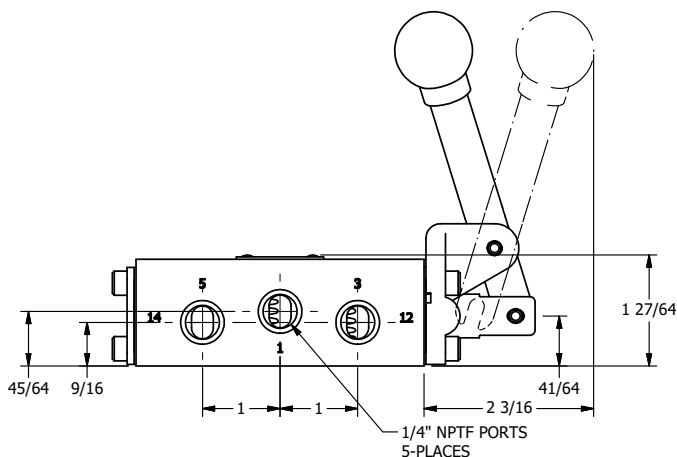

4

3

2

1

AAA
PRODUCTS
INTERNATIONAL

**AAA PRODUCTS
INTERNATIONAL**
7114 Harry Hines Blvd
Dallas, TX 75235

TITLE: 1/4" SIDE PORT, LEVER, 2 POS,
FRICTION POS, BENT LVR LEFT
HVY DUTY

DRAWING NO.:
DIM_HE2BLH