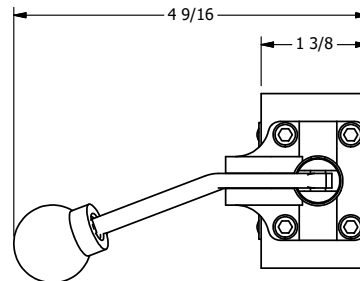

4

3

2

1

AAA
PRODUCTS
INTERNATIONAL

**AAA PRODUCTS
INTERNATIONAL**
7114 Harry Hines Blvd
Dallas, TX 75235

TITLE: 1/4" SIDE PORT, LEVER, 2 POS,
FRICTION POS, BENT LVR LEFT
HVY DUTY

DRAWING NO.:
DIM_HE2BLH