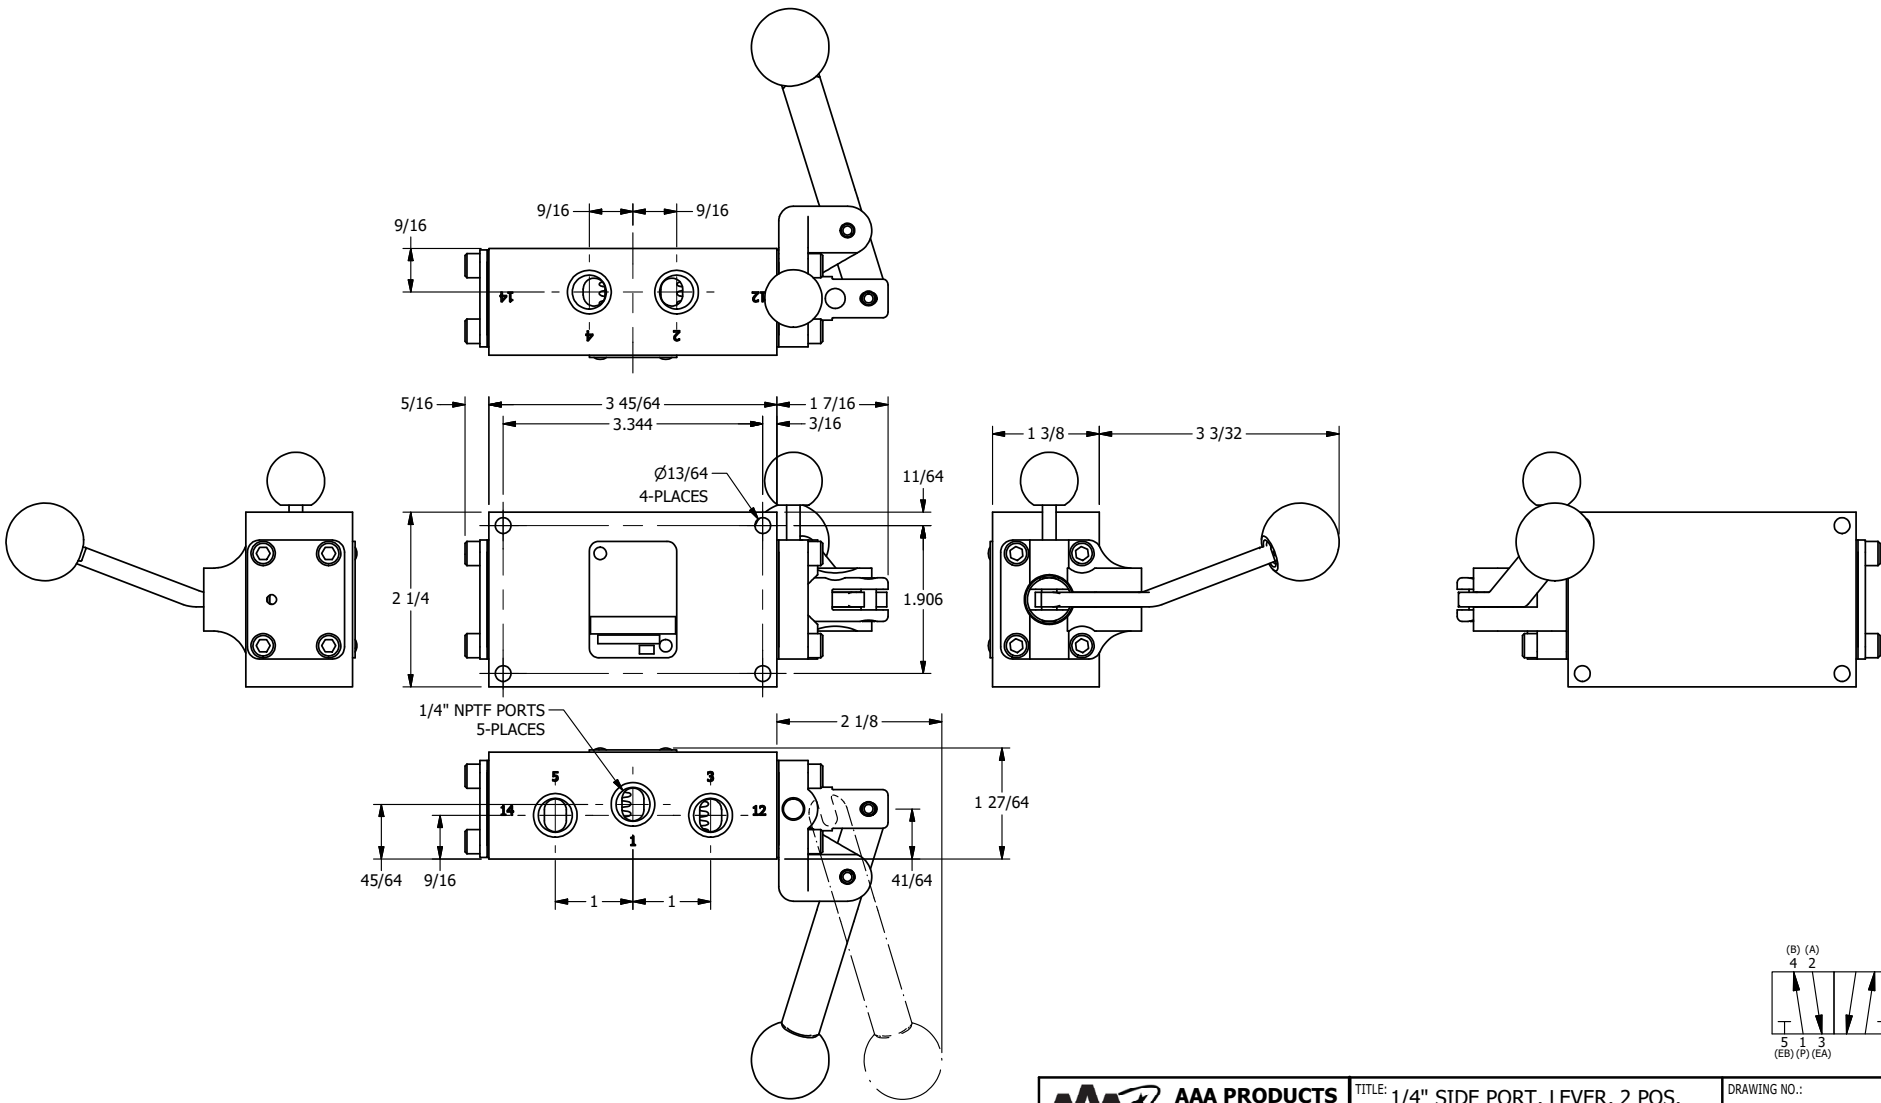

AAA
PRODUCTS
INTERNATIONAL

**AAA PRODUCTS
INTERNATIONAL**
7114 Harry Hines Blvd
Dallas, TX 75235

TITLE: 1/4" SIDE PORT, LEVER, 2 POS,
PIN LOCK A & C, LEVER RTRN,
BNT LVR LFT, RED KNOB, 180D LVR

DRAWING NO.:
DIM_HE2BLEJT