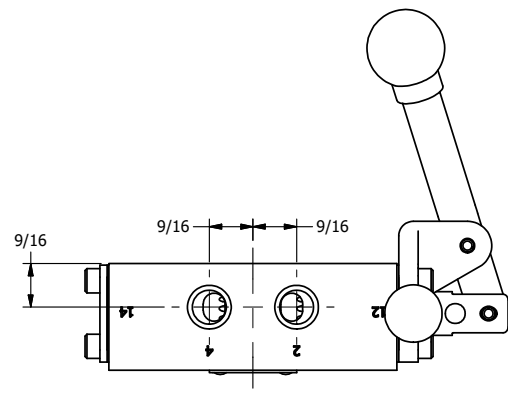

AAA
PRODUCTS
INTERNATIONAL

AAA PRODUCTS INTERNATIONAL
7114 Harry Hines Blvd
Dallas, TX 75235

TITLE: 1/4" SIDE PORT, LEVER, 2 POS,
PIN LOCK A & C, LEVER RTRN,
BNT LVR LFT, HVY DTY, 180D LVR

DRAWING NO.:
DIM_HE2BLEHT