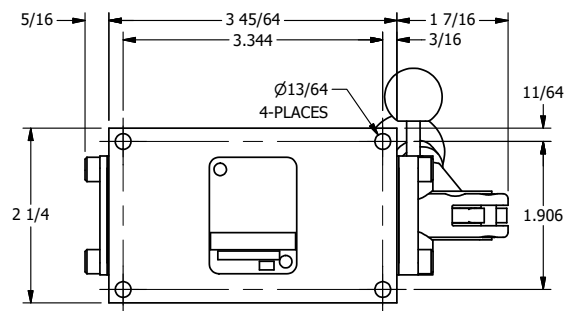

AAA
PRODUCTS
INTERNATIONAL

AAA PRODUCTS INTERNATIONAL
7114 Harry Hines Blvd
Dallas, TX 75235

TITLE: 1/4" SIDE PORT, LEVER, 2 POS,
PIN LOCK A & C, LEVER RTRN,
BNT LVR LFT, HVY DTY, 180D LVR

DRAWING NO.:
DIM_HE2BLEHT