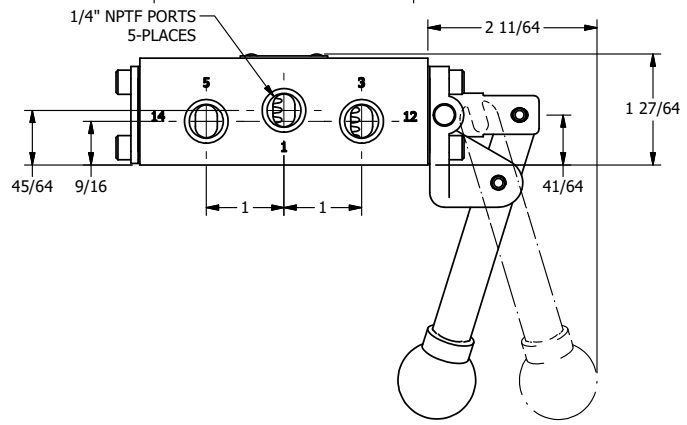

AAA
PRODUCTS
INTERNATIONAL

AAA PRODUCTS INTERNATIONAL
7114 Harry Hines Blvd
Dallas, TX 75235

TITLE: 1/4" SIDE PORT, LEVER, 2 POS,
PIN LOCK A & C, LEVER RTRN,
BNT LVR LFT, HVY DTY, 180D LVR

DRAWING NO.:
DIM_HE2BLEHT