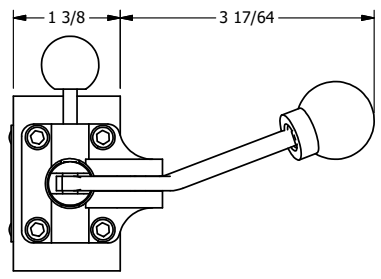

4

3

2

1

B

B

A

A

AAA
PRODUCTS
INTERNATIONAL

AAA PRODUCTS INTERNATIONAL
7114 Harry Hines Blvd
Dallas, TX 75235

TITLE: 1/4" SIDE PORT, LEVER, 2 POS,
PIN LOCK A & C, LEVER RTRN,
BNT LVR LFT, HVY DTY, 180D LVR

DRAWING NO.:
DIM_HE2BLEHT