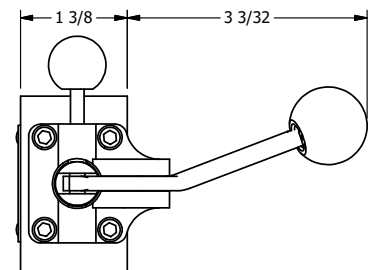

4

3

2

1

B

B

A

A

AAA
PRODUCTS
INTERNATIONAL

**AAA PRODUCTS
INTERNATIONAL**
7114 Harry Hines Blvd
Dallas, TX 75235

TITLE: 1/4" SIDE PORT, LEVER, 2 POS,
PIN LOCK A & C, BNT LVR LFT,
HVY DTY, RED KNOB, 180D LVR

DRAWING NO.:
DIM_HE2BLEHJT