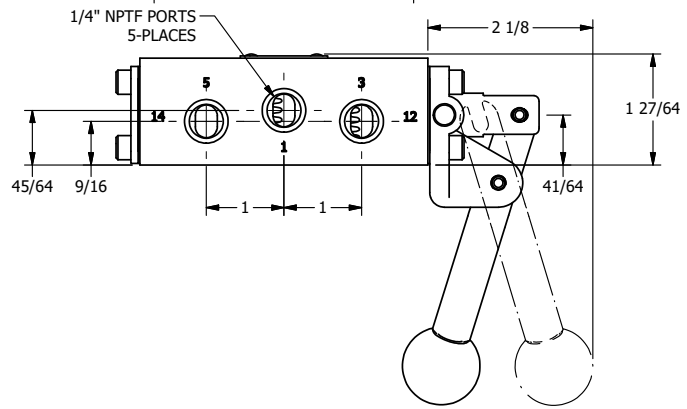

AAA
PRODUCTS
INTERNATIONAL

**AAA PRODUCTS
INTERNATIONAL**
7114 Harry Hines Blvd
Dallas, TX 75235

TITLE: 1/4" SIDE PORT, LEVER, 2 POS,
PIN LOCK A & C, BNT LVR LFT,
HVY DTY, RED KNOB, 180D LVR

DRAWING NO.:
DIM_HE2BLEHJT