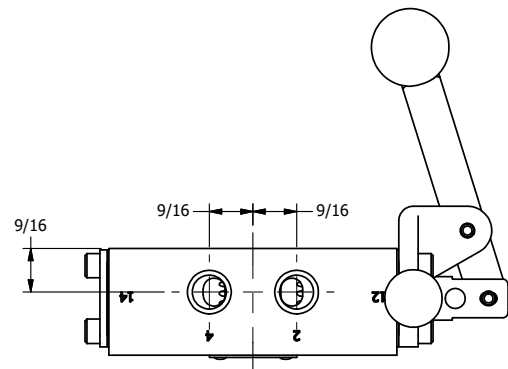

AAA
PRODUCTS
INTERNATIONAL

**AAA PRODUCTS
INTERNATIONAL**
7114 Harry Hines Blvd
Dallas, TX 75235

TITLE: 1/4" SIDE PORT, LEVER, 2 POS,
PIN LOCK A & C, BNT LVR LFT,
HVY DTY, RED KNOB, 180D LVR

DRAWING NO.:
DIM_HE2BLEHJT