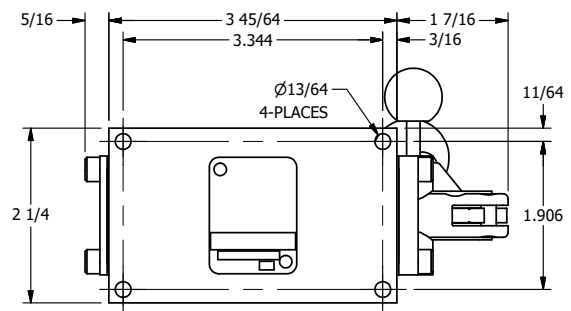

AAA
PRODUCTS
INTERNATIONAL

**AAA PRODUCTS
INTERNATIONAL**
7114 Harry Hines Blvd
Dallas, TX 75235

TITLE: 1/4" SIDE PORT, LEVER, 2 POS,
PIN LOCK A & C, BNT LVR LFT,
HVY DTY, RED KNOB, 180D LVR

DRAWING NO.:
DIM_HE2BLEHJT