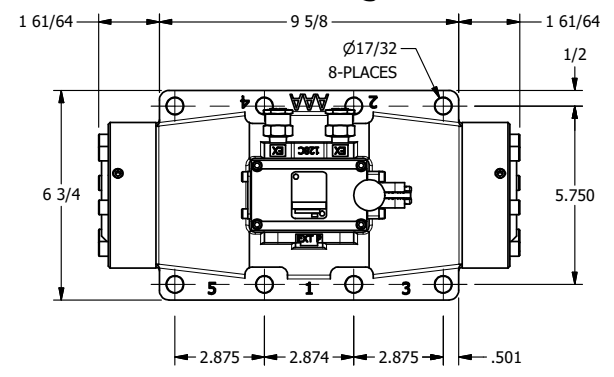

4

3

2

1

B

B

A

A

4

3

2

A

A

**AAA**  
PRODUCTS  
INTERNATIONAL

**AAA PRODUCTS  
INTERNATIONAL**  
7114 Harry Hines Blvd  
Dallas, TX 75235

TITLE: 2" SUBPLATE, LEVER, 2 POS,  
FRICTION POS, LEVER RTRN,  
EXTERNAL PILOT

DRAWING NO.:  
DIM\_HE16PZ

THE INFORMATION CONTAINED WITHIN THIS DOCUMENT IS PROPRIETARY TO AAA PRODUCTS AND MAY NOT BE DISCLOSED WITHOUT PRIOR WRITTEN CONSENT