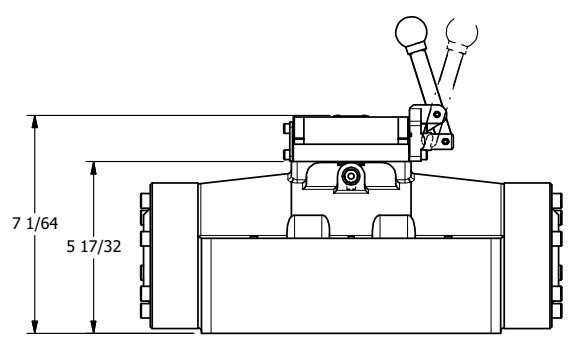

4

3

2

1

B

B

A

A

4

3

2

A

A

**AAA**  
PRODUCTS  
INTERNATIONAL

**AAA PRODUCTS  
INTERNATIONAL**  
7114 Harry Hines Blvd  
Dallas, TX 75235

TITLE: 2" SUBPLATE, LEVER, 2 POS,  
FRICTION POS, LEVER RTRN,  
EXTERNAL PILOT