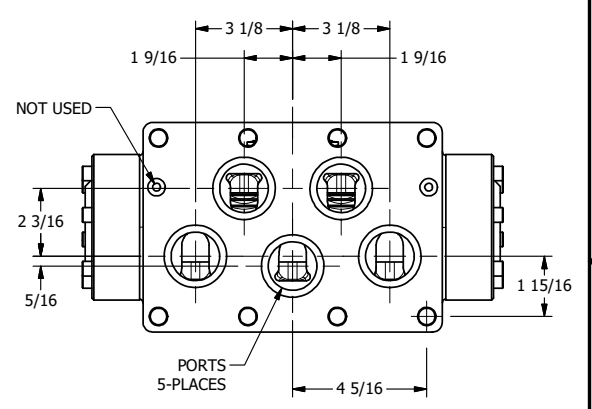

4

3

2

1

B

B

A

A

4

3

2

A

A

AAA
PRODUCTS
INTERNATIONAL

**AAA PRODUCTS
INTERNATIONAL**
7114 Harry Hines Blvd
Dallas, TX 75235

TITLE: 2" SUBPLATE, LEVER, 2 POS,
FRICTION POS, LEVER RTRN,
EXTERNAL PILOT

DRAWING NO.:
DIM_HE16PZ

THE INFORMATION CONTAINED WITHIN THIS DOCUMENT IS PROPRIETARY TO AAA PRODUCTS AND MAY NOT BE DISCLOSED WITHOUT PRIOR WRITTEN CONSENT