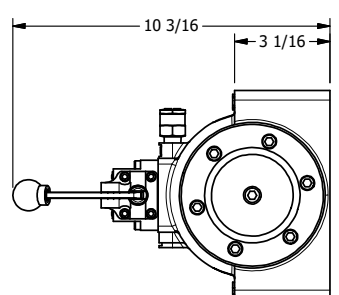

4

3

2

1

B

B

A

A

4

3

2

A

A

**AAA**  
PRODUCTS  
INTERNATIONAL

**AAA PRODUCTS  
INTERNATIONAL**  
7114 Harry Hines Blvd  
Dallas, TX 75235

TITLE: 2" SUBPLATE, LEVER, 2 POS,  
FRICTION POS, LEVER RTRN,  
EXTERNAL PILOT