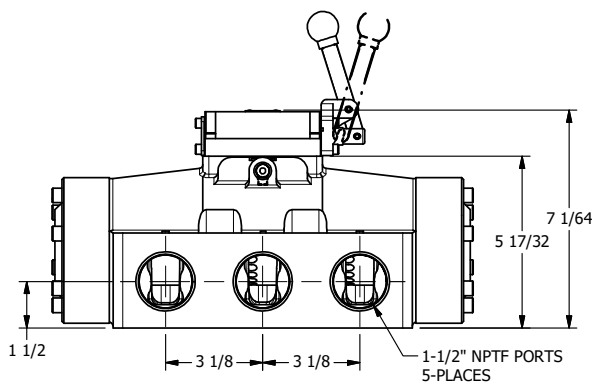

4

3

2

1

AAA
PRODUCTS
INTERNATIONAL

**AAA PRODUCTS
INTERNATIONAL**
7114 Harry Hines Blvd
Dallas, TX 75235

TITLE: 1-1/2" SIDE PORT, LEVER, 2 POS,
FRICTION POS, LEVER SHFT,
EXTERNAL PILOT

DRAWING NO.:
DIM_HE12Z