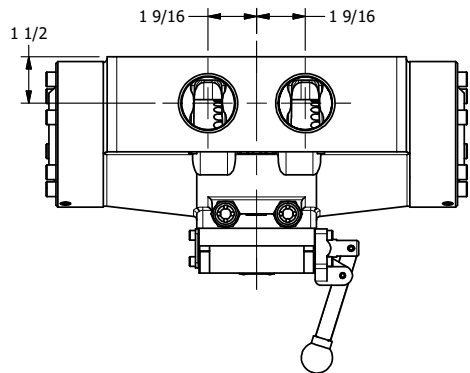

4

3

2

1

AAA
PRODUCTS
INTERNATIONAL

**AAA PRODUCTS
INTERNATIONAL**
7114 Harry Hines Blvd
Dallas, TX 75235

TITLE: 1-1/2" SIDE PORT, LEVER, 2 POS,
FRICTION POS, LEVER SHFT,
EXTERNAL PILOT

DRAWING NO.:
DIM_HE12Z