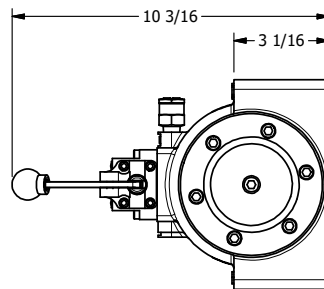

4

3

2

1

AAA
PRODUCTS
INTERNATIONAL

**AAA PRODUCTS
INTERNATIONAL**
7114 Harry Hines Blvd
Dallas, TX 75235

TITLE: 1-1/2" SIDE PORT, LEVER, 2 POS,
FRICTION POS, LEVER SHFT,
EXTERNAL PILOT

DRAWING NO.:
DIM_HE12Z