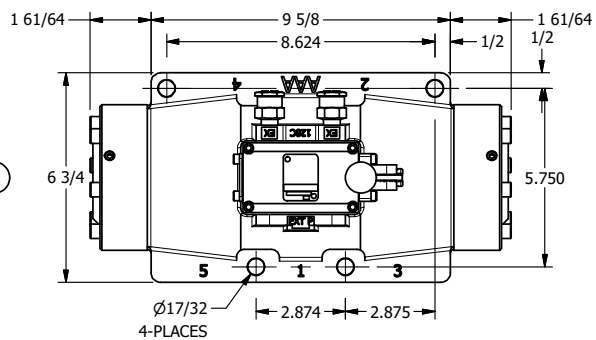

4

3

2

1

AAA
PRODUCTS
INTERNATIONAL

**AAA PRODUCTS
INTERNATIONAL**
7114 Harry Hines Blvd
Dallas, TX 75235

TITLE: 1-1/2" SIDE PORT, LEVER, 2 POS,
FRICTION POS, LEVER SHFT,
EXTERNAL PILOT

DRAWING NO.:
DIM_HE12Z