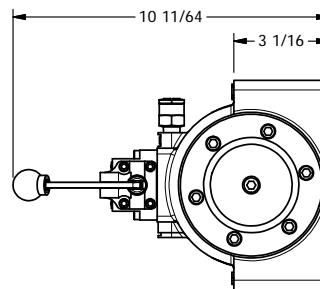

4

3

2

1

AAA
PRODUCTS
INTERNATIONAL

**AAA PRODUCTS
INTERNATIONAL**
7114 Harry Hines Blvd
Dallas, TX 75235

TITLE: 1-1/2" SIDE PORT, LEVER, 2 POS,
FRICTION POS, LEVER SHFT

PART NO.:
DIM_HE12