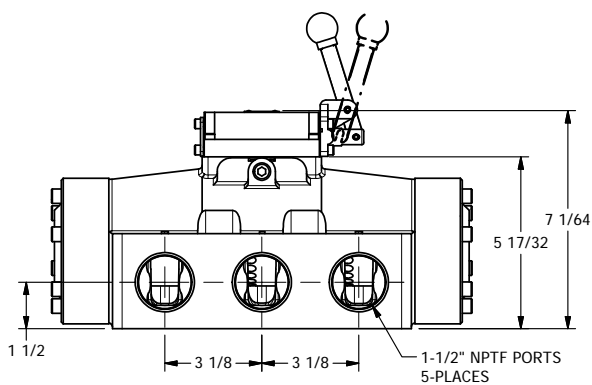

4

3

2

1

AAA
PRODUCTS
INTERNATIONAL

**AAA PRODUCTS
INTERNATIONAL**
7114 Harry Hines Blvd
Dallas, TX 75235

TITLE: 1-1/2" SIDE PORT, LEVER, 2 POS,
FRICTION POS, LEVER SHFT

PART NO.:
DIM_HE12