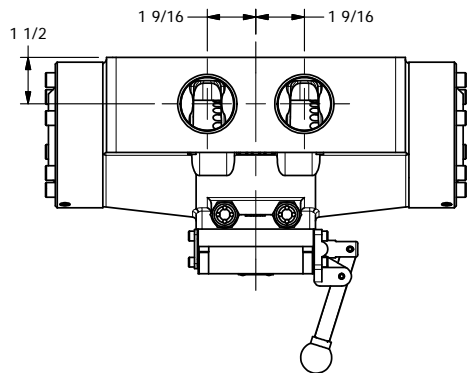

4

3

2

1

AAA
PRODUCTS
INTERNATIONAL

**AAA PRODUCTS
INTERNATIONAL**
7114 Harry Hines Blvd
Dallas, TX 75235

TITLE: 1-1/2" SIDE PORT, LEVER, 2 POS,
FRICTION POS, LEVER SHFT

PART NO.:
DIM_HE12