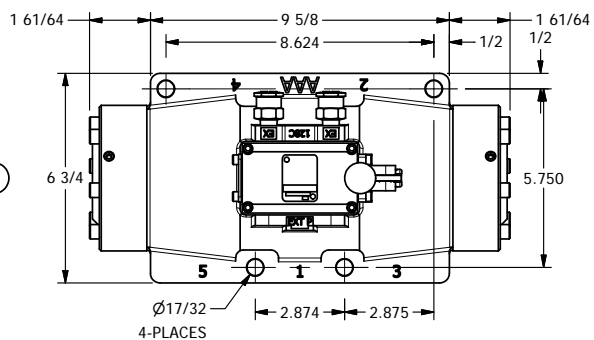

4

3

2

1

AAA
PRODUCTS
INTERNATIONAL

**AAA PRODUCTS
INTERNATIONAL**
7114 Harry Hines Blvd
Dallas, TX 75235

TITLE: 1-1/2" SIDE PORT, LEVER, 2 POS,
FRICTION POS, LEVER SHFT

PART NO.:
DIM_HE12