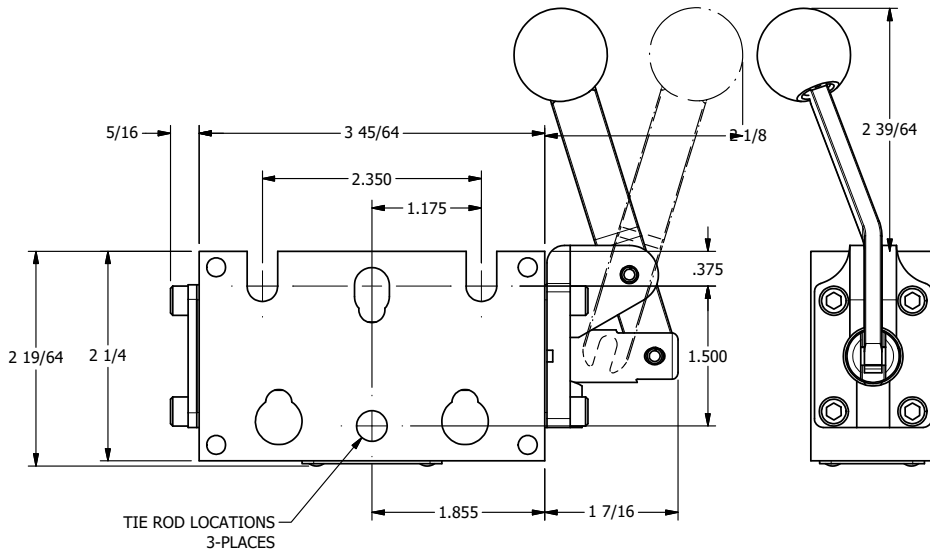

4

3

2

1

**AAA**  
PRODUCTS  
INTERNATIONAL  
7114 Harry Hines Blvd  
Dallas, TX 75235

TITLE: 1/4" STACK, LEVER, 2 POS,  
FRCTN POS, LVR RTRN, BENT LVR LFT,  
RED KNOB, 180D LEVER

DRAWING NO.:  
DIM\_BHE2BLJT