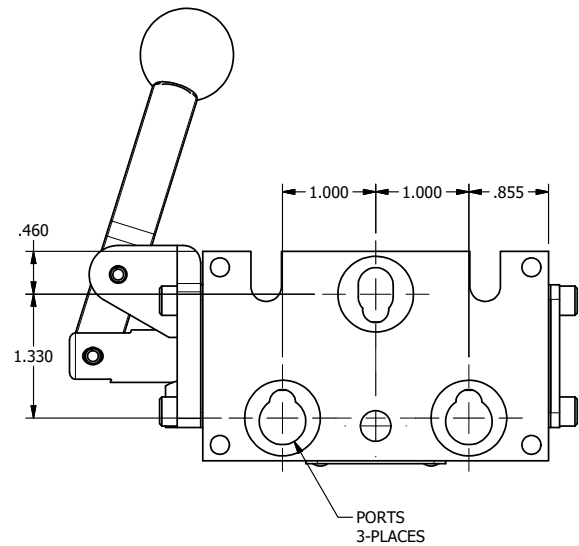

4

3

2

1

**AAA**  
PRODUCTS  
INTERNATIONAL  
7114 Harry Hines Blvd  
Dallas, TX 75235

TITLE: 1/4" STACK, LEVER, 2 POS,  
FRCTN POS, LVR RTRN, BENT LVR LFT,  
RED KNOB, 180D LEVER

DRAWING NO.:  
DIM\_BHE2BLJT