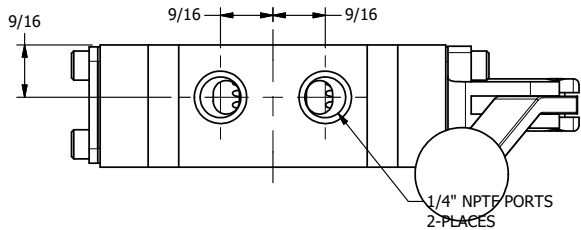

4

3

2

1

**AAA**  
PRODUCTS  
INTERNATIONAL  
7114 Harry Hines Blvd  
Dallas, TX 75235

TITLE: 1/4" STACK, LEVER, 2 POS,  
FRCTN POS, LVR RTRN, BENT LVR LFT,  
RED KNOB, 180D LEVER

DRAWING NO.:  
DIM\_BHE2BLJT