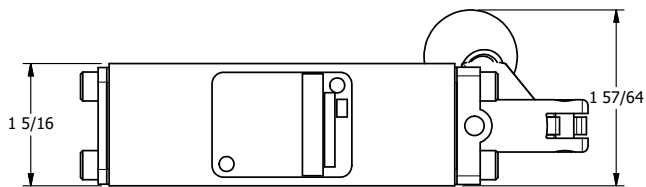

4

3

2

1

**AAA**  
PRODUCTS  
INTERNATIONAL  
7114 Harry Hines Blvd  
Dallas, TX 75235

TITLE: 1/4" STACK, LEVER, 2 POS,  
FRCTN POS, LVR RTRN, BENT LVR LFT,  
RED KNOB, 180D LEVER

DRAWING NO.:  
DIM\_BHE2BLJT