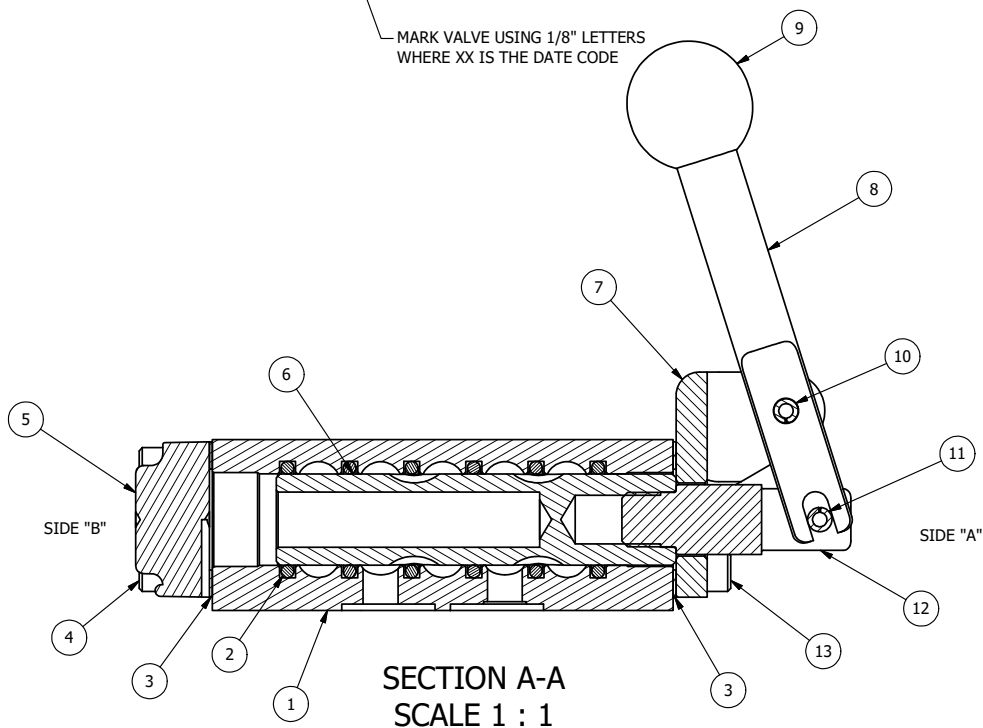

19	1	ZNSPK-2	KIT - SUBPLATE MOUNTING, BRASS NAMUR, (2 EA V-618-SS SCREW, 2 EA V-565 O-RING)
18	1	V-548	O-RING, BUNA-N, 70 DURO, 6MM X 1MM, NAMUR PLUG
17	1	V-547	PLUG, 360 HALF HARD BRASS, NAMUR VALVE
16	1	V-21-SS	SCREW, 1/4-20 X 3/16, SOCKET SET, CUP POINT, 18-8 SS
15	1	DS3-1	SPRING, DETENT, STAINLESS, 1/4" & 3/8" VALVE. LEE SPRING # LC 029B 0 S.
14	1	V-14-SS	BALL, 440C STAINLESS STEEL, 3/16 DIA. FOR DETENT
13	4	V-162-SS	SCREW, 10-24 X 5/8, SOCKET HEAD CAP, STAINLESS STEEL
12	1	HC3-2	CLEVIS - POS. A & C DETENTS, STAINLESS, 1/4" & 3/8" VALVE
11	1	V-48-SS	PIN, ROLL 3/16 X 9/16 18-8 STAINLESS
10	1	V-508-SS	PIN, ROLL 3/16 X 5/8", 18-8 SS
9	1	V-580	KNOB, BLACK (BRASS 3/8-16 INSERT), 1" DIA BALL
8	1	HL3-SS	HAND LEVER, 303 STAINLESS STEEL, 1/4" & 3/8" VALVE
7	1	HE3-5D	END CAP, LEVER, DETENT, 303 STAINLESS STEEL, 1/4" & 3/8" VALVE
6	1	S3	SPOOL - STANDARD, 2 POS, CLSD CTR, 1/4" & 3/8" VALVE
5	1	SEC3-3	END CAP, VENTED, STAINLESS STEEL, 1/4" & 3/8" VALVES
4	4	V-38-SS	SCREW, 10-24 X 3/4, SOCKET HEAD CAP, 18-8 SS
3	2	ECG3	GASKET - END CAP, 1/4" & 3/8" VALVE
2	6	V-39	O-RING, VITON, STD BODY, 1/4" & 3/8" VALVES
1	1	Z2-11	BODY - BRASS, UPPER PILOTS (BUTTON BLEEDER), 1/4" NAMUR
FLG	QTY	PART NO	DESCRIPTION

LIMITS ON DIMENSIONS UNLESS OTHERWISE SPECIFIED		2-PL DECIMAL ± .01 3-PL DECIMAL ± .005 FRACTIONAL ± 1/64 ANGULAR ± 1/2°		AAA PRODUCTS INTERNATIONAL 7114 Harry Hines Blvd Dallas, TX 75235
DRAWN: RMckenna	DATE: 4/30/2015	CHECKED: KWaite	DATE: 5/30/2015	
SCALE: 1 : 1	SHEET: 1 OF 1	RELEASED: HWomack	DATE: 5/30/2015	
TITLE: 1/4" NAMUR, LEVER, 2 POS, DETENT, LEVER RTRN, BRASS & STAINLESS			PART NO.: ZNHD2Q	REV.:

THE INFORMATION CONTAINED WITHIN THIS DOCUMENT IS PROPRIETARY TO AAA PRODUCTS AND MAY NOT BE DISCLOSED WITHOUT PRIOR WRITTEN CONSENT