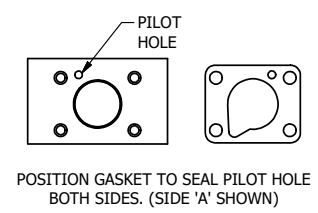

1. NOTES:
   1) ALWAYS GIVE VALVE MODEL, AND PART NUMBER WHEN ORDERING PARTS.
   2) LUBRICATE DETENT BALL, SPRING AND CLEVIS.