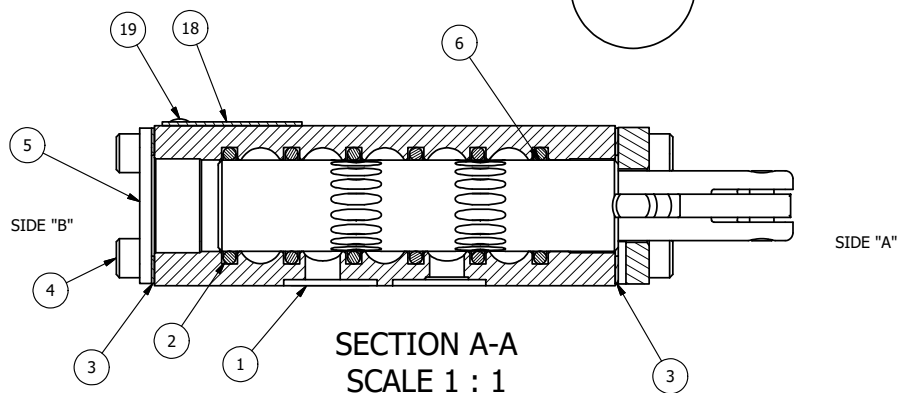

POSITION GASKET TO SEAL PILOT HOLE BOTH SIDES. (SIDE 'A' SHOWN)

NOTES:
1) ALWAYS GIVE VALVE MODEL, AND PART NUMBER WHEN ORDERING PARTS.
2) LUBRICATE DETENT BALL, SPRING AND CLEVIS.

20	1	NSPK-2	KIT - SUBPLATE MOUNTING, NAMUR VALVES
19	2	V-212	SCREW, #2 X 3/16 DRIVE, TYPE U, OVAL HEAD, STAINLESS STEEL
18	1	AN-114	NAMEPLATE, BLANK, FOR VALVES WITH SPRINGS OR DETENTS
17	1	V-548	O-RING, BUNA-N, 70 DURO, 6MM X 1MM, NAMUR PLUG
16	1	V-547	PLUG, 360 HALF HARD BRASS, NAMUR VALVE
15	1	V-21	SCREW, 1/4-20 X 3/16, SOCKET SET, CUP POINT
14	1	DS3	SPRING - DETENT, 1/4" & 3/8" VALVE
13	1	V-14	BALL, CHROME STEEL 3/16 DIA, GRADE 25, FOR DETENT
12	4	V-162	SCREW, 10-24 X 5/8, SOCKET HEAD CAP
11	1	BHC3-2	CLEVIS - A & C POS. DETENT, 1/4" & 3/8" STACKING VALVE
10	1	V-48	PIN, ROLL 3/16 X 9/16, STEEL, ZINC PLATED
9	1	V-542	PIN, ROLL 3/16 X 1/2 ZINC PLATED STEEL FOR HE3-4 END CAP
8	1	HL3-521	HAND LEVER WITH RED KNOB, 1/4" & 3/8" VALVE
7	1	HE3-4D	ENDCAP - HAND, DETENT, 303 STAINLESS, 1/4" & 3/8" STACK VALVE
6	1	S3	SPOOL - STANDARD, 2 POS, CLSD CTR, 1/4" & 3/8" VALVE
5	1	SEC3	END CAP, 304 STAINLESS STEEL, 1/4" & 3/8" VALVE
4	4	V-37	SCREW, 10-24 X 1/2, SOCKET HEAD CAP
3	2	ECG3	GASKET - END CAP, 1/4" & 3/8" VALVE
2	6	V-39	O-RING, VITON, STD BODY, 1/4" & 3/8" VALVES
1	1	B2-11E-W	NAMUR INTERFACE, WITH 3/2 CONVERSION, 1/4" VALVE
FLG	QTY	PART NO	DESCRIPTION