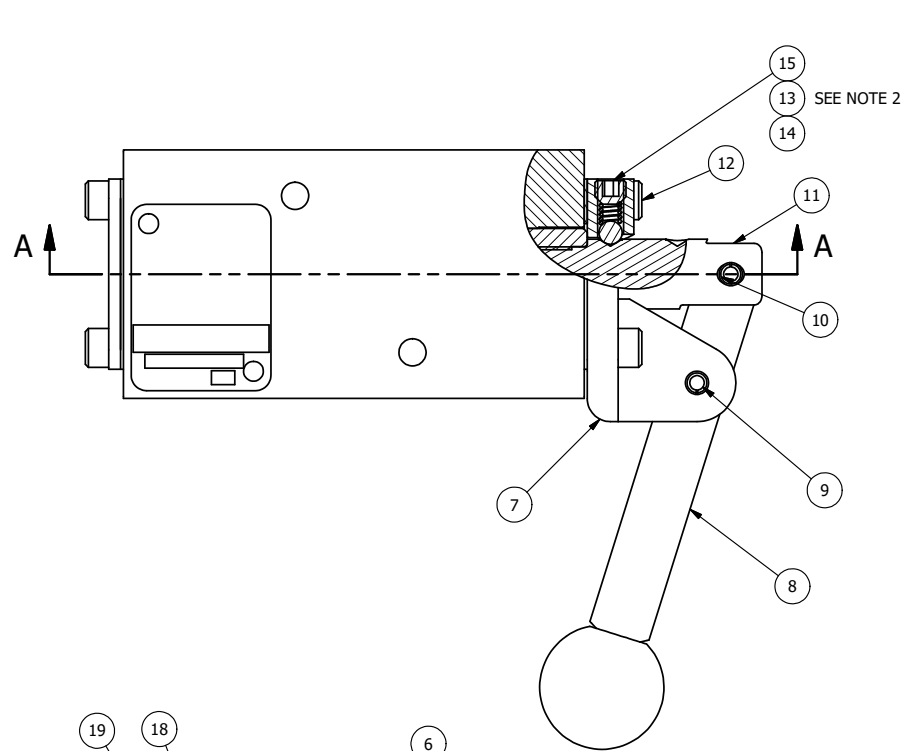

4 | 3 | 2 | 1

POSITION GASKET TO SEAL PILOT HOLE BOTH SIDES. (SIDE 'A' SHOWN)

NOTES:
1) ALWAYS GIVE VALVE MODEL, AND PART NUMBER WHEN ORDERING PARTS.
2) LUBRICATE DETENT BALL, SPRING AND CLEVIS.

20	1	NSPK-2	KIT - SUBPLATE MOUNTING, NAMUR VALVES
19	2	V-212	SCREW, #2 X 3/16 DRIVE, TYPE U, OVAL HEAD, STAINLESS STEEL
18	1	AN-114	NAMEPLATE, BLANK, FOR VALVES WITH SPRINGS OR DETENTS
17	1	V-548	O-RING, BUNA-N, 70 DURO, 6MM X 1MM, NAMUR PLUG
16	1	V-547	PLUG, 360 HALF HARD BRASS, NAMUR VALVE
15	1	V-21	SCREW, 1/4-20 X 3/16, SOCKET SET, CUP POINT
14	1	DS3	SPRING - DETENT, 1/4" & 3/8" VALVE
13	1	V-14	BALL, CHROME STEEL 3/16 DIA, GRADE 25, FOR DETENT
12	4	V-162	SCREW, 10-24 X 5/8, SOCKET HEAD CAP
11	1	BHC3-2	CLEVIS - A & C POS. DETENT, 1/4" & 3/8" STACKING VALVE
10	1	V-48	PIN, ROLL 3/16 X 9/16, STEEL, ZINC PLATED
9	1	V-542	PIN, ROLL 3/16 X 1/2 ZINC PLATED STEEL FOR HE3-4 END CAP
8	1	HL3-521	HAND LEVER WITH RED KNOB, 1/4" & 3/8" VALVE
7	1	HE3-4D	ENDCAP - HAND, DETENT, 303 STAINLESS, 1/4" & 3/8" STACK VALVE
6	1	S3	SPOOL - STANDARD, 2 POS, CLSD CTR, 1/4" & 3/8" VALVE
5	1	SEC3	END CAP, 304 STAINLESS STEEL, 1/4" & 3/8" VALVE
4	4	V-37	SCREW, 10-24 X 1/2, SOCKET HEAD CAP
3	2	ECG3	GASKET - END CAP, 1/4" & 3/8" VALVE
2	6	V-39	O-RING, VITON, STD BODY, 1/4" & 3/8" VALVES
1	1	B2-11E-W	NAMUR INTERFACE, WITH 3/2 CONVERSION, 1/4" VALVE
FLG	QTY	PART NO	DESCRIPTION