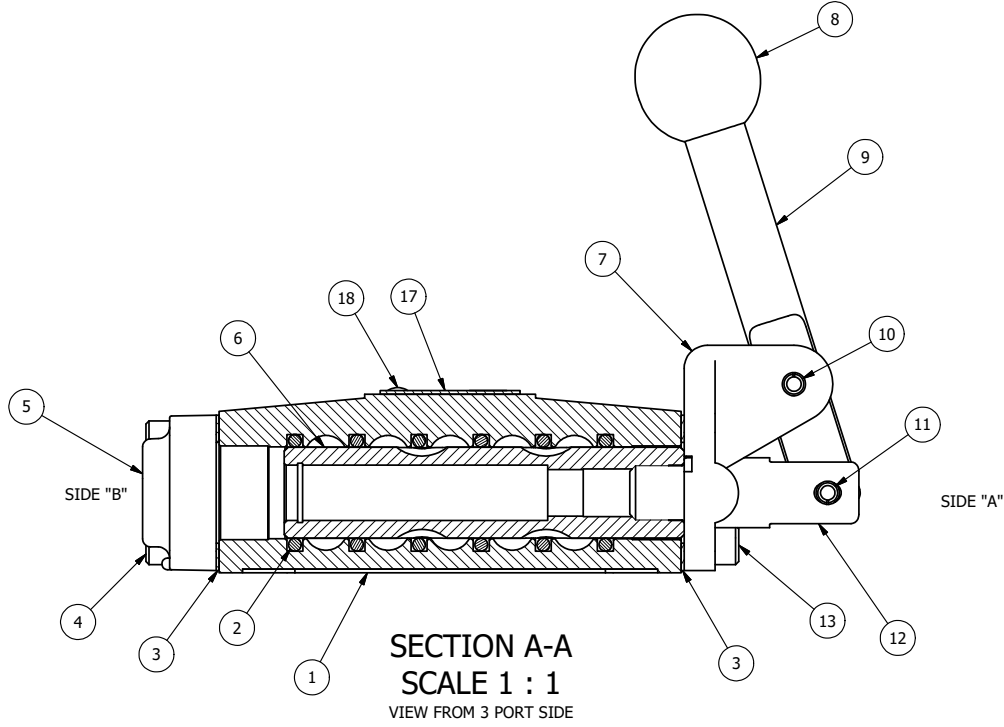

POSITION GASKET ON END OF VALVE SO MOUNTING HOLES ALIGN BOTH ENDS (SIDE 'A' SHOWN)

- NOTES:
 1) ALWAYS GIVE VALVE MODEL, AND PART NUMBER WHEN ORDERING PARTS.
 2) LUBRICATE DETENT BALL, SPRING AND CLEVIS.
 3) APPLY ANTI-SEIZE COMPOUND LIGHTLY TO THE FIRST 1/4" OF THE SCREW THREAD. APPLICATION SHOULD BE AROUND THE THREAD OF THE SCREW.

| | | | |
|-----|-----|----------|---|
| 18 | 2 | V-212 | SCREW, #2 X 3/16 DRIVE, TYPE U, OVAL HEAD, STAINLESS STEEL |
| 17 | 1 | AN-106 | NAMEPLATE, BLANK, STAINLESS STEEL |
| 16 | 1 | V-14-SS | BALL, 440C STAINLESS STEEL, 3/16 DIA. FOR DETENT |
| 15 | 1 | DS3-1 | SPRING, DETENT, STAINLESS, 1/4" & 3/8" VALVE. LEE SPRING # LC 0298 0 S. |
| 14 | 1 | V-21-SS | SCREW, 1/4-20 X 3/16, SOCKET SET, CUP POINT, 18-8 SS |
| 13 | 4 | V-162-SS | SCREW, 10-24 X 5/8, SOCKET HEAD CAP, STAINLESS STEEL |
| 12 | 1 | HC3-2 | CLEVIS - POS. A & C DETENTS, STAINLESS, 1/4" & 3/8" VALVE |
| 11 | 1 | V-48-SS | PIN, ROLL 3/16 X 9/16 18-8 STAINLESS |
| 10 | 1 | V-508-SS | PIN, ROLL 3/16 X 5/8", 18-8 SS |
| 9 | 1 | HL3-SS | HAND LEVER, 303 STAINLESS STEEL, 1/4" & 3/8" VALVE |
| 8 | 1 | V-580 | KNOB, BLACK (BRASS 3/8-16 INSERT), 1" DIA BALL |
| 7 | 1 | HE3-5D | END CAP, LEVER, DETENT, 303 STAINLESS STEEL, 1/4" & 3/8" VALVE |
| 6 | 1 | SSH3-SS | SPOOL - STANDARD, 2 POS, CLSD CTR, STAINLESS, 1/4" & 3/8" VALVE |
| 5 | 1 | SEC3-3 | END CAP, VENTED, STAINLESS STEEL, 1/4" & 3/8" VALVES |
| 4 | 4 | V-38-SS | SCREW, 10-24 X 3/4, SOCKET HEAD CAP, 18-8 SS |
| 3 | 2 | ECG3 | GASKET - END CAP, 1/4" & 3/8" VALVE |
| 2 | 6 | V-39 | O-RING, VITON, STD BODY, 1/4" & 3/8" VALVES |
| 1 | 1 | B3-2-SS | BODY - STAINLESS STEEL, PLAIN, NO PILOTS, 3/8" SIDE PORT VALVE |
| FLG | QTY | PART NO | DESCRIPTION |