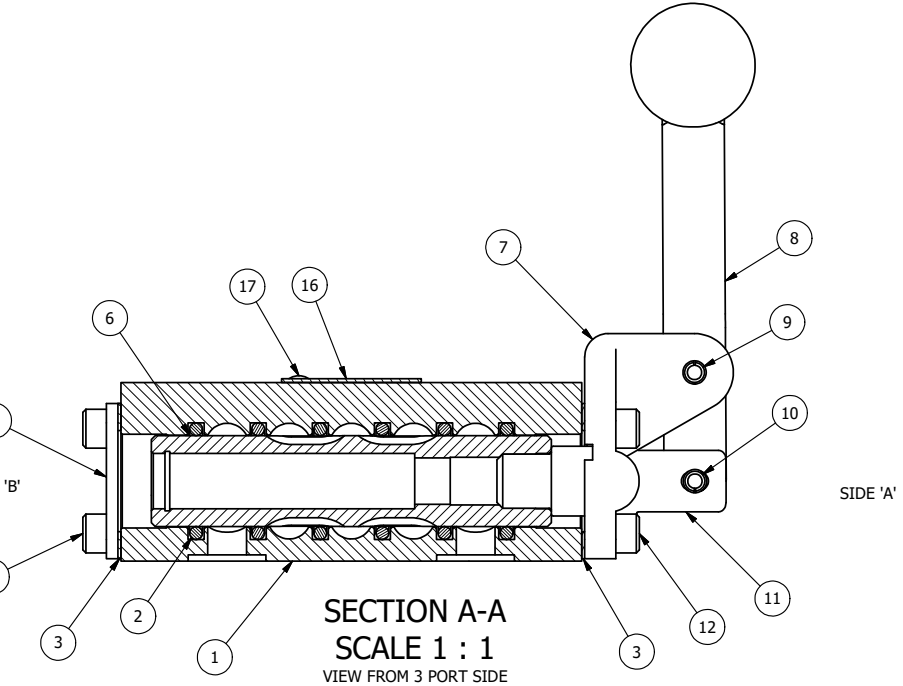

4

3

2

1

A

A

B

B

POSITION GASKET ON END OF VALVE SO MOUNTING HOLES ALIGN BOTH ENDS (SIDE 'A' SHOWN)

1. NOTES:
   1) ALWAYS GIVE VALVE MODEL, AND PART NUMBER WHEN ORDERING PARTS.
   2) LUBRICATE DETENT BALL, SPRING AND CLEVIS.

18	1	SPK-3	KIT - SUBPLATE MOUNTING, 3/8" SUBPLATE VALVES
17	2	V-212	SCREW, #2 X 3/16 DRIVE, TYPE U, OVAL HEAD, STAINLESS STEEL
16	1	AN-114	NAMEPLATE, BLANK, FOR VALVES WITH SPRINGS OR DETENTS
15	1	V-21	SCREW, 1/4-20 X 3/16, SOCKET SET, CUP POINT
14	1	DS3	SPRING - DETENT, 1/4" & 3/8" VALVE
13	1	V-14	BALL, CHROME STEEL 3/16 DIA, GRADE 25, FOR DETENT
12	4	V-162	SCREW, 10-24 X 5/8, SOCKET HEAD CAP
11	1	HC3-3	CLEVIS - 3 POS. DETENT, 1/4" & 3/8" VALVE
10	1	V-48	PIN, ROLL 3/16 X 9/16, STEEL, ZINC PLATED
9	1	V-508	PIN, ROLL 3/16 X 5/8 ZINC PLATED STEEL FOR 1/4 FOOT ENDCAP
8	1	HL3-521B20	HAND LEVER WITH RED KNOB, BENT 20 DEG SIDEWAYS, 1/4" & 3/8" VALVES
7	1	HE3-5D	END CAP, LEVER, DETENT, 303 STAINLESS STEEL, 1/4" & 3/8" VALVE
6	1	SSH3D	SPOOL - 'D', 3 POS, REGEN CTR, 1/4" & 3/8" VALVE
5	1	SEC3	END CAP, 304 STAINLESS STEEL, 1/4" & 3/8" VALVE
4	4	V-37	SCREW, 10-24 X 1/2, SOCKET HEAD CAP
3	2	ECG3	GASKET - END CAP, 1/4" & 3/8" VALVE
2	6	V-39	O-RING, VITON, STD BODY, 1/4" & 3/8" VALVES
1	1	BP3-2E	BODY - SOLID, PLAIN, NO PILOTS, ANODIZED, 3/8" SUBPLATE VALVE
FLG	QTY	PART NO	DESCRIPTION

LIMITS ON DIMENSIONS UNLESS OTHERWISE SPECIFIED		2-PL DECIMAL ± .01 3-PL DECIMAL ± .005 FRACTIONAL ± 1/64 ANGULAR ± 1/2°		AAA PRODUCTS INTERNATIONAL 7114 Harry Hines Blvd Dallas, TX 75235
DRAWN: RMckenna	DATE: 12/28/2022	CHECKED: KWaite	DATE: 12/28/2022	
SCALE: 1:1	SHEET: 1 OF 1	RELEASED: HWomack	DATE: 12/28/2022	
TITLE: 3/8" SUBPLATE, LEVER, 3 POS, DETENT, LEVER SHFT, REGEN CTR SPL, BNT LVR LFT, HVT DUTY, RED KNOB				PART NO.: HD3PDBLHJ

4

3

2

1

A

A

THE INFORMATION CONTAINED WITHIN THIS DOCUMENT IS PROPRIETARY TO AAA PRODUCTS AND MAY NOT BE DISCLOSED WITHOUT PRIOR WRITTEN CONSENT