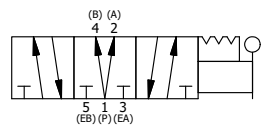

LIMITS ON DIMENSIONS UNLESS OTHERWISE SPECIFIED		2-PL DECIMAL ± .01 3-PL DECIMAL ± .005 FRACTIONAL ± 1/64 ANGULAR ± 1/2°		AAA PRODUCTS INTERNATIONAL 7114 Harry Hines Blvd Dallas, TX 75235
DRAWN: RMckenna	DATE: 12/28/2022	CHECKED: KWaite	DATE: 12/28/2022	
SCALE: 1:1	SHEET: 1 OF 1	RELEASED: HWomack	DATE: 12/28/2022	
TITLE: 3/8" SUBPLATE, LEVER, 3 POS, DETENT, LEVER SHFT, REGEN CTR SPL, BNT LVR LFT, HVT DUTY, RED KNOB				PART NO.: HD3PDBLHJ