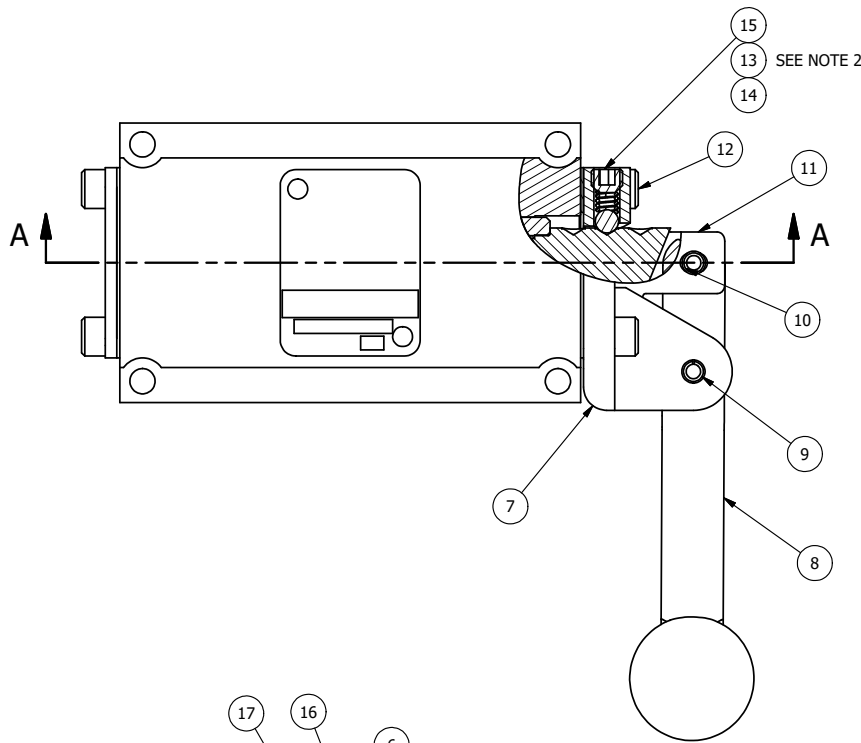

4 | 3 | 2 | 1

POSITION GASKET ON END OF VALVE SO MOUNTING HOLES ALIGN BOTH ENDS (SIDE 'A' SHOWN)

NOTES:
1) ALWAYS GIVE VALVE MODEL, AND PART NUMBER WHEN ORDERING PARTS.
2) LUBRICATE DETENT BALL, SPRING AND CLEVIS.

18	1	SPK-3	KIT - SUBPLATE MOUNTING, 3/8" SUBPLATE VALVES
17	2	V-212	SCREW, #2 X 3/16 DRIVE, TYPE U, OVAL HEAD, STAINLESS STEEL
16	1	AN-114	NAMEPLATE, BLANK, FOR VALVES WITH SPRINGS OR DETENTS
15	1	V-21	SCREW, 1/4-20 X 3/16, SOCKET SET, CUP POINT
14	1	DS3	SPRING - DETENT, 1/4" & 3/8" VALVE
13	1	V-14	BALL, CHROME STEEL 3/16 DIA, GRADE 25, FOR DETENT
12	4	V-162	SCREW, 10-24 X 5/8, SOCKET HEAD CAP
11	1	BHC3-3	CLEVIS - TRIPLE DETENT, 1/4" & 3/8" STACKING VALVE
10	1	V-48	PIN, ROLL 3/16 X 9/16, STEEL, ZINC PLATED
9	1	V-542	PIN, ROLL 3/16 X 1/2 ZINC PLATED STEEL FOR HE3-4 END CAP
8	1	HL3-521B20	HAND LEVER WITH RED KNOB, BENT 20 DEG SIDEWAYS, 1/4" & 3/8" VALVES
7	1	HE3-4D	ENDCAP - HAND, DETENT, 303 STAINLESS, 1/4" & 3/8" STACK VALVE
6	1	S3	SPOOL - STANDARD, 2 POS, CLSD CTR, 1/4" & 3/8" VALVE
5	1	SEC3	END CAP, 304 STAINLESS STEEL, 1/4" & 3/8" VALVE
4	4	V-37	SCREW, 10-24 X 1/2, SOCKET HEAD CAP
3	2	ECG3	GASKET - END CAP, 1/4" & 3/8" VALVE
2	6	V-39	O-RING, VITON, STD BODY, 1/4" & 3/8" VALVES
1	1	BP3-2E	BODY - SOLID, PLAIN, NO PILOTS, ANODIZED, 3/8" SUBPLATE VALVE
FLG	QTY	PART NO	DESCRIPTION

LIMITS ON DIMENSIONS
UNLESS OTHERWISE SPECIFIED
2-PL DECIMAL ± .01
3-PL DECIMAL ± .005
FRACTIONAL ± 1/64
ANGULAR ± 1/2°

AAA PRODUCTS INTERNATIONAL
7114 Harry Hines Blvd
Dallas, TX 75235

DRAWN: RMckenna DATE: 12/28/2022 CHECKED: KWaite DATE: 12/28/2022
SCALE: 1:1 SHEET: 1 OF 1 RELEASED: HWomack DATE: 12/28/2022

TITLE: 3/8" SUBPLATE, LEVER, 3 POS, DETENT, LEVER RTRN, BNT LVR RIGHT, RED KNOB, 270D LVR
PART NO.: HD3PBRJRT
REV.:

4 | 3 | 2 | 1

THE INFORMATION CONTAINED WITHIN THIS DOCUMENT IS PROPRIETARY TO AAA PRODUCTS AND MAY NOT BE DISCLOSED WITHOUT PRIOR WRITTEN CONSENT