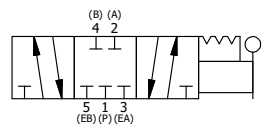

LIMITS ON DIMENSIONS
UNLESS OTHERWISE SPECIFIED
2-PL DECIMAL ± .01
3-PL DECIMAL ± .005
FRACTIONAL ± 1/64
ANGULAR ± 1/2°

AAA PRODUCTS INTERNATIONAL
7114 Harry Hines Blvd
Dallas, TX 75235

DRAWN: RMckenna DATE: 12/28/2022 CHECKED: KWaite DATE: 12/28/2022
SCALE: 1:1 SHEET: 1 OF 1 RELEASED: HWomack DATE: 12/28/2022

TITLE: 3/8" SUBPLATE, LEVER, 3 POS, DETENT, LEVER RTRN, BNT LVR RIGHT, RED KNOB, 270D LVR
PART NO.: HD3PBRJRT
REV.: