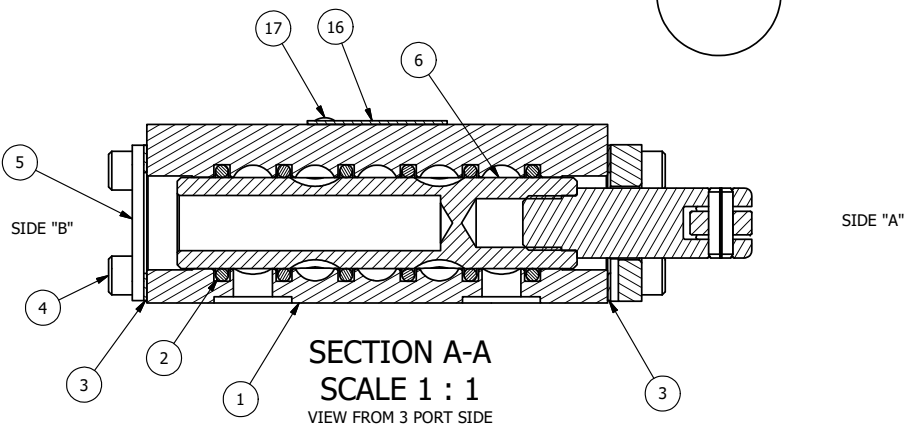

4 | 3 | 2 | 1

POSITION GASKET ON END OF VALVE SO MOUNTING HOLES ALIGN BOTH ENDS (SIDE 'A' SHOWN)

NOTES:
1) ALWAYS GIVE VALVE MODEL, AND PART NUMBER WHEN ORDERING PARTS.
2) LUBRICATE DETENT BALL, SPRING AND CLEVIS.

18	1	SPK-3	KIT - SUBPLATE MOUNTING, 3/8" SUBPLATE VALVES
17	2	V-212	SCREW, #2 X 3/16 DRIVE, TYPE U, OVAL HEAD, STAINLESS STEEL
16	1	AN-114	NAMEPLATE, BLANK, FOR VALVES WITH SPRINGS OR DETENTS
15	1	V-21	SCREW, 1/4-20 X 3/16, SOCKET SET, CUP POINT
14	1	DS3	SPRING - DETENT, 1/4" & 3/8" VALVE
13	1	V-14	BALL, CHROME STEEL 3/16 DIA, GRADE 25, FOR DETENT
12	4	V-162	SCREW, 10-24 X 5/8, SOCKET HEAD CAP
11	1	BHC3-3	CLEVIS - TRIPLE DETENT, 1/4" & 3/8" STACKING VALVE
10	1	V-48	PIN, ROLL 3/16 X 9/16, STEEL, ZINC PLATED
9	1	V-542	PIN, ROLL 3/16 X 1/2 ZINC PLATED STEEL FOR HE3-4 END CAP
8	1	HL3-521B20	HAND LEVER WITH RED KNOB, BENT 20 DEG SIDEWAYS, 1/4" & 3/8" VALVES
7	1	HE3-4D	ENDCAP - HAND, DETENT, 303 STAINLESS, 1/4" & 3/8" STACK VALVE
6	1	S3	SPOOL - STANDARD, 2 POS, CLSD CTR, 1/4" & 3/8" VALVE
5	1	SEC3	END CAP, 304 STAINLESS STEEL, 1/4" & 3/8" VALVE
4	4	V-37	SCREW, 10-24 X 1/2, SOCKET HEAD CAP
3	2	ECG3	GASKET - END CAP, 1/4" & 3/8" VALVE
2	6	V-39	O-RING, VITON, STD BODY, 1/4" & 3/8" VALVES
1	1	BP3-2E	BODY - SOLID, PLAIN, NO PILOTS, ANODIZED, 3/8" SUBPLATE VALVE
FLG	QTY	PART NO	DESCRIPTION

LIMITS ON DIMENSIONS
UNLESS OTHERWISE SPECIFIED
2-PL DECIMAL ± .01
3-PL DECIMAL ± .005
FRACTIONAL ± 1/64
ANGULAR ± 1/2°

AAA PRODUCTS INTERNATIONAL
7114 Harry Hines Blvd
Dallas, TX 75235

DRAWN: RMckenna DATE: 12/28/2022 CHECKED: KWaite DATE: 12/28/2022
SCALE: 1:1 SHEET: 1 OF 1 RELEASED: HWomack DATE: 12/28/2022

TITLE: 3/8" SUBPLATE, LEVER, 3 POS, DETENT, LEVER RTRN, BNT LVR RIGHT, RED KNOB, 270D LVR
PART NO.: HD3PBRJRT
REV.:

4 | 3 | 2 | 1

THE INFORMATION CONTAINED WITHIN THIS DOCUMENT IS PROPRIETARY TO AAA PRODUCTS AND MAY NOT BE DISCLOSED WITHOUT PRIOR WRITTEN CONSENT