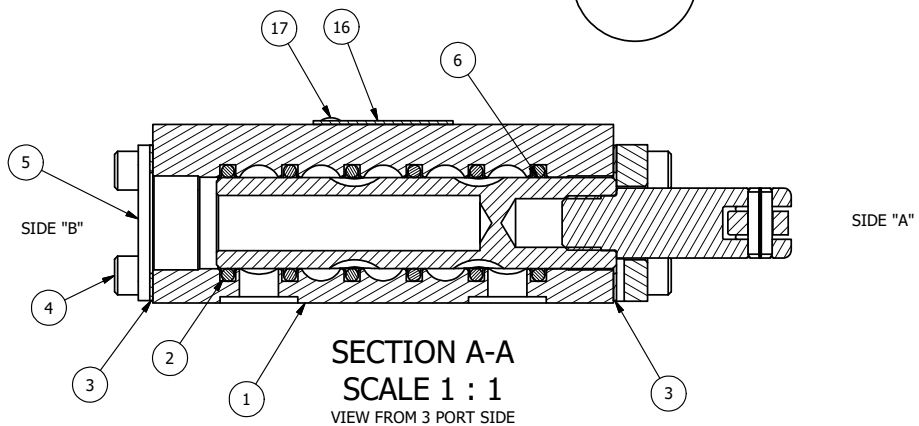

18	1	SPK-3	KIT - SUBPLATE MOUNTING, 3/8" SUBPLATE VALVES
17	2	V-212	SCREW, #2 X 3/16 DRIVE, TYPE U, OVAL HEAD, STAINLESS STEEL
16	1	AN-114	NAMEPLATE, BLANK, FOR VALVES WITH SPRINGS OR DETENTS
15	1	V-21	SCREW, 1/4-20 X 3/16, SOCKET SET, CUP POINT
14	1	DS3	SPRING - DETENT, 1/4" & 3/8" VALVE
13	1	V-14	BALL, CHROME STEEL 3/16 DIA, GRADE 25, FOR DETENT
12	4	V-162	SCREW, 10-24 X 5/8, SOCKET HEAD CAP
11	1	BHC3-2	CLEVIS - A & C POS. DETENT, 1/4" & 3/8" STACKING VALVE
10	1	V-48	PIN, ROLL 3/16 X 9/16, STEEL, ZINC PLATED
9	1	V-542	PIN, ROLL 3/16 X 1/2 ZINC PLATED STEEL FOR HE3-4 END CAP
8	1	HL3-521B20	HAND LEVER WITH RED KNOB, BENT 20 DEG SIDEWAYS, 1/4" & 3/8" VALVES
7	1	HE3-4D	ENDCAP - HAND, DETENT, 303 STAINLESS, 1/4" & 3/8" STACK VALVE
6	1	S3	SPOOL - STANDARD, 2 POS, CLSD CTR, 1/4" & 3/8" VALVE
5	1	SEC3	END CAP, 304 STAINLESS STEEL, 1/4" & 3/8" VALVE
4	4	V-37	SCREW, 10-24 X 1/2, SOCKET HEAD CAP
3	2	ECG3	GASKET - END CAP, 1/4" & 3/8" VALVE
2	6	V-39	O-RING, VITON, STD BODY, 1/4" & 3/8" VALVES
1	1	BP3-2E	BODY - SOLID, PLAIN, NO PILOTS, ANODIZED, 3/8" SUBPLATE VALVE
FLG	QTY	PART NO	DESCRIPTION

LIMITS ON DIMENSIONS
UNLESS OTHERWISE SPECIFIED
2-PL DECIMAL ± .01
3-PL DECIMAL ± .005
FRACTIONAL ± 1/64
ANGULAR ± 1/2°

AAA PRODUCTS INTERNATIONAL
7114 Harry Hines Blvd
Dallas, TX 75235

DRAWN: RMckenna DATE: 12/29/2022 CHECKED: KWaite DATE: 12/29/2022
SCALE: 1 : 1 SHEET: 1 OF 1 RELEASED: HWomack DATE: 12/29/2022

TITLE: 3/8" SUBPLATE, LEVER, 2 POS, DETENT, LVR RTRN, BENT LVR LFT, RED KNOB, 270D LVR
PART NO.: HD3PBLJQRT
REV.:

4 | 3 | 2 | 1

THE INFORMATION CONTAINED WITHIN THIS DOCUMENT IS PROPRIETARY TO AAA PRODUCTS AND MAY NOT BE DISCLOSED WITHOUT PRIOR WRITTEN CONSENT