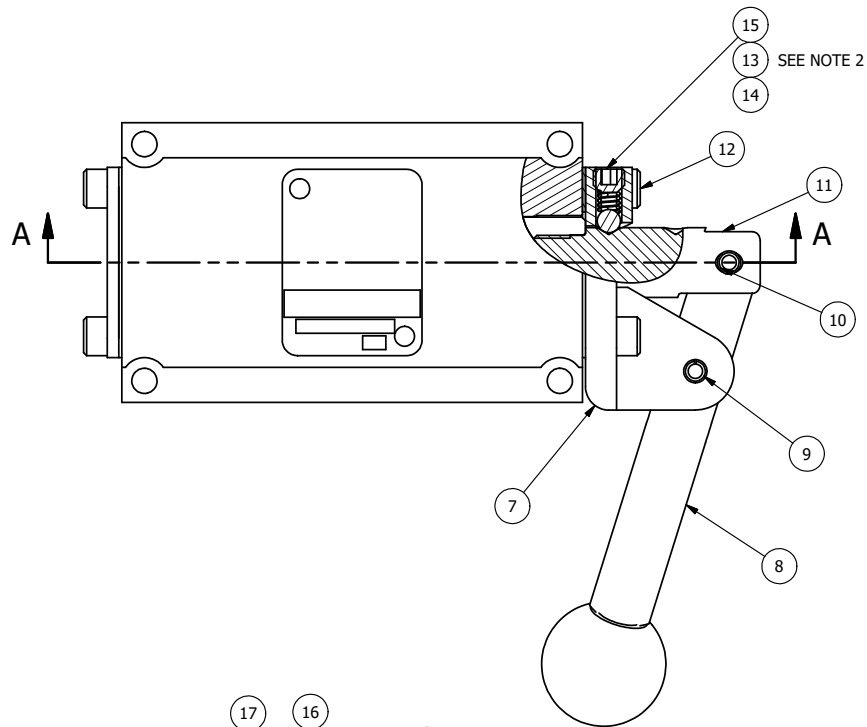

4 | 3 | 2 | 1

POSITION GASKET ON END OF VALVE SO MOUNTING HOLES ALIGN BOTH ENDS (SIDE 'A' SHOWN)

NOTES:
1) ALWAYS GIVE VALVE MODEL, AND PART NUMBER WHEN ORDERING PARTS.
2) LUBRICATE DETENT BALL, SPRING AND CLEVIS.