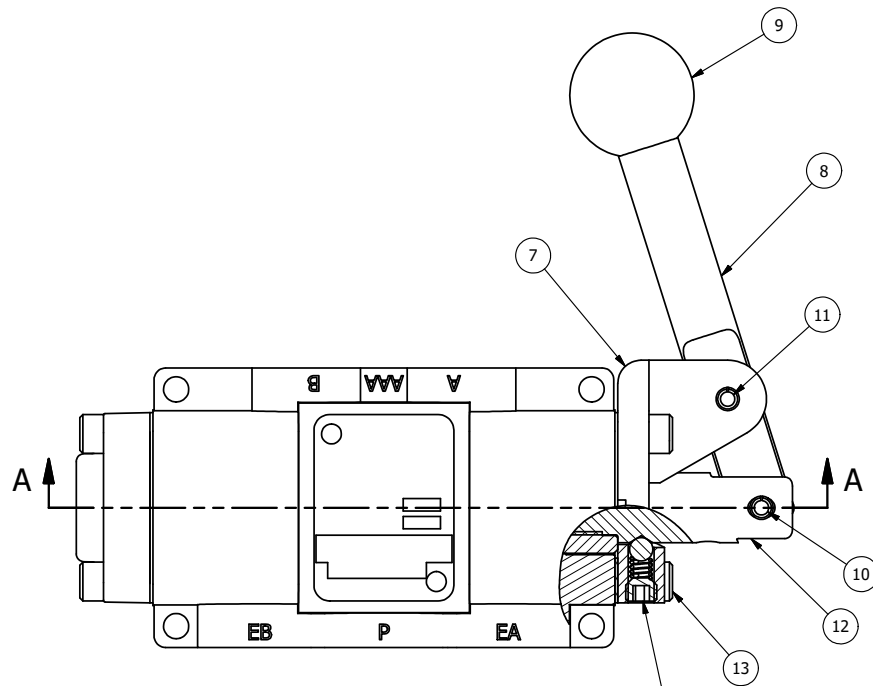

4 | 3 | 2 | 1

POSITION GASKET ON END OF VALVE SO MOUNTING HOLES ALIGN BOTH ENDS (SIDE 'A' SHOWN)

NOTES:
 1) ALWAYS GIVE VALVE MODEL, AND PART NUMBER WHEN ORDERING PARTS.
 2) LUBRICATE DETENT BALL, SPRING AND CLEVIS.

18	2	V-212	SCREW, #2 X 3/16 DRIVE, TYPE U, OVAL HEAD, STAINLESS STEEL
17	1	AN-106	NAMEPLATE, BLANK, STAINLESS STEEL
16	1	V-21	SCREW, 1/4-20 X 3/16, SOCKET SET, CUP POINT
15	1	DS3	SPRING - DETENT, 1/4" & 3/8" VALVE
14	1	V-14	BALL, CHROME STEEL 3/16 DIA, GRADE 25, FOR DETENT
13	4	V-162-SS	SCREW, 10-24 X 5/8, SOCKET HEAD CAP, STAINLESS STEEL
12	1	BHC3-2	CLEVIS - A & C POS. DETENT, STAINLESS, 1/4" & 3/8" STACKING VALVE
11	1	V-542	PIN, ROLL 3/16 X 1/2 ZINC PLATED STEEL FOR HE3-4 END CAP
10	1	V-48-SS	PIN, ROLL 3/16 X 9/16 18-8 STAINLESS
9	1	V-521	KNOB, RED (BRASS 3/8-16 INSERT), 1" DIA BALL, 1/4" & 3/8" VALVE
8	1	HL3-SS	HAND LEVER, 303 STAINLESS STEEL, 1/4" & 3/8" VALVE
7	1	HE3-4D	ENDCAP - HAND, DETENT, 303 STAINLESS, 1/4" & 3/8" STACK VALVE
6	1	SSH3-SS	SPOOL - STANDARD, 2 POS, CLSD CTR, STAINLESS, 1/4" & 3/8" VALVE
5	1	SEC3-3	END CAP, VENTED, STAINLESS STEEL, 1/4" & 3/8" VALVES
4	4	V-38-SS	SCREW, 10-24 X 3/4, SOCKET HEAD CAP, 18-8 SS
3	2	ECG3	GASKET - END CAP, 1/4" & 3/8" VALVE
2	6	V-39	O-RING, VITON, STD BODY, 1/4" & 3/8" VALVES
1	1	B3-2-SS	BODY - STAINLESS STEEL, PLAIN, NO PILOTS, 3/8" SIDE PORT VALVE
FLG	QTY	PART NO	DESCRIPTION

SEE NOTE 2

LIMITS ON DIMENSIONS UNLESS OTHERWISE SPECIFIED		2-PL DECIMAL ± .01 3-PL DECIMAL ± .005 FRACTIONAL ± 1/64 ANGULAR ± 1/2°		AAA PRODUCTS INTERNATIONAL 7114 Harry Hines Blvd Dallas, TX 75235
DRAWN: RMckenna	DATE: 12/29/2022	CHECKED: KWaite	DATE: 12/29/2022	
SCALE: 1 : 1	SHEET: 1 OF 1	RELEASED: HWomack	DATE: 12/29/2022	
TITLE: 3/8" SIDE PORT, LEVER, 2 POS, DETENT, LVR RTRN, RED KNOB, 90D LVR, STAINLESS			PART NO.: HD3JQRSS	REV.: