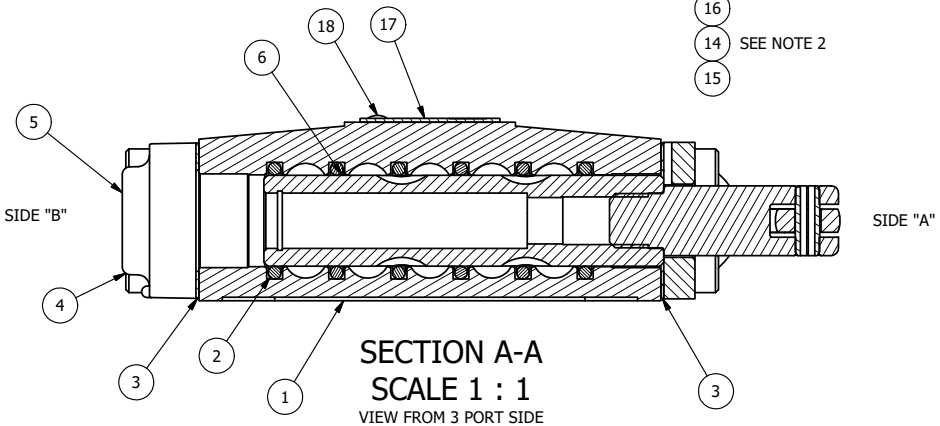

4 | 3 | 2 | 1

POSITION GASKET ON END OF VALVE SO MOUNTING HOLES ALIGN BOTH ENDS (SIDE 'A' SHOWN)

NOTES:
 1) ALWAYS GIVE VALVE MODEL, AND PART NUMBER WHEN ORDERING PARTS.
 2) LUBRICATE DETENT BALL, SPRING AND CLEVIS.

18	2	V-212	SCREW, #2 X 3/16 DRIVE, TYPE U, OVAL HEAD, STAINLESS STEEL
17	1	AN-106	NAMEPLATE, BLANK, STAINLESS STEEL
16	1	V-21	SCREW, 1/4-20 X 3/16, SOCKET SET, CUP POINT
15	1	DS3	SPRING - DETENT, 1/4" & 3/8" VALVE
14	1	V-14	BALL, CHROME STEEL 3/16 DIA, GRADE 25, FOR DETENT
13	4	V-162-SS	SCREW, 10-24 X 5/8, SOCKET HEAD CAP, STAINLESS STEEL
12	1	BHC3-2	CLEVIS - A & C POS. DETENT, STAINLESS, 1/4" & 3/8" STACKING VALVE
11	1	V-542	PIN, ROLL 3/16 X 1/2 ZINC PLATED STEEL FOR HE3-4 END CAP
10	1	V-48-SS	PIN, ROLL 3/16 X 9/16 18-8 STAINLESS
9	1	V-521	KNOB, RED (BRASS 3/8-16 INSERT), 1" DIA BALL, 1/4" & 3/8" VALVE
8	1	HL3-SS	HAND LEVER, 303 STAINLESS STEEL, 1/4" & 3/8" VALVE
7	1	HE3-4D	ENDCAP - HAND, DETENT, 303 STAINLESS, 1/4" & 3/8" STACK VALVE
6	1	SSH3-SS	SPOOL - STANDARD, 2 POS, CLSD CTR, STAINLESS, 1/4" & 3/8" VALVE
5	1	SEC3-3	END CAP, VENTED, STAINLESS STEEL, 1/4" & 3/8" VALVES
4	4	V-38-SS	SCREW, 10-24 X 3/4, SOCKET HEAD CAP, 18-8 SS
3	2	ECG3	GASKET - END CAP, 1/4" & 3/8" VALVE
2	6	V-39	O-RING, VITON, STD BODY, 1/4" & 3/8" VALVES
1	1	B3-2-SS	BODY - STAINLESS STEEL, PLAIN, NO PILOTS, 3/8" SIDE PORT VALVE
FLG	QTY	PART NO	DESCRIPTION

SEE NOTE 2

LIMITS ON DIMENSIONS UNLESS OTHERWISE SPECIFIED		2-PL DECIMAL ± .01 3-PL DECIMAL ± .005 FRACTIONAL ± 1/64 ANGULAR ± 1/2°		AAA PRODUCTS INTERNATIONAL 7114 Harry Hines Blvd Dallas, TX 75235
DRAWN: RMckenna	DATE: 12/29/2022	CHECKED: KWaite	DATE: 12/29/2022	
SCALE: 1 : 1	SHEET: 1 OF 1	RELEASED: HWomack	DATE: 12/29/2022	
TITLE: 3/8" SIDE PORT, LEVER, 2 POS, DETENT, LVR RTRN, RED KNOB, 90D LVR, STAINLESS			PART NO.: HD3JQRSS	REV.: