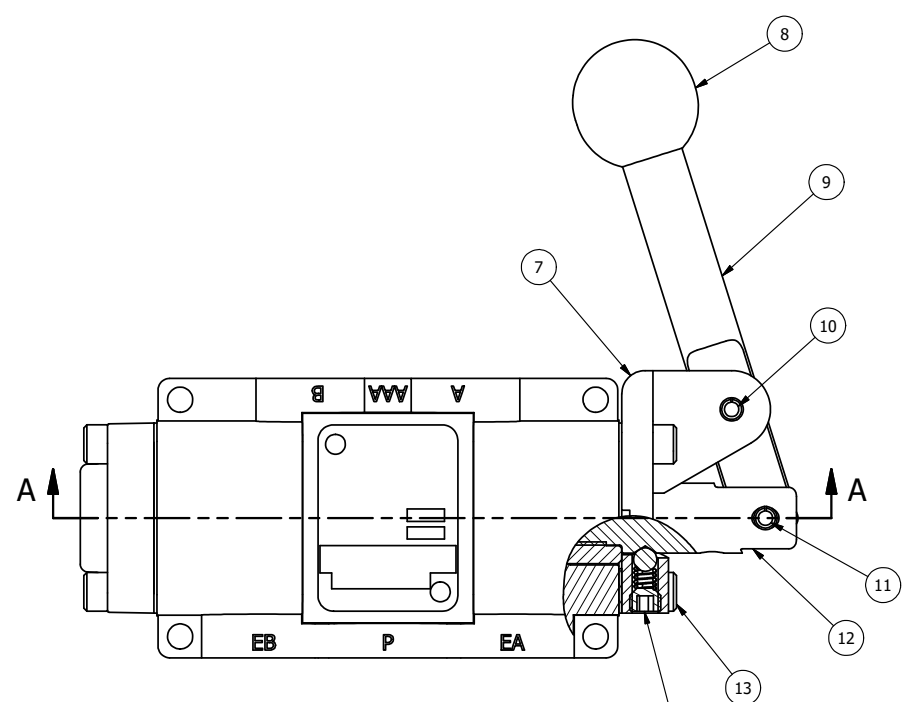

4 | 3 | 2 | 1

POSITION GASKET ON END OF VALVE SO  
MOUNTING HOLES ALIGN  
BOTH ENDS (SIDE 'A' SHOWN)

NOTES:  
1) ALWAYS GIVE VALVE MODEL, AND PART NUMBER WHEN ORDERING PARTS.  
2) LUBRICATE DETENT BALL, SPRING AND CLEVIS.

SEE NOTE 2

SECTION A-A  
SCALE 1 : 1  
VIEW FROM 3 PORT SIDE

18	2	V-212	SCREW, #2 X 3/16 DRIVE, TYPE U, OVAL HEAD, STAINLESS STEEL
17	1	AN-106	NAMEPLATE, BLANK, STAINLESS STEEL
16	1	V-21	SCREW, 1/4-20 X 3/16, SOCKET SET, CUP POINT
15	1	DS3	SPRING - DETENT, 1/4" & 3/8" VALVE
14	1	V-14	BALL, CHROME STEEL 3/16 DIA, GRADE 25, FOR DETENT
13	4	V-162-SS	SCREW, 10-24 X 5/8, SOCKET HEAD CAP, STAINLESS STEEL
12	1	BHC3-2	CLEVIS - A & C POS. DETENT, STAINLESS, 1/4" & 3/8" STACKING VALVE
11	1	V-48-SS	PIN, ROLL 3/16 X 9/16 18-8 STAINLESS
10	1	V-542	PIN, ROLL 3/16 X 1/2 ZINC PLATED STEEL FOR HE3-4 END CAP
9	1	HL3-SS	HAND LEVER, 303 STAINLESS STEEL, 1/4" & 3/8" VALVE
8	1	V-580	KNOB, BLACK (BRASS 3/8-16 INSERT), 1" DIA BALL
7	1	HE3-4D	ENDCAP - HAND, DETENT, 303 STAINLESS, 1/4" & 3/8" STACK VALVE
6	1	SSH3-SS	SPOOL - STANDARD, 2 POS, CLSD CTR, STAINLESS, 1/4" & 3/8" VALVE
5	1	SEC3-3	END CAP, VENTED, STAINLESS STEEL, 1/4" & 3/8" VALVES
4	4	V-38-SS	SCREW, 10-24 X 3/4, SOCKET HEAD CAP, 18-8 SS
3	2	ECG3	GASKET - END CAP, 1/4" & 3/8" VALVE
2	6	V-39	O-RING, VITON, STD BODY, 1/4" & 3/8" VALVES
1	1	B2-2-SS	BODY - STAINLESS STEEL, PLAIN, NO PILOTS, 1/4" SIDE PORT VALVE
FLG	QTY	PART NO	DESCRIPTION

LIMITS ON DIMENSIONS  
UNLESS OTHERWISE SPECIFIED  
2-PL DECIMAL ± .01  
3-PL DECIMAL ± .005  
FRACTIONAL ± 1/64  
ANGULAR ± 1/2°

DRAWN: RMckenna	DATE: 12/29/2022	CHECKED: KWaite	DATE: 12/29/2022
SCALE: 1 : 1	SHEET: 1 OF 1	RELEASED: HWomack	DATE: 12/29/2022
TITLE: 1/4" SIDE PORT, LEVER, 2 POS, DETENT, LVR RTRN, 90D LVR, STAINLESS		PART NO.: HD2QRSS	REV.: