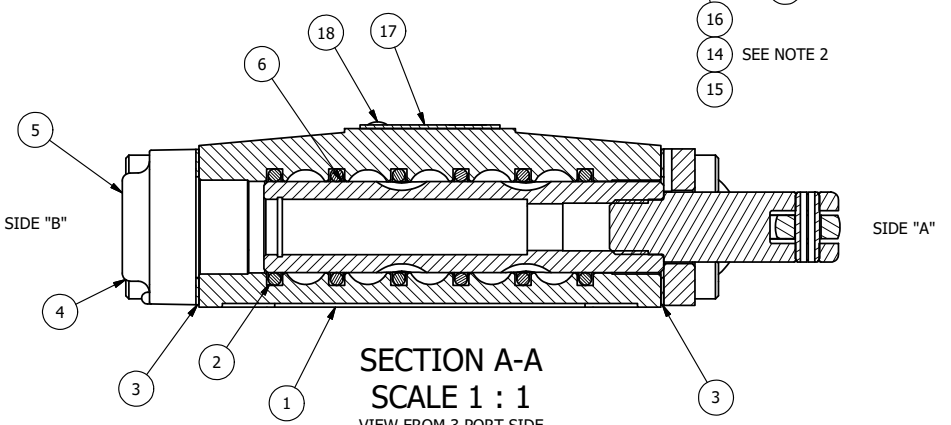

4 | 3 | 2 | 1

POSITION GASKET ON END OF VALVE SO  
MOUNTING HOLES ALIGN  
BOTH ENDS (SIDE 'A' SHOWN)

NOTES:  
1) ALWAYS GIVE VALVE MODEL, AND PART NUMBER WHEN ORDERING PARTS.  
2) LUBRICATE DETENT BALL, SPRING AND CLEVIS.

SEE NOTE 2

SECTION A-A  
SCALE 1 : 1  
VIEW FROM 3 PORT SIDE

18	2	V-212	SCREW, #2 X 3/16 DRIVE, TYPE U, OVAL HEAD, STAINLESS STEEL
17	1	AN-106	NAMEPLATE, BLANK, STAINLESS STEEL
16	1	V-21	SCREW, 1/4-20 X 3/16, SOCKET SET, CUP POINT
15	1	DS3	SPRING - DETENT, 1/4" & 3/8" VALVE
14	1	V-14	BALL, CHROME STEEL 3/16 DIA, GRADE 25, FOR DETENT
13	4	V-162-SS	SCREW, 10-24 X 5/8, SOCKET HEAD CAP, STAINLESS STEEL
12	1	BHC3-2	CLEVIS - A & C POS. DETENT, STAINLESS, 1/4" & 3/8" STACKING VALVE
11	1	V-48-SS	PIN, ROLL 3/16 X 9/16 18-8 STAINLESS
10	1	V-542	PIN, ROLL 3/16 X 1/2 ZINC PLATED STEEL FOR HE3-4 END CAP
9	1	HL3-SS	HAND LEVER, 303 STAINLESS STEEL, 1/4" & 3/8" VALVE
8	1	V-580	KNOB, BLACK (BRASS 3/8-16 INSERT), 1" DIA BALL
7	1	HE3-4D	ENDCAP - HAND, DETENT, 303 STAINLESS, 1/4" & 3/8" STACK VALVE
6	1	SSH3-SS	SPOOL - STANDARD, 2 POS, CLSD CTR, STAINLESS, 1/4" & 3/8" VALVE
5	1	SEC3-3	END CAP, VENTED, STAINLESS STEEL, 1/4" & 3/8" VALVES
4	4	V-38-SS	SCREW, 10-24 X 3/4, SOCKET HEAD CAP, 18-8 SS
3	2	ECG3	GASKET - END CAP, 1/4" & 3/8" VALVE
2	6	V-39	O-RING, VITON, STD BODY, 1/4" & 3/8" VALVES
1	1	B2-2-SS	BODY - STAINLESS STEEL, PLAIN, NO PILOTS, 1/4" SIDE PORT VALVE
FLG	QTY	PART NO	DESCRIPTION

LIMITS ON DIMENSIONS  
UNLESS OTHERWISE SPECIFIED  
2-PL DECIMAL ± .01  
3-PL DECIMAL ± .005  
FRACTIONAL ± 1/64  
ANGULAR ± 1/2°

DRAWN: RMckenna	DATE: 12/29/2022	CHECKED: KWaite	DATE: 12/29/2022
SCALE: 1 : 1	SHEET: 1 OF 1	RELEASED: HWomack	DATE: 12/29/2022
TITLE: 1/4" SIDE PORT, LEVER, 2 POS, DETENT, LVR RTRN, 90D LVR, STAINLESS		PART NO.: HD2QRSS	REV.: