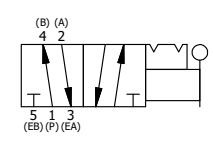

SEE NOTE 2

SECTION A-A  
SCALE 1 : 1  
VIEW FROM 3 PORT SIDE

18	2	V-212	SCREW, #2 X 3/16 DRIVE, TYPE U, OVAL HEAD, STAINLESS STEEL
17	1	AN-106	NAMEPLATE, BLANK, STAINLESS STEEL
16	1	V-21	SCREW, 1/4-20 X 3/16, SOCKET SET, CUP POINT
15	1	DS3	SPRING - DETENT, 1/4" & 3/8" VALVE
14	1	V-14	BALL, CHROME STEEL 3/16 DIA, GRADE 25, FOR DETENT
13	4	V-162-SS	SCREW, 10-24 X 5/8, SOCKET HEAD CAP, STAINLESS STEEL
12	1	BHC3-2	CLEVIS - A & C POS. DETENT, STAINLESS, 1/4" & 3/8" STACKING VALVE
11	1	V-48-SS	PIN, ROLL 3/16 X 9/16 18-8 STAINLESS
10	1	V-542	PIN, ROLL 3/16 X 1/2 ZINC PLATED STEEL FOR HE3-4 END CAP
9	1	HL3-SS	HAND LEVER, 303 STAINLESS STEEL, 1/4" & 3/8" VALVE
8	1	V-580	KNOB, BLACK (BRASS 3/8-16 INSERT), 1" DIA BALL
7	1	HE3-4D	ENDCAP - HAND, DETENT, 303 STAINLESS, 1/4" & 3/8" STACK VALVE
6	1	SSH3-SS	SPOOL - STANDARD, 2 POS, CLSD CTR, STAINLESS, 1/4" & 3/8" VALVE
5	1	SEC3-3	END CAP, VENTED, STAINLESS STEEL, 1/4" & 3/8" VALVES
4	4	V-38-SS	SCREW, 10-24 X 3/4, SOCKET HEAD CAP, 18-8 SS
3	2	ECG3	GASKET - END CAP, 1/4" & 3/8" VALVE
2	6	V-39	O-RING, VITON, STD BODY, 1/4" & 3/8" VALVES
1	1	B2-2-SS	BODY - STAINLESS STEEL, PLAIN, NO PILOTS, 1/4" SIDE PORT VALVE
FLG	QTY	PART NO	DESCRIPTION

LIMITS ON DIMENSIONS  
UNLESS OTHERWISE SPECIFIED  
2-PL DECIMAL ± .01  
3-PL DECIMAL ± .005  
FRACTIONAL ± 1/64  
ANGULAR ± 1/2°

DRAWN: RMckenna	DATE: 12/29/2022	CHECKED: KWaite	DATE: 12/29/2022
SCALE: 1 : 1	SHEET: 1 OF 1	RELEASED: HWomack	DATE: 12/29/2022
TITLE: 1/4" SIDE PORT, LEVER, 2 POS, DETENT, LVR RTRN, 90D LVR, STAINLESS		PART NO.: HD2QRSS	REV.: