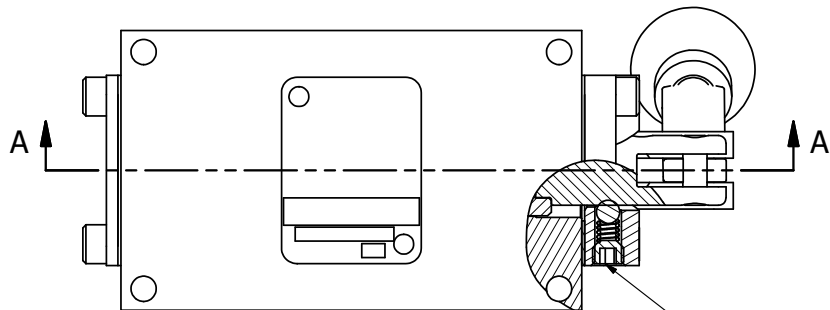

4 | 3 | 2 | 1

POSITION GASKET ON END OF VALVE SO MOUNTING HOLES ALIGN BOTH ENDS (SIDE 'A' SHOWN)

1. NOTES:
   1) ALWAYS GIVE VALVE MODEL, AND PART NUMBER WHEN ORDERING PARTS.
   2) LUBRICATE DETENT BALL, SPRING AND CLEVIS.

15
13 SEE NOTE 2
14

17	2	V-212	SCREW, #2 X 3/16 DRIVE, TYPE U, OVAL HEAD, STAINLESS STEEL
16	1	AN-114	NAMEPLATE, BLANK, FOR VALVES WITH SPRINGS OR DETENTS
15	1	V-21	SCREW, 1/4-20 X 3/16, SOCKET SET, CUP POINT
14	1	DS3	SPRING - DETENT, 1/4" & 3/8" VALVE
13	1	V-14	BALL, CHROME STEEL 3/16 DIA, GRADE 25, FOR DETENT
12	4	V-162	SCREW, 10-24 X 5/8, SOCKET HEAD CAP
11	1	HC3-3	CLEVIS - 3 POS. DETENT, 1/4" & 3/8" VALVE
10	1	V-48	PIN, ROLL 3/16 X 9/16, STEEL, ZINC PLATED
9	1	V-508	PIN, ROLL 3/16 X 5/8 ZINC PLATED STEEL FOR 1/4 FOOT ENDCAP
8	1	HL3-24B20	HAND LEVER WITH KNOB, BENT 20 DEG SIDEWAYS, 1/4" & 3/8" VALVES
7	1	HE3-5D	END CAP, LEVER, DETENT, 303 STAINLESS STEEL, 1/4" & 3/8" VALVE
6	1	SSH3G	SPOOL - 'G', 3 POS, FLOAT CTR, 1/4" & 3/8" VALVE
5	1	SEC3	END CAP, 304 STAINLESS STEEL, 1/4" & 3/8" VALVE
4	4	V-37	SCREW, 10-24 X 1/2, SOCKET HEAD CAP
3	2	ECG3	GASKET - END CAP, 1/4" & 3/8" VALVE
2	6	V-39	O-RING, VITON, STD BODY, 1/4" & 3/8" VALVES
1	1	B2-2E	BODY - SOLID, PLAIN, NO PILOTS, ANODIZED, 1/4" SIDE PORT VALVE
FLG	QTY	PART NO	DESCRIPTION

LIMITS ON DIMENSIONS
UNLESS OTHERWISE SPECIFIED
2-PL DECIMAL ± .01
3-PL DECIMAL ± .005
FRACTIONAL ± 1/64
ANGULAR ± 1/2°

AAA PRODUCTS INTERNATIONAL
PRODUCTS INTERNATIONAL
7114 Harry Hines Blvd
Dallas, TX 75235

DRAWN: RMckenna DATE: 12/28/2022 CHECKED: KWaite DATE: 12/28/2022
SCALE: 1:1 SHEET: 1 OF 1 RELEASED: HWomack DATE: 12/28/2022

TITLE: 1/4" SIDE PORT, LEVER, 3 POS, DETENT, LEVER SHFT, FLOAT CTR SPL, BNT LVR LFT, HVY DUTY, 180D LVR
PART NO.: HD2GBLHT
REV.:

4 | 3 | 2 | 1