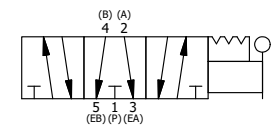

4 | 3 | 2 | 1

THE INFORMATION CONTAINED WITHIN THIS DOCUMENT IS PROPRIETARY TO AAA PRODUCTS AND MAY NOT BE DISCLOSED WITHOUT PRIOR WRITTEN CONSENT