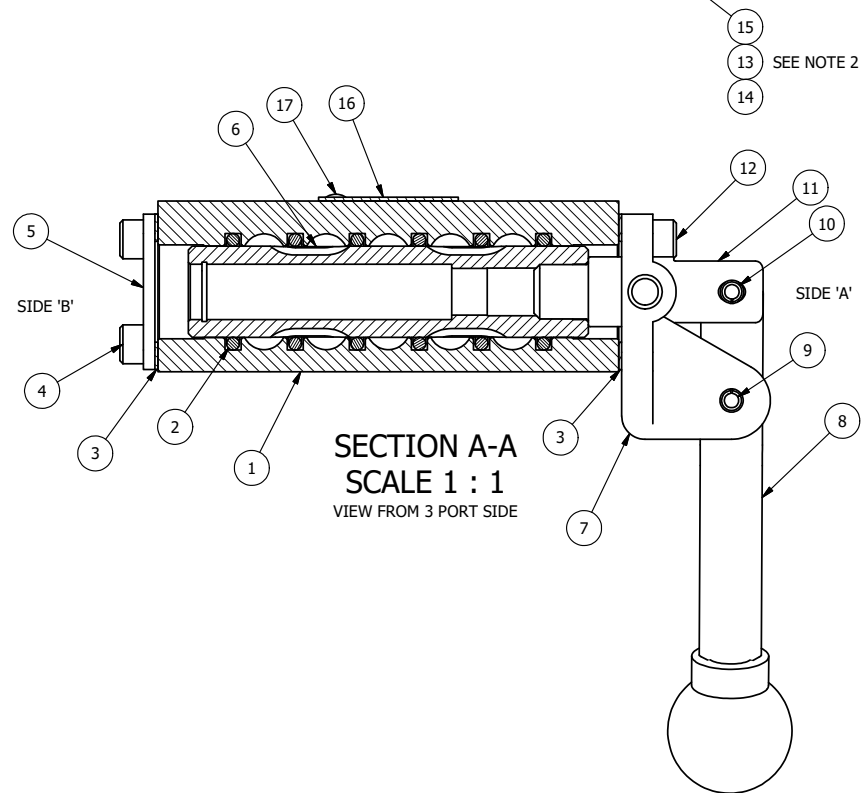

POSITION GASKET ON END OF VALVE SO MOUNTING HOLES ALIGN BOTH ENDS (SIDE 'A' SHOWN)

1. NOTES:
   1) ALWAYS GIVE VALVE MODEL, AND PART NUMBER WHEN ORDERING PARTS.
   2) LUBRICATE DETENT BALL, SPRING AND CLEVIS.