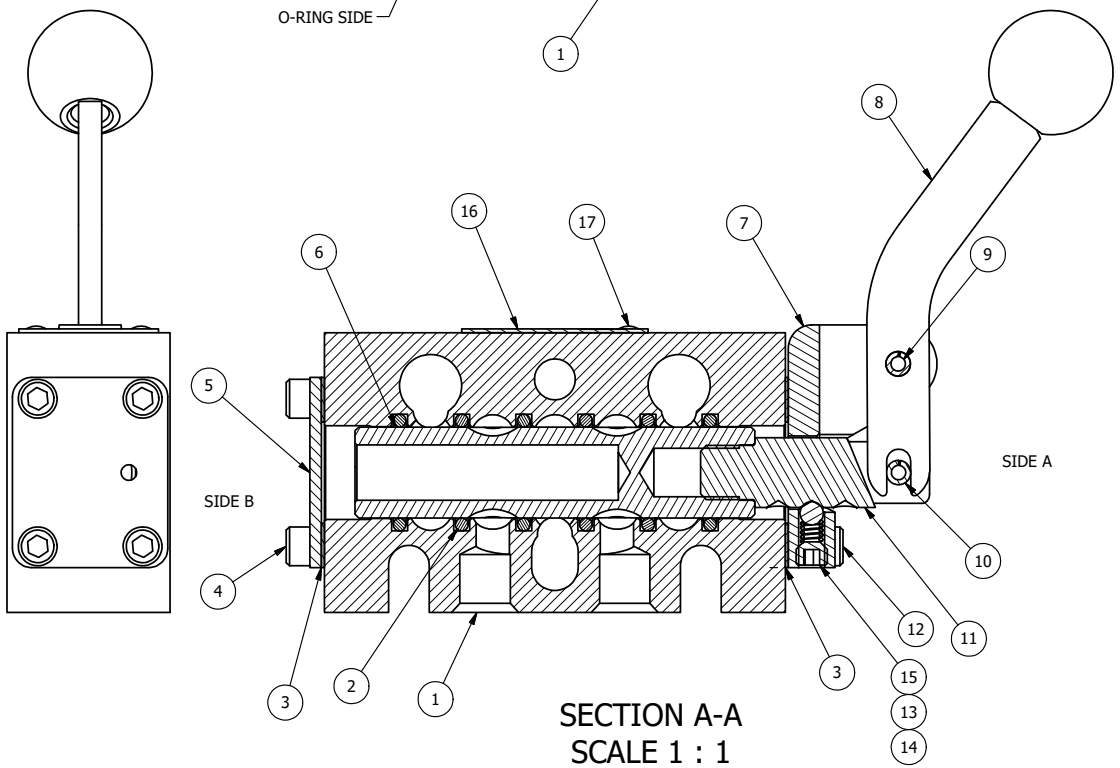

SECTION A-A
SCALE 1 : 1

NOTES:
1) ALWAYS GIVE VALVE MODEL AND PART NUMBER WHEN ORDERING PARTS.
2) LUBRICATE DETENT BALL, SPRING AND CLEVIS.

18	3	V-110	O-RING, BUNA-N, 70 DURO, AS-114, (REF 5/8 X 13/16 X 3/32), 1/4" SLEEVE, 1/2" SUB, STACK
17	2	V-212	SCREW, #2 X 3/16 DRIVE, TYPE U, OVAL HEAD, STAINLESS STEEL
16	1	AN-114	NAMEPLATE, BLANK, FOR VALVES WITH SPRINGS OR DETENTS
15	1	V-21	SCREW, 1/4-20 X 3/16, SOCKET SET, CUP POINT
14	1	DS3	SPRING - DETENT, 1/4" & 3/8" VALVE
13	1	V-14	BALL, CHROME STEEL 3/16 DIA, GRADE 25, FOR DETENT
12	4	V-162	SCREW, 10-24 X 5/8, SOCKET HEAD CAP
11	1	BHC3-3	CLEVIS - TRIPLE DETENT, 1/4" & 3/8" STACKING VALVE
10	1	V-48	PIN, ROLL 3/16 X 9/16, STEEL, ZINC PLATED
9	1	V-542	PIN, ROLL 3/16 X 1/2 ZINC PLATED STEEL FOR HE3-4 END CAP
8	1	HL3-521C	CURVED HAND LEVER WITH RED KNOB, 1/4" & 3/8" VALVE
7	1	HE3-4D	ENDCAP - HAND, DETENT, 303 STAINLESS, 1/4" & 3/8" STACK VALVE
6	1	S3	SPOOL - STANDARD, 2 POS, CLSD CTR, 1/4" & 3/8" VALVE
5	1	SEC3	END CAP, 304 STAINLESS STEEL, 1/4" & 3/8" VALVE
4	4	V-37	SCREW, 10-24 X 1/2, SOCKET HEAD CAP
3	2	ECG3	GASKET - END CAP, 1/4" & 3/8" VALVE
2	6	V-39	O-RING, VITON, STD BODY, 1/4" & 3/8" VALVES
1	1	B2-10E	FINISHED - SOLID BODY, UPPER PILOTS, 1/4" STACKING VALVE
FLG	QTY	PART NO	DESCRIPTION

LIMITS ON DIMENSIONS UNLESS OTHERWISE SPECIFIED		2-PL DECIMAL ± .01 3-PL DECIMAL ± .005 FRACTIONAL ± 1/64 ANGULAR ± 1/2°		AAA PRODUCTS INTERNATIONAL 7114 Harry Hines Blvd Dallas, TX 75235
DRAWN: RMckenna	DATE: 12/20/2022	CHECKED: KWaite	DATE: 12/20/2022	
SCALE: 1 : 1	SHEET: 1 OF 1	RELEASED: HWomack	DATE: 12/20/2022	
TITLE: 1/4" STACK, LEVER, 3 POS, DETENT, LEVER SHFT, CLSD CTR SPL, CRVD LVR, RED KNOB			PART NO.: BHD2CJ	REV.:

THE INFORMATION CONTAINED WITHIN THIS DOCUMENT IS PROPRIETARY TO AAA PRODUCTS AND MAY NOT BE DISCLOSED WITHOUT PRIOR WRITTEN CONSENT