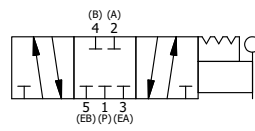

LIMITS ON DIMENSIONS UNLESS OTHERWISE SPECIFIED		2-PL DECIMAL ± .01 3-PL DECIMAL ± .005 FRACTIONAL ± 1/64 ANGULAR ± 1/2°		AAA PRODUCTS INTERNATIONAL 7114 Harry Hines Blvd Dallas, TX 75235
DRAWN: RMckenna	DATE: 12/20/2022	CHECKED: KWaite	DATE: 12/20/2022	
SCALE: 1 : 1	SHEET: 1 OF 1	RELEASED: HWomack	DATE: 12/20/2022	
TITLE: 1/4" STACK, LEVER, 3 POS, DETENT, LEVER SHFT, CLSD CTR SPL, CRVD LVR, RED KNOB			PART NO.: BHD2CJ	REV.:

THE INFORMATION CONTAINED WITHIN THIS DOCUMENT IS PROPRIETARY TO AAA PRODUCTS AND MAY NOT BE DISCLOSED WITHOUT PRIOR WRITTEN CONSENT