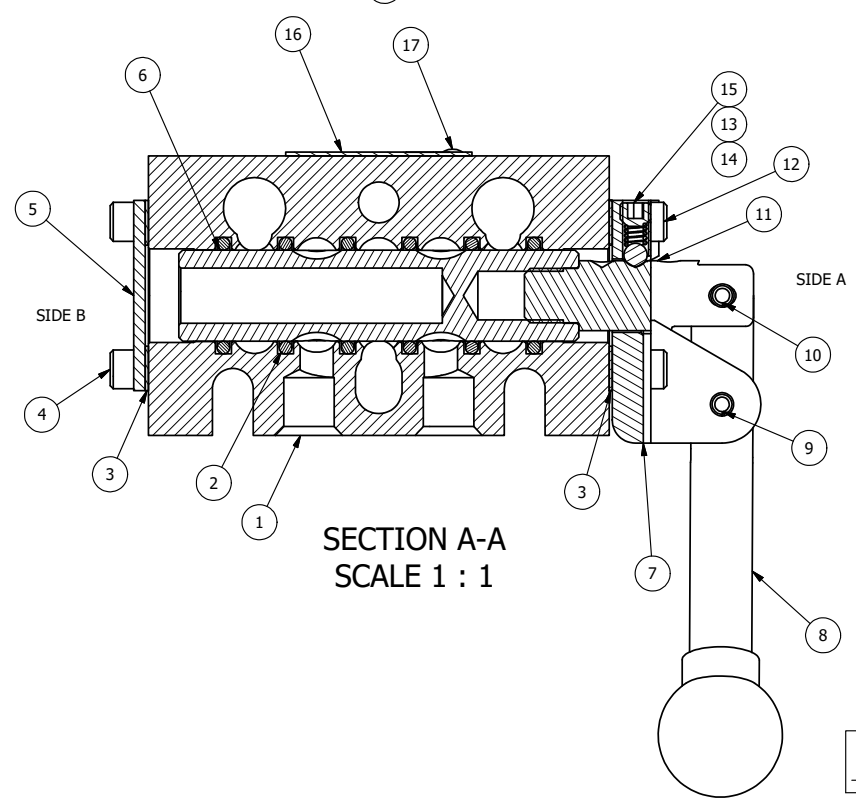

18	3	V-110	O-RING, BUNA-N, 70 DURO, AS-114, (REF 5/8 X 13/16 X 3/32), 1/4" SLEEVE, 1/2" SUB, STACK
17	2	V-212	SCREW, #2 X 3/16 DRIVE, TYPE U, OVAL HEAD, STAINLESS STEEL
16	1	AN-114	NAMEPLATE, BLANK, FOR VALVES WITH SPRINGS OR DETENTS
15	1	V-21	SCREW, 1/4-20 X 3/16, SOCKET SET, CUP POINT
14	1	DS3	SPRING - DETENT, 1/4" & 3/8" VALVE
13	1	V-14	BALL, CHROME STEEL 3/16 DIA, GRADE 25, FOR DETENT
12	4	V-162	SCREW, 10-24 X 5/8, SOCKET HEAD CAP
11	1	BHC3-3	CLEVIS - TRIPLE DETENT, 1/4" & 3/8" STACKING VALVE
10	1	V-48	PIN, ROLL 3/16 X 9/16, STEEL, ZINC PLATED
9	1	V-542	PIN, ROLL 3/16 X 1/2 ZINC PLATED STEEL FOR HE3-4 END CAP
8	1	HL3-24B20	HAND LEVER WITH KNOB, BENT 20 DEG SIDEWAYS, 1/4" & 3/8" VALVES
7	1	HE3-4D	ENDCAP - HAND, DETENT, 303 STAINLESS, 1/4" & 3/8" STACK VALVE
6	1	S3	SPOOL - STANDARD, 2 POS, CLSD CTR, 1/4" & 3/8" VALVE
5	1	SEC3	END CAP, 304 STAINLESS STEEL, 1/4" & 3/8" VALVE
4	4	V-37	SCREW, 10-24 X 1/2, SOCKET HEAD CAP
3	2	ECG3	GASKET - END CAP, 1/4" & 3/8" VALVE
2	6	V-39	O-RING, VITON, STD BODY, 1/4" & 3/8" VALVES
1	1	B2-10E	FINISHED - SOLID BODY, UPPER PILOTS, 1/4" STACKING VALVE
FLG	QTY	PART NO	DESCRIPTION

LIMITS ON DIMENSIONS
UNLESS OTHERWISE SPECIFIED
2-PL DECIMAL ± .01
3-PL DECIMAL ± .005
FRACTIONAL ± 1/64
ANGULAR ± 1/2°

AAA PRODUCTS INTERNATIONAL
PRODUCTS INTERNATIONAL
7114 Harry Hines Blvd
Dallas, TX 75235

DRAWN: RMckenna DATE: 12/19/2022 CHECKED: KWaite DATE: 12/19/2022
SCALE: 1 : 1 SHEET: 1 OF 1 RELEASED: HWomack DATE: 12/19/2022

TITLE: 1/4" STACK, LEVER, 3 POS, DETENT, LEVER RTRN, BNT LVR RIGHT, 180D LVR	PART NO.: BHD2BRT	REV.:

THE INFORMATION CONTAINED WITHIN THIS DOCUMENT IS PROPRIETARY TO AAA PRODUCTS AND MAY NOT BE DISCLOSED WITHOUT PRIOR WRITTEN CONSENT