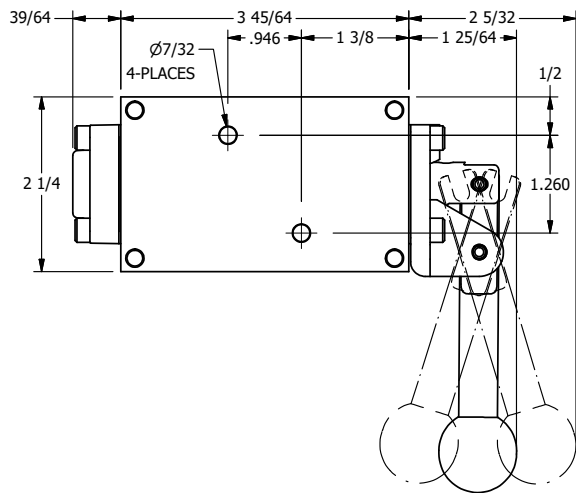

4 3 2 1

B

B

A

A

4 3 2 1

**AAA**  
PRODUCTS  
INTERNATIONAL  
7114 Harry Hines Blvd  
Dallas, TX 75235

TITLE: 1/4" NAMUR, LEVER, 3 POS,  
DETENT, CLSD CTR SPL, BR & SS,  
270D LVR

DRAWING NO.:  
DIM\_ZNHD2RT

THE INFORMATION CONTAINED WITHIN THIS DOCUMENT IS PROPRIETARY TO AAA PRODUCTS AND MAY NOT BE DISCLOSED WITHOUT PRIOR WRITTEN CONSENT