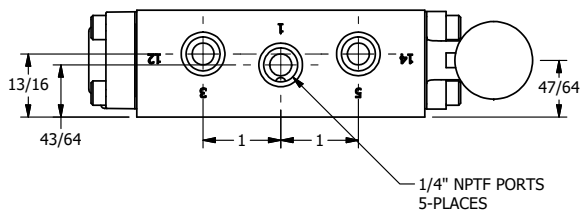

4 3 2 1

B

B

A

A

4 3 2 1

**AAA**  
PRODUCTS  
INTERNATIONAL  
7114 Harry Hines Blvd  
Dallas, TX 75235

TITLE: 1/4" NAMUR, LEVER, 3 POS,  
DETENT, CLSD CTR SPL, BR & SS,  
270D LVR

DRAWING NO.:  
DIM\_ZNHD2RT

THE INFORMATION CONTAINED WITHIN THIS DOCUMENT IS PROPRIETARY TO AAA PRODUCTS AND MAY NOT BE DISCLOSED WITHOUT PRIOR WRITTEN CONSENT