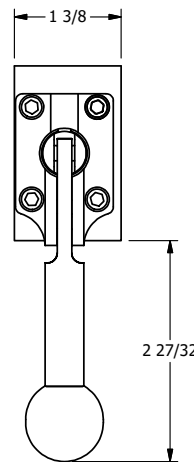

4 3 2 1

B

B

A

A

4 3 2 1

**AAA**  
PRODUCTS  
INTERNATIONAL  
7114 Harry Hines Blvd  
Dallas, TX 75235

TITLE: 1/4" NAMUR, LEVER, 3 POS,  
DETENT, CLSD CTR SPL, BR & SS,  
270D LVR

DRAWING NO.:  
DIM\_ZNHD2RT

THE INFORMATION CONTAINED WITHIN THIS DOCUMENT IS PROPRIETARY TO AAA PRODUCTS AND MAY NOT BE DISCLOSED WITHOUT PRIOR WRITTEN CONSENT