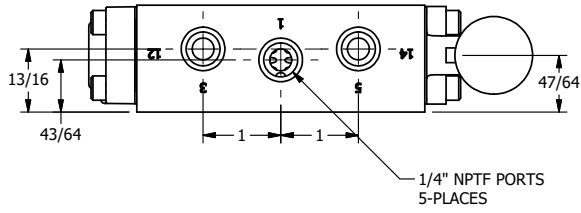

4 3 2 1

B

B

A

A

4 3 2 1

**AAA**  
PRODUCTS  
INTERNATIONAL  
7114 Harry Hines Blvd  
Dallas, TX 75235

TITLE: 1/4" NAMUR, LEVER, 3 POS,  
DETENT, REGEN CTR SPL, BR & SS,  
RED KNOB, 270D LVR

DRAWING NO.:  
DIM\_ZNHD2DJRT

THE INFORMATION CONTAINED WITHIN THIS DOCUMENT IS PROPRIETARY TO AAA PRODUCTS AND MAY NOT BE DISCLOSED WITHOUT PRIOR WRITTEN CONSENT