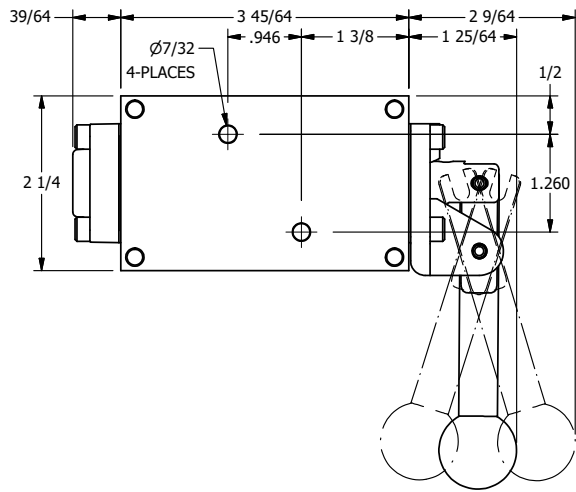

4 3 2 1

B

B

A

A

4 3 2 1

**AAA**  
PRODUCTS  
INTERNATIONAL  
7114 Harry Hines Blvd  
Dallas, TX 75235

TITLE: 1/4" NAMUR, LEVER, 3 POS,  
DETENT, REGEN CTR SPL, BR & SS,  
RED KNOB, 270D LVR

DRAWING NO.:  
DIM\_ZNHD2DJRT

THE INFORMATION CONTAINED WITHIN THIS DOCUMENT IS PROPRIETARY TO AAA PRODUCTS AND MAY NOT BE DISCLOSED WITHOUT PRIOR WRITTEN CONSENT