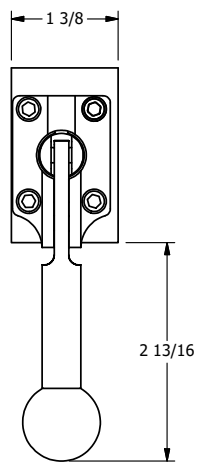

4 3 2 1

B

B

A

A

4 3 2 1

**AAA**  
PRODUCTS  
INTERNATIONAL  
7114 Harry Hines Blvd  
Dallas, TX 75235

TITLE: 1/4" NAMUR, LEVER, 3 POS,  
DETENT, REGEN CTR SPL, BR & SS,  
RED KNOB, 270D LVR

DRAWING NO.:  
DIM\_ZNHD2DJRT

THE INFORMATION CONTAINED WITHIN THIS DOCUMENT IS PROPRIETARY TO AAA PRODUCTS AND MAY NOT BE DISCLOSED WITHOUT PRIOR WRITTEN CONSENT