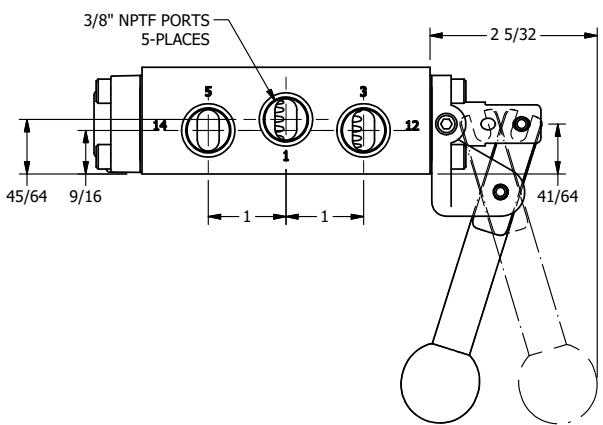

**AAA**  
PRODUCTS  
INTERNATIONAL

**AAA PRODUCTS  
INTERNATIONAL**  
7114 Harry Hines Blvd  
Dallas, TX 75235

TITLE: 3/8" SIDE PORT, LEVER, 2 POS,  
DETENT, LVR RTRN, BRASS & SS,  
180D LVR

DRAWING NO.:  
DIM\_ZHD3QT