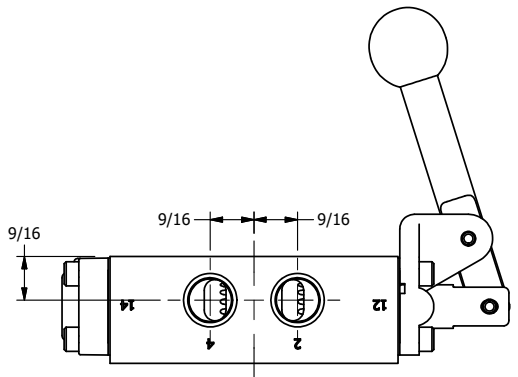

4

3

2

1

B

B

A

A

AAA
PRODUCTS
INTERNATIONAL

**AAA PRODUCTS
INTERNATIONAL**
7114 Harry Hines Blvd
Dallas, TX 75235

TITLE: 3/8" SIDE PORT, LEVER, 2 POS,
DETENT, LVR RTRN, BRASS & SS,
180D LVR

DRAWING NO.:
DIM_ZHD3QT

4

3

2

1

A

A

THE INFORMATION CONTAINED WITHIN THIS DOCUMENT IS PROPRIETARY TO AAA PRODUCTS AND MAY NOT BE DISCLOSED WITHOUT PRIOR WRITTEN CONSENT