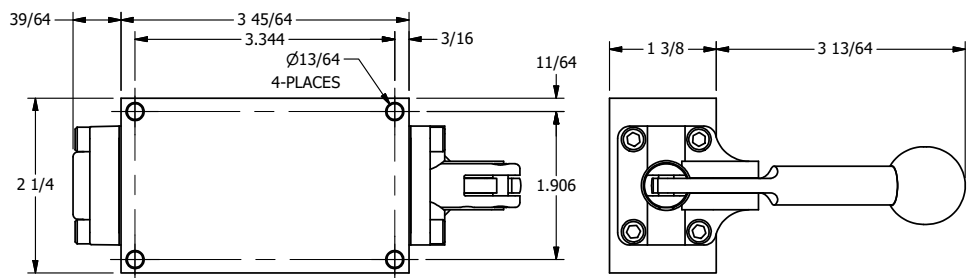

4

3

2

1

B

B

A

A

AAA
PRODUCTS
INTERNATIONAL

**AAA PRODUCTS
INTERNATIONAL**
7114 Harry Hines Blvd
Dallas, TX 75235

TITLE: 3/8" SIDE PORT, LEVER, 2 POS,
DETENT, LVR RTRN, BRASS & SS,
180D LVR

DRAWING NO.:
DIM_ZHD3QT

4

3

2

1

A

A

THE INFORMATION CONTAINED WITHIN THIS DOCUMENT IS PROPRIETARY TO AAA PRODUCTS AND MAY NOT BE DISCLOSED WITHOUT PRIOR WRITTEN CONSENT