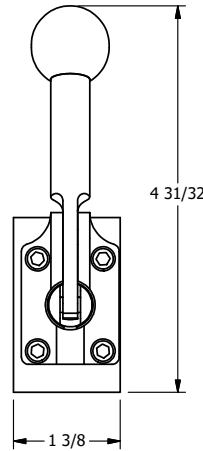

4

3

2

1

AAA
PRODUCTS
INTERNATIONAL

**AAA PRODUCTS
INTERNATIONAL**
7114 Harry Hines Blvd
Dallas, TX 75235

TITLE: 3/8" SIDE PORT, LEVER, 2 POS,
DETENT, CLSD CTR SPL, BR & SS,
90D LEVER

DRAWING NO.:
DIM_ZHD3QR