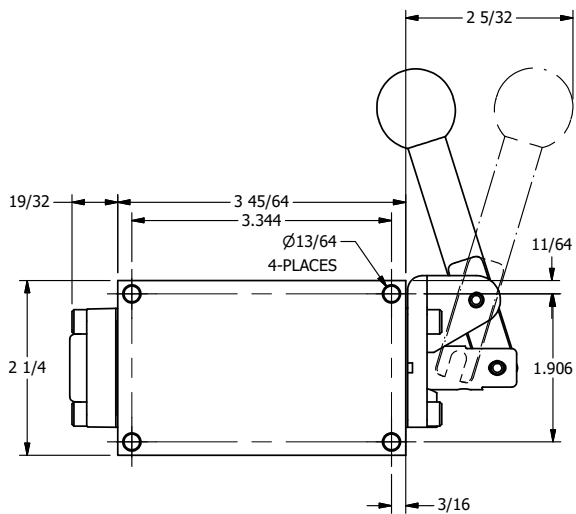

4

3

2

1

AAA
PRODUCTS
INTERNATIONAL

**AAA PRODUCTS
INTERNATIONAL**
7114 Harry Hines Blvd
Dallas, TX 75235

TITLE: 3/8" SIDE PORT, LEVER, 2 POS,
DETENT, CLSD CTR SPL, BR & SS,
90D LEVER

DRAWING NO.:
DIM_ZHD3QR