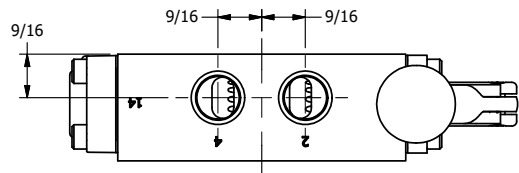

4

3

2

1

AAA
PRODUCTS
INTERNATIONAL

**AAA PRODUCTS
INTERNATIONAL**
7114 Harry Hines Blvd
Dallas, TX 75235

TITLE: 3/8" SIDE PORT, LEVER, 2 POS,
DETENT, CLSD CTR SPL, BR & SS,
90D LEVER

DRAWING NO.:
DIM_ZHD3QR