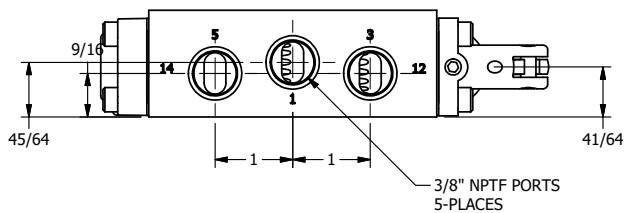

4

3

2

1

AAA
PRODUCTS
INTERNATIONAL

**AAA PRODUCTS
INTERNATIONAL**
7114 Harry Hines Blvd
Dallas, TX 75235

TITLE: 3/8" SIDE PORT, LEVER, 2 POS,
DETENT, CLSD CTR SPL, BR & SS,
90D LEVER

DRAWING NO.:
DIM_ZHD3QR