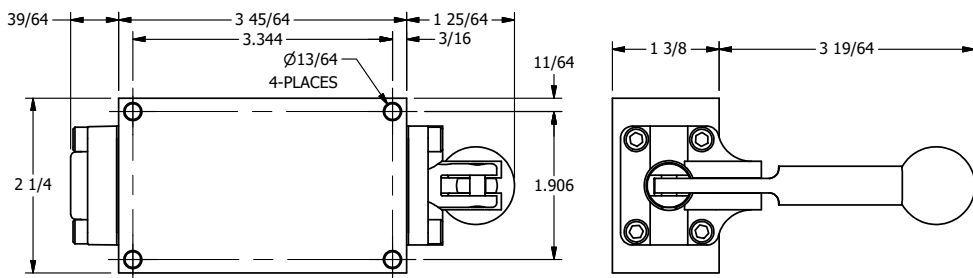

**AAA**  
PRODUCTS  
INTERNATIONAL

**AAA PRODUCTS  
INTERNATIONAL**  
7114 Harry Hines Blvd  
Dallas, TX 75235

TITLE: 3/8" SIDE PORT, LEVER, 3 POS,  
DETENT, LEVER SHFT, CLSD CTR SPL,  
RED KNOB, 180D LVR