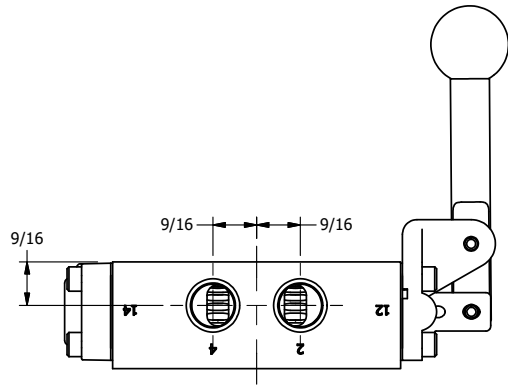

**AAA**  
PRODUCTS  
INTERNATIONAL

**AAA PRODUCTS  
INTERNATIONAL**  
7114 Harry Hines Blvd  
Dallas, TX 75235

TITLE: 3/8" SIDE PORT, LEVER, 3 POS,  
DETENT, LEVER SHFT, CLSD CTR SPL,  
RED KNOB, 180D LVR