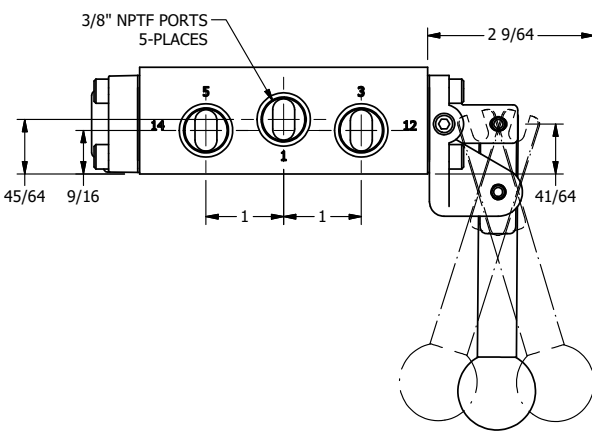

**AAA**  
PRODUCTS  
INTERNATIONAL

**AAA PRODUCTS  
INTERNATIONAL**  
7114 Harry Hines Blvd  
Dallas, TX 75235

TITLE: 3/8" SIDE PORT, LEVER, 3 POS,  
DETENT, LEVER SHFT, CLSD CTR SPL,  
RED KNOB, 180D LVR