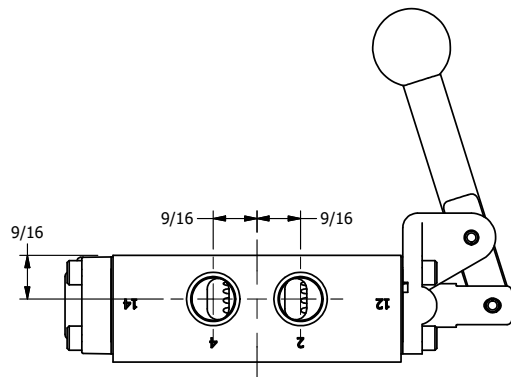

4

3

2

1

B

B

A

A

TITLE: 3/8" SIDE PORT, LEVER, 2 POS,
DETENT, LVR RTRN, BRASS & SS,
RED KNOB, 180D LVR

DRAWING NO.:
DIM_ZHD3JQT

4

3

2

1

A

A

THE INFORMATION CONTAINED WITHIN THIS DOCUMENT IS PROPRIETARY TO AAA PRODUCTS AND MAY NOT BE DISCLOSED WITHOUT PRIOR WRITTEN CONSENT