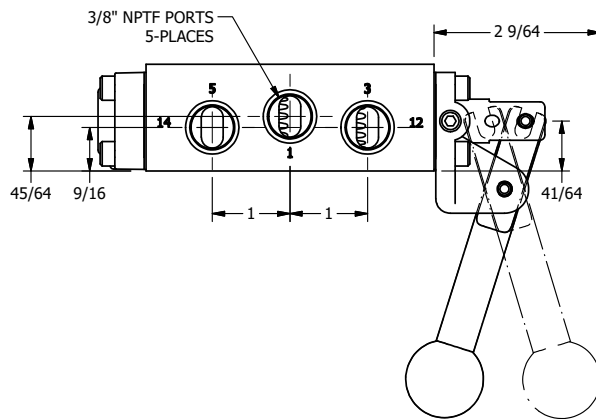

TITLE: 3/8" SIDE PORT, LEVER, 2 POS,  
DETENT, LVR RTRN, BRASS & SS,  
RED KNOB, 180D LVR

DRAWING NO.:  
DIM\_ZHD3JQT

4

3

2

1

A

A