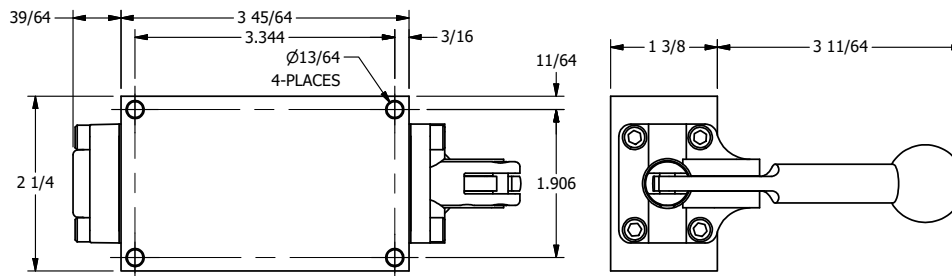

4

3

2

1

B

B

A

A

TITLE: 3/8" SIDE PORT, LEVER, 2 POS,
DETENT, LVR RTRN, BRASS & SS,
RED KNOB, 180D LVR

DRAWING NO.:
DIM_ZHD3JQT

4

3

2

1

A

A

THE INFORMATION CONTAINED WITHIN THIS DOCUMENT IS PROPRIETARY TO AAA PRODUCTS AND MAY NOT BE DISCLOSED WITHOUT PRIOR WRITTEN CONSENT