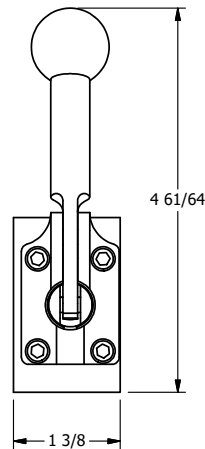

4

3

2

1

B

B

A

A

4

3

2

1

AAA
PRODUCTS
INTERNATIONAL

**AAA PRODUCTS
INTERNATIONAL**
7114 Harry Hines Blvd
Dallas, TX 75235

TITLE: 3/8" SIDE PORT, LEVER, 2 POS,
DETENT, LVR RTRN, BRASS & SS,
RED KNOB, 90D LVR

DRAWING NO.:
DIM_ZHD3JQR