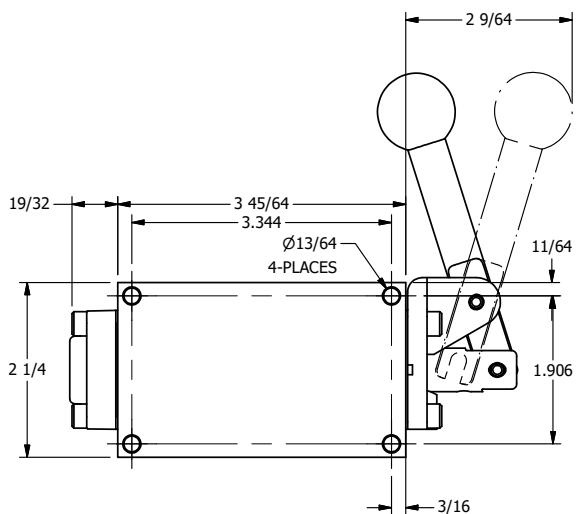

4

3

2

1

AAA
PRODUCTS
INTERNATIONAL

**AAA PRODUCTS
INTERNATIONAL**
7114 Harry Hines Blvd
Dallas, TX 75235

TITLE: 3/8" SIDE PORT, LEVER, 2 POS,
DETENT, LVR RTRN, BRASS & SS,
RED KNOB, 90D LVR

DRAWING NO.:
DIM_ZHD3JQR