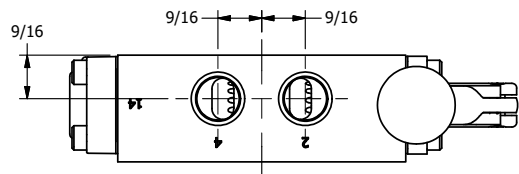

4

3

2

1

B

B

A

A

4

3

2

1

AAA
PRODUCTS
INTERNATIONAL

**AAA PRODUCTS
INTERNATIONAL**
7114 Harry Hines Blvd
Dallas, TX 75235

TITLE: 3/8" SIDE PORT, LEVER, 2 POS,
DETENT, LVR RTRN, BRASS & SS,
RED KNOB, 90D LVR

DRAWING NO.:
DIM_ZHD3JQR