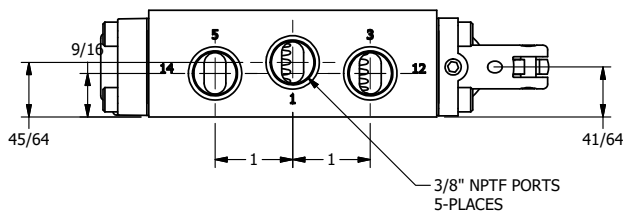

4

3

2

1

AAA
PRODUCTS
INTERNATIONAL

**AAA PRODUCTS
INTERNATIONAL**
7114 Harry Hines Blvd
Dallas, TX 75235

TITLE: 3/8" SIDE PORT, LEVER, 2 POS,
DETENT, LVR RTRN, BRASS & SS,
RED KNOB, 90D LVR

DRAWING NO.:
DIM_ZHD3JQR