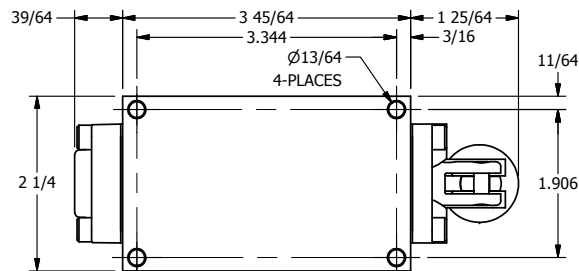

4

3

2

1

B

B

A

A

4

3

2

1

TITLE: 3/8" SIDE PORT, LEVER, 3 POS, DETENT, LEVER SHFT, FLOAT CTR SPL, BRASS & STAINLESS, 180D LEVER

DRAWING NO.: DIM_ZHD3GT

THE INFORMATION CONTAINED WITHIN THIS DOCUMENT IS PROPRIETARY TO AAA PRODUCTS AND MAY NOT BE DISCLOSED WITHOUT PRIOR WRITTEN CONSENT