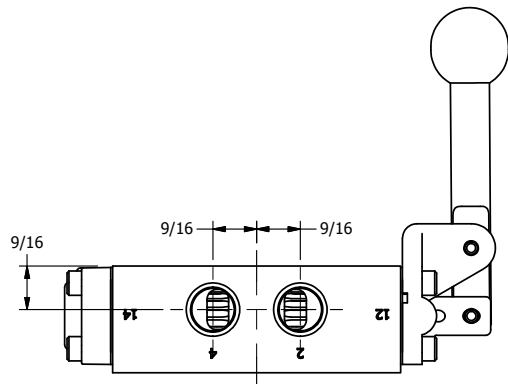

4

3

2

1

B

B

A

A

4

3

2

1

TITLE: 3/8" SIDE PORT, LEVER, 3 POS, DETENT, LEVER SHFT, FLOAT CTR SPL, BRASS & STAINLESS, 180D LEVER

DRAWING NO.: DIM_ZHD3GT

THE INFORMATION CONTAINED WITHIN THIS DOCUMENT IS PROPRIETARY TO AAA PRODUCTS AND MAY NOT BE DISCLOSED WITHOUT PRIOR WRITTEN CONSENT