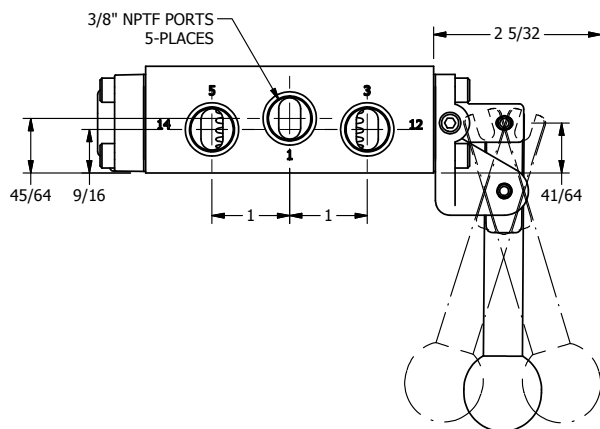

4

3

2

1

B

B

A

A

4

3

2

1

TITLE: 3/8" SIDE PORT, LEVER, 3 POS, DETENT, LEVER SHFT, FLOAT CTR SPL, BRASS & STAINLESS, 180D LEVER

DRAWING NO.: DIM_ZHD3GT

THE INFORMATION CONTAINED WITHIN THIS DOCUMENT IS PROPRIETARY TO AAA PRODUCTS AND MAY NOT BE DISCLOSED WITHOUT PRIOR WRITTEN CONSENT