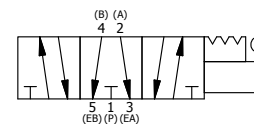

4

3

2

1

B

B

A

A

4

3

2

1

TITLE: 3/8" SIDE PORT, LEVER, 3 POS, DETENT, LEVER SHFT, FLOAT CTR SPL, BRASS & STAINLESS, 180D LEVER

DRAWING NO.: DIM_ZHD3GT

THE INFORMATION CONTAINED WITHIN THIS DOCUMENT IS PROPRIETARY TO AAA PRODUCTS AND MAY NOT BE DISCLOSED WITHOUT PRIOR WRITTEN CONSENT