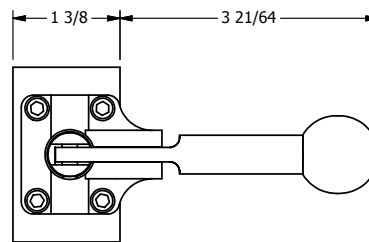

4

3

2

1

B

B

A

A

4

3

2

1

TITLE: 3/8" SIDE PORT, LEVER, 3 POS, DETENT, LEVER SHFT, FLOAT CTR SPL, BRASS & STAINLESS, 180D LEVER

DRAWING NO.: DIM_ZHD3GT

THE INFORMATION CONTAINED WITHIN THIS DOCUMENT IS PROPRIETARY TO AAA PRODUCTS AND MAY NOT BE DISCLOSED WITHOUT PRIOR WRITTEN CONSENT