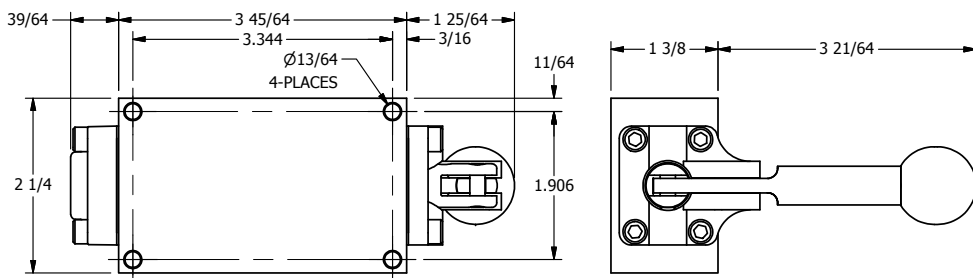

4

3

2

1

B

B

A

A

AAA
PRODUCTS
INTERNATIONAL

**AAA PRODUCTS
INTERNATIONAL**
7114 Harry Hines Blvd
Dallas, TX 75235

TITLE: 3/8" SIDE PORT, LEVER, 3 POS,
DETENT, LEVER SHFT, REGEN CTR SPL,
BRASS & STAINLESS, 180D LEVER

DRAWING NO.:
DIM_ZHD3DT

4

3

2

1

A

A

↑

THE INFORMATION CONTAINED WITHIN THIS DOCUMENT IS PROPRIETARY TO AAA PRODUCTS AND MAY NOT BE DISCLOSED WITHOUT PRIOR WRITTEN CONSENT