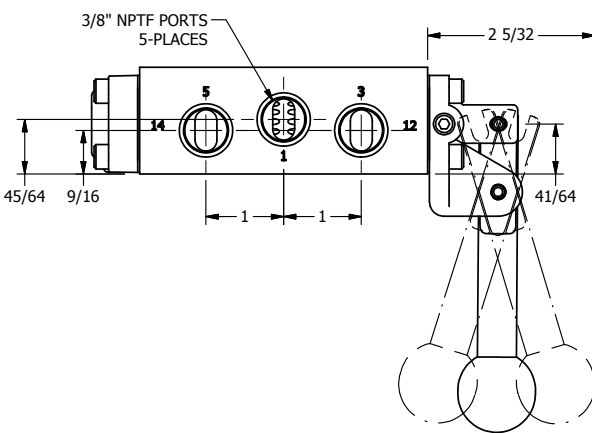

AAA
PRODUCTS
INTERNATIONAL

**AAA PRODUCTS
INTERNATIONAL**
7114 Harry Hines Blvd
Dallas, TX 75235

TITLE: 3/8" SIDE PORT, LEVER, 3 POS,
DETENT, LEVER SHFT, REGEN CTR SPL,
BRASS & STAINLESS, 180D LEVER

DRAWING NO.:
DIM_ZHD3DT