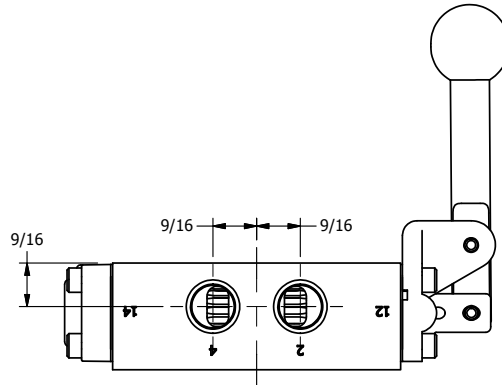

4

3

2

1

B

B

A

A

AAA
PRODUCTS
INTERNATIONAL

**AAA PRODUCTS
INTERNATIONAL**
7114 Harry Hines Blvd
Dallas, TX 75235

TITLE: 3/8" SIDE PORT, LEVER, 3 POS,
DETENT, LEVER SHFT, REGEN CTR SPL,
BRASS & STAINLESS, 180D LEVER

DRAWING NO.:
DIM_ZHD3DT

4

3

2

1

A

A

↑

THE INFORMATION CONTAINED WITHIN THIS DOCUMENT IS PROPRIETARY TO AAA PRODUCTS AND MAY NOT BE DISCLOSED WITHOUT PRIOR WRITTEN CONSENT