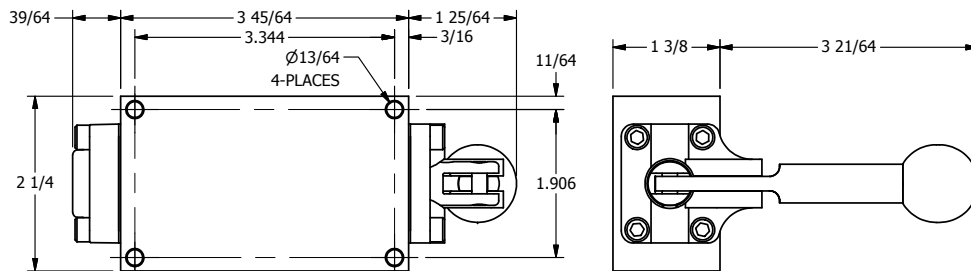

TITLE: 1/4" SIDE PORT, LEVER, 3 POS,
DETENT, LEVER SHFT, CLSD CTR SPL,
BRASS & STAINLESS, 180D LEVER

DRAWING NO.:
DIM_ZHD2T

4

3

2

1

THE INFORMATION CONTAINED WITHIN THIS DOCUMENT IS PROPRIETARY TO AAA PRODUCTS AND MAY NOT BE DISCLOSED WITHOUT PRIOR WRITTEN CONSENT