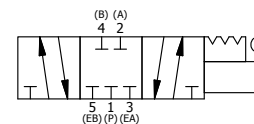

4

3

2

1

B

B

A

A

TITLE: 1/4" SIDE PORT, LEVER, 3 POS,
DETENT, LEVER SHFT, CLSD CTR SPL,
BRASS & STAINLESS, 180D LEVER

DRAWING NO.:
DIM_ZHD2T

4

3

2

1

THE INFORMATION CONTAINED WITHIN THIS DOCUMENT IS PROPRIETARY TO AAA PRODUCTS AND MAY NOT BE DISCLOSED WITHOUT PRIOR WRITTEN CONSENT