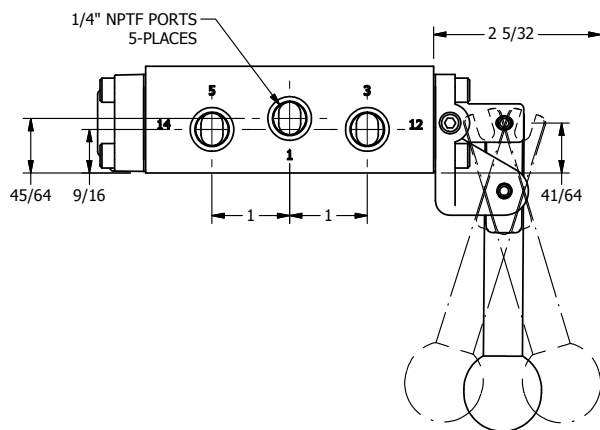

TITLE: 1/4" SIDE PORT, LEVER, 3 POS,
DETENT, LEVER SHFT, CLSD CTR SPL,
BRASS & STAINLESS, 180D LEVER

DRAWING NO.:
DIM_ZHD2T

4

3

2

1

THE INFORMATION CONTAINED WITHIN THIS DOCUMENT IS PROPRIETARY TO AAA PRODUCTS AND MAY NOT BE DISCLOSED WITHOUT PRIOR WRITTEN CONSENT