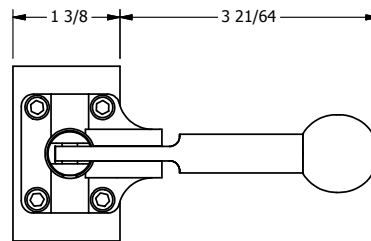

4

3

2

1

B

B

A

A

TITLE: 1/4" SIDE PORT, LEVER, 3 POS,
DETENT, LEVER SHFT, CLSD CTR SPL,
BRASS & STAINLESS, 180D LEVER

DRAWING NO.:
DIM_ZHD2T

4

3

2

1

THE INFORMATION CONTAINED WITHIN THIS DOCUMENT IS PROPRIETARY TO AAA PRODUCTS AND MAY NOT BE DISCLOSED WITHOUT PRIOR WRITTEN CONSENT