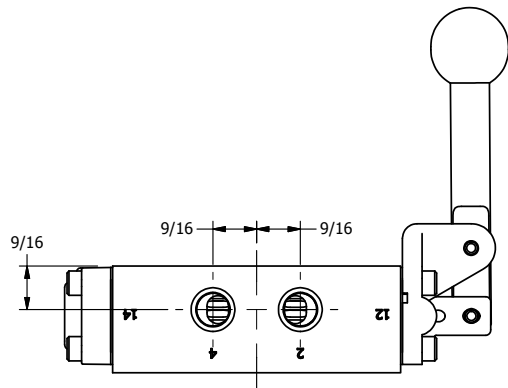

TITLE: 1/4" SIDE PORT, LEVER, 3 POS,
DETENT, LEVER SHFT, CLSD CTR SPL,
BRASS & STAINLESS, 180D LEVER

DRAWING NO.:
DIM_ZHD2T

4

3

2

1

THE INFORMATION CONTAINED WITHIN THIS DOCUMENT IS PROPRIETARY TO AAA PRODUCTS AND MAY NOT BE DISCLOSED WITHOUT PRIOR WRITTEN CONSENT