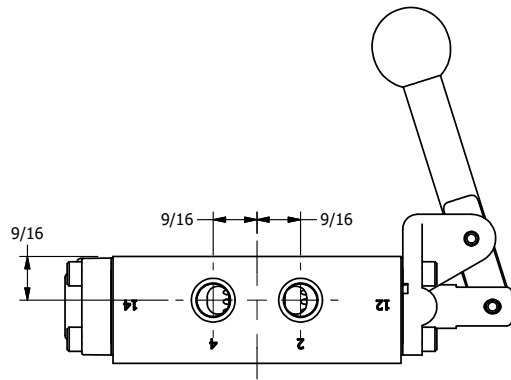

4

3

2

1

B

B

A

A

AAA
PRODUCTS
INTERNATIONAL

**AAA PRODUCTS
INTERNATIONAL**
7114 Harry Hines Blvd
Dallas, TX 75235

TITLE: 1/4" SIDE PORT, LEVER, 2 POS,
DETENT, LVR RTRN, BRASS & SS,
180D LVR

DRAWING NO.:
DIM_ZHD2QT

4

3

2

1

A

A

THE INFORMATION CONTAINED WITHIN THIS DOCUMENT IS PROPRIETARY TO AAA PRODUCTS AND MAY NOT BE DISCLOSED WITHOUT PRIOR WRITTEN CONSENT