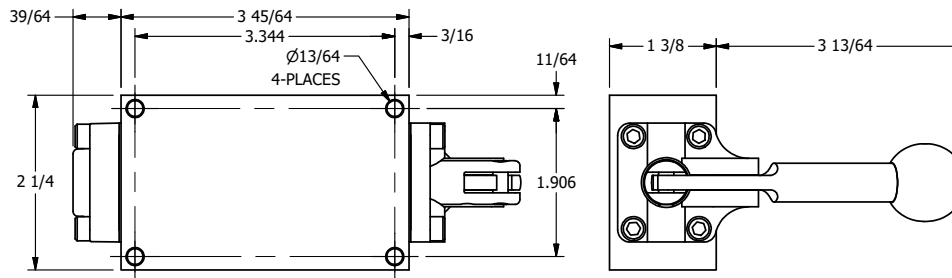

4

3

2

1

B

B

A

A

AAA
PRODUCTS
INTERNATIONAL

**AAA PRODUCTS
INTERNATIONAL**
7114 Harry Hines Blvd
Dallas, TX 75235

TITLE: 1/4" SIDE PORT, LEVER, 2 POS,
DETENT, LVR RTRN, BRASS & SS,
180D LVR

DRAWING NO.:
DIM_ZHD2QT

4

3

2

1

A

A

THE INFORMATION CONTAINED WITHIN THIS DOCUMENT IS PROPRIETARY TO AAA PRODUCTS AND MAY NOT BE DISCLOSED WITHOUT PRIOR WRITTEN CONSENT