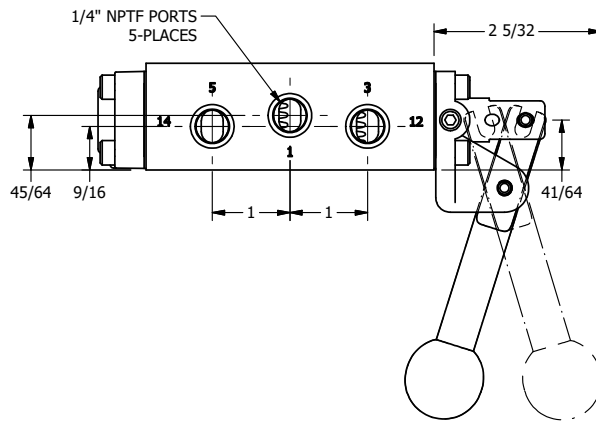

AAA
PRODUCTS
INTERNATIONAL

**AAA PRODUCTS
INTERNATIONAL**
7114 Harry Hines Blvd
Dallas, TX 75235

TITLE: 1/4" SIDE PORT, LEVER, 2 POS,
DETENT, LVR RTRN, BRASS & SS,
180D LVR

DRAWING NO.:
DIM_ZHD2QT

4

3

2

1