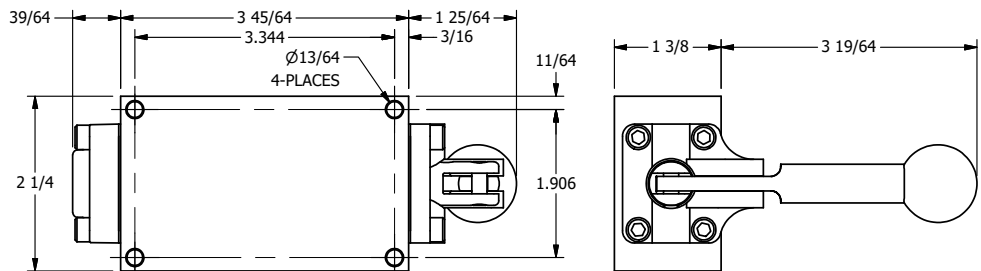

**AAA**  
PRODUCTS  
INTERNATIONAL

**AAA PRODUCTS  
INTERNATIONAL**  
7114 Harry Hines Blvd  
Dallas, TX 75235

TITLE: 1/4" SIDE PORT, LEVER, 3 POS,  
DETENT, LEVER SHFT, CLSD CTR SPL,  
RED KNOB, 180D LVR