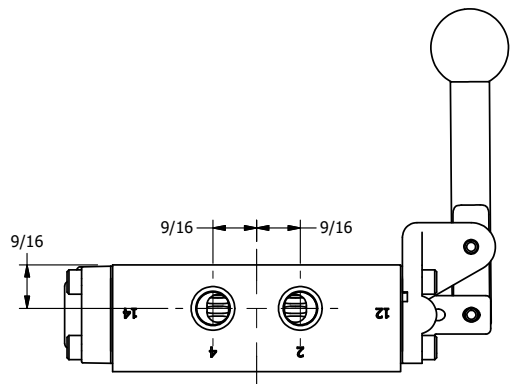

**AAA**  
PRODUCTS  
INTERNATIONAL

**AAA PRODUCTS  
INTERNATIONAL**  
7114 Harry Hines Blvd  
Dallas, TX 75235

TITLE: 1/4" SIDE PORT, LEVER, 3 POS,  
DETENT, LEVER SHFT, CLSD CTR SPL,  
RED KNOB, 180D LVR