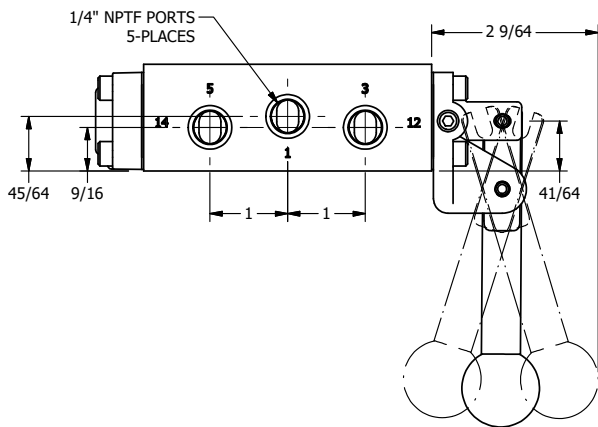

**AAA**  
PRODUCTS  
INTERNATIONAL

**AAA PRODUCTS  
INTERNATIONAL**  
7114 Harry Hines Blvd  
Dallas, TX 75235

TITLE: 1/4" SIDE PORT, LEVER, 3 POS,  
DETENT, LEVER SHFT, CLSD CTR SPL,  
RED KNOB, 180D LVR